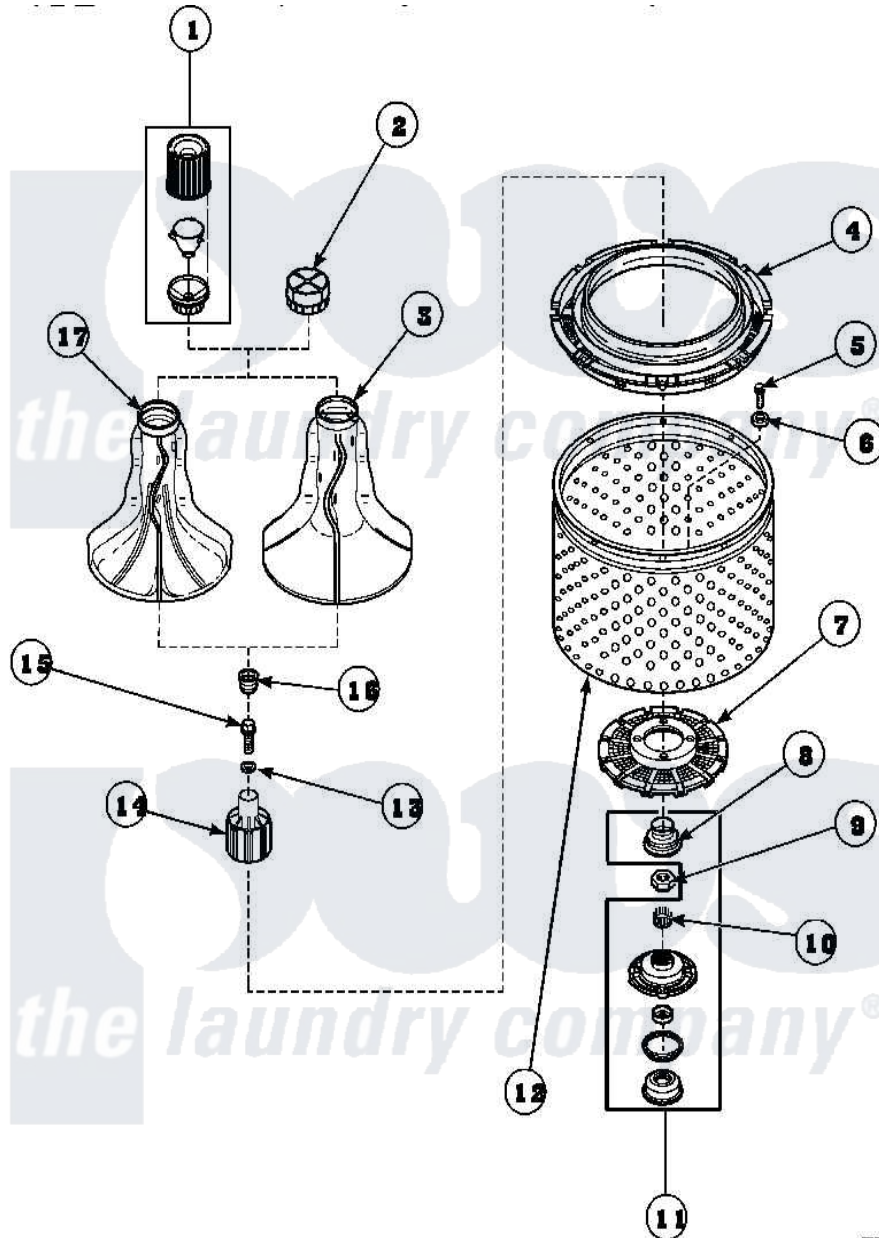

Amana LW7503W2 (BOM: PLW7503W2A) 03 - AGITATOR/DRIVE BELL/SEAL KIT/TUB & HUB

Amana Residential Amana LW7503W2 (BOM: PLW7503W2A) Washer Parts Parts Diagram 03 - AGITATOR/DRIVE BELL/SEAL KIT/TUB & HUB
 Click on the part number to view part

W7503W2A

Item	Original Part Number	Replaced By	Status	Part Description
1	36542	40002101W		Assembly, Fabric Softner
2	36515			Cap, Agitator
3	36507	40000501W		Agitator, Flex Vane
4	35035			Guard, Clothes
5	27202	W10116787		Screw
6	28094			Gasket
7	32998	39371		Filter Lin
8	36425	40016101		Seal, Bell Drive
9	Y29220	40016301		Nut, Lock
10	29728	40008301		Insert, Spline
11	495P3	R9900552		Hub And Seal
12	33501P	R9900144		Kit- Wash
13	36472			O-Ring
14	36443P	R9900189		Kit, Drive Bell And Seal
15	34288	40065102		Screw, Shoulder 1/4