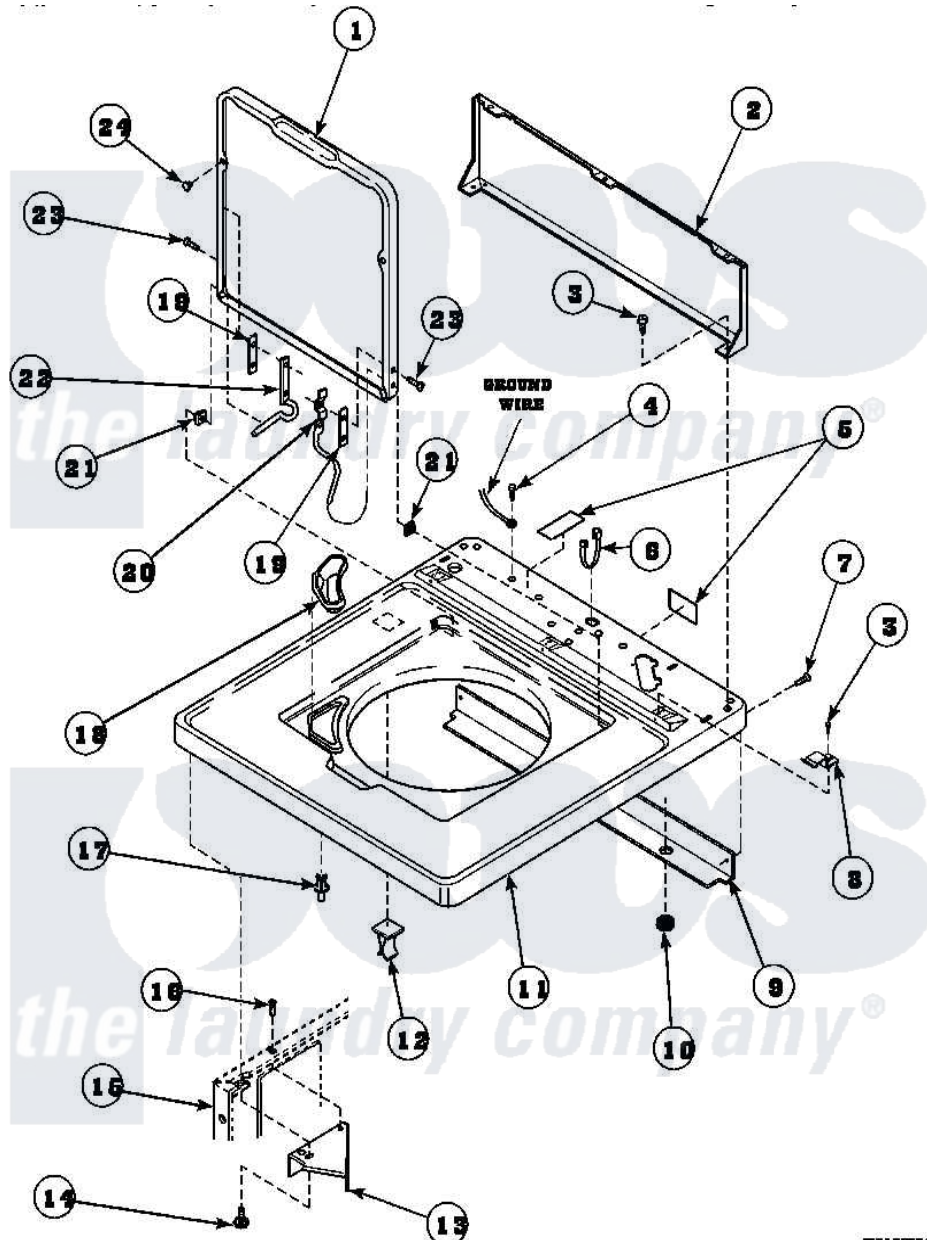

Amana LW7503W2 (BOM: PLW7503W2A) 05 - CAB TOP/LOADING DR & CTRL HOOD REAR PAN

Amana Residential Amana LW7503W2 (BOM: PLW7503W2A) Washer Parts Parts Diagram 05 - CAB TOP/LOADING DR & CTRL HOOD REAR PAN

Click on the part number to view part

Item	Original Part Number	Replaced By	Status	Part Description
2	34903		Not Available	PANEL, BACK HOOD (USE 37782)
3	23962	<a href="#">W10116760</a>		Screw
4	<a href="#">52909</a>			Screw, 10B-16 X 1/2 HeX
6	21903	<a href="#">211881</a>		Grommet, Cord Part Not Used-Gas Models Only
7	27196	<a href="#">27001200</a>		Screw
8	35887	<a href="#">40063901</a>		Clip, Hold Down
11	34902_P		Not Available	CABINET TOP
12	36519		Not Available	CLIP
13	<a href="#">36034</a>			Bracket, Director-Module
14	Y31644	<a href="#">27001200</a>		Screw
15	34475_P		Not Available	CABINET
16	36035		Not Available	SCREW,8-18X3/8 PHIL FLT HD
17	<a href="#">56534</a>			Barrel, Support