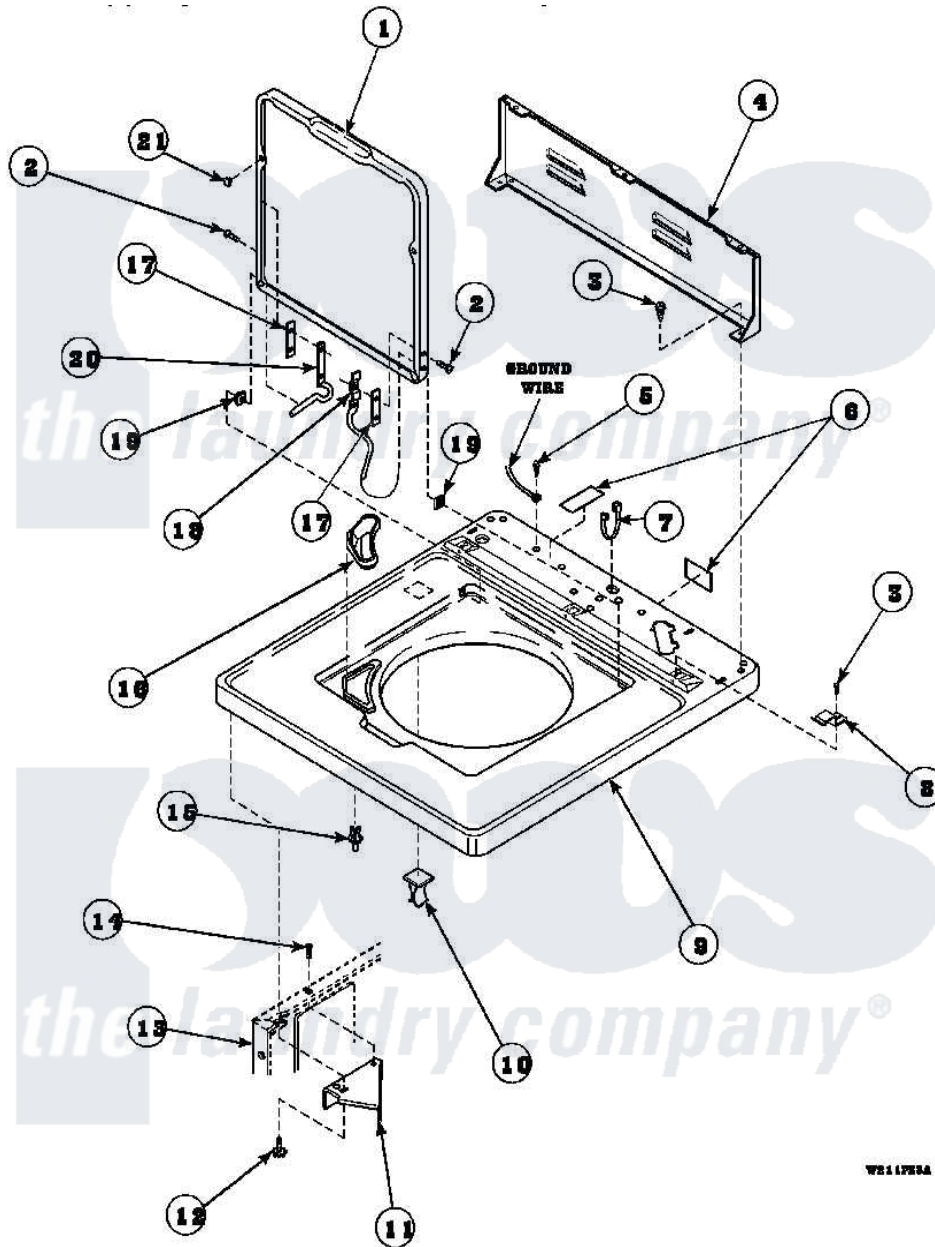

Amana LW7503W2 (BOM: PLW7503W2A) 06 - CAB TOP/LOADING DR & CTRL HOOD REAR PAN

WB11793A

Amana Residential Amana LW7503W2 (BOM: PLW7503W2A) Washer Parts Parts Diagram 06 - CAB TOP/LOADING DR & CTRL HOOD REAR PAN

[Click on the part number to view part](#)

Item	Original Part Number	Replaced By	Status	Part Description
1	33541_P		Not Available	LOADING DOOR
2	34337	W10119828		Screw, Lid Hinge Mounting
3	23962	W10116760		Screw
4	34903		Not Available	PANEL, BACK HOOD (USE 37782)
5	52909			Screw, 10B-16 X 1/2 HeX
6	24903		Not Available	STICKER,DISCONNECT POW
7	21903	211881		Grommet, Cord Part Not Used-Gas Models Only
8	35887	40063901		Clip, Hold Down
9	34902_P		Not Available	CABINET TOP
10	36519		Not Available	CLIP
11	36034			Bracket, Director-Module
12	Y31644	27001200		Screw
13	34475_P		Not Available	CABINET

14	36035	Not Available	SCREW,8-18X3/8 PHIL FLT HD
15	56534		Barrel, Support
16	34776	Not Available	DISPENSER,BLEACH
17	34338		Gasket, Hinge
18	36437		Hinge, Lid R
19	33446	40008201	Bushing, Hinge
20	36513		Hinge, Left
21	21685	40038001	Bumper
NI	26594P		Grease, Silicone - 2 Oz Tube