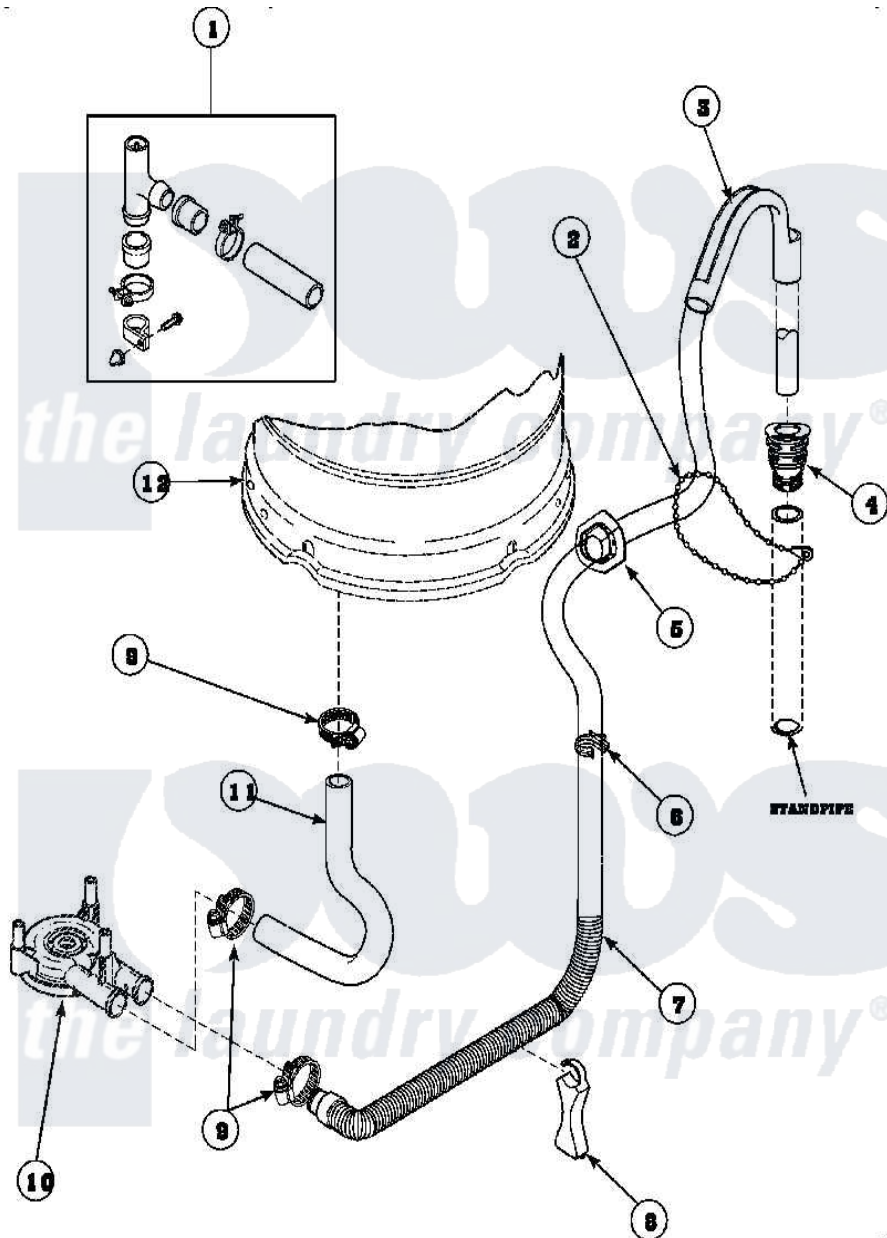

Amana LW7503W2 (BOM: PLW7503W2A) 07 - DRAIN HOSE AND SIPHON BREAK

Amana Residential Amana LW7503W2 (BOM: PLW7503W2A) Washer Parts Parts Diagram 07 - DRAIN HOSE AND SIPHON BREAK
 Click on the part number to view part

Item	Original Part Number	Replaced By	Status	Part Description
1	562P3	76660		Break-Sphn
2	33489	8539404		Tie-Wire
3	33615	22003814		Retainer, Drain Hose
4	36878	40008101		Adapter, Standpipe
5	32219			Relief, Strain
6	36014			Clip, Retainer-Hose
7	37245	40053901		Hose, Drain
8	36522			Hose Support
"	35487			Support, Hose
9	36802	285655		Clamp, Hose
10	36863P	27001233		Pump
11	35753			Hose, Tub To Pump-Ddp
12	34438P			Assembly, Outer Tub