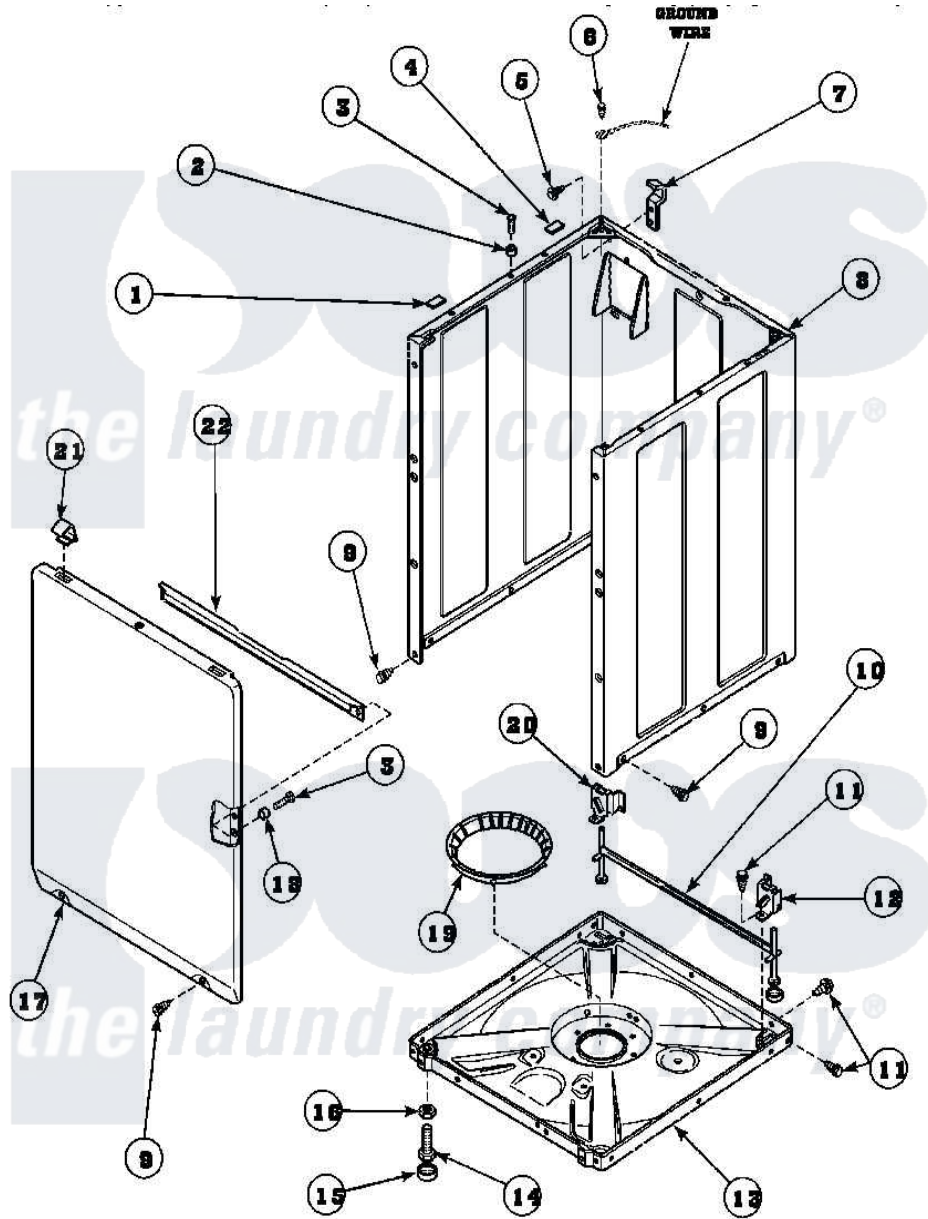

Amana LW7503W2 (BOM: PLW7503W2A) 08 - FRONT PANEL, BASE ASSY AND CABINET ASSY

W1142722A

Amana Residential Amana LW7503W2 (BOM: PLW7503W2A) Washer Parts Parts Diagram 08 - FRONT PANEL, BASE ASSY AND CABINET ASSY

[Click on the part number to view part](#)

Item	Original Part Number	Replaced By	Status	Part Description
1	Y56128			Pad, Bumper
2	56079	505187		Locator, Panel
3	32671	Y014874		Screw, Idler Arm And Sleeve
4	36226			Pad, Bumper .25
5	34499		Not Available	SCREW, No.10B X 1/4 TAP IN HX
6	23962	W10116760		Screw
7	Y27103			Hinge, Hold-Down Lug
8	34475_P		Not Available	CABINET
9	27196	27001200		Screw
10	34443			Assembly, Leg And Stabilier
11	35148		Not Available	SCREW, 1/4-14 X 3/8 HX HD
12	36036		Not Available	BRACKET, SLL-RIGHT
13	36599P			Assembly Nut/ Leg Base
"	34434P			Assembly Nut/Leg Base

14	Y34319	22003428	Leg, Adjustable
15	34318	40016001	Foot, Rubber
16	Y21899	40038101	Nut, Leg
17	34656_P		Not Available FRONT PANEL
18	28102		Locator, Panel
19	36108		Not Available SNUBBER PAD & ISOLATOR
20	36037		Bracket, SII-Left
21	35865		Clip, Hold-Down Front Panel
22	Y35097		Not Available BRACE, FRT PNL