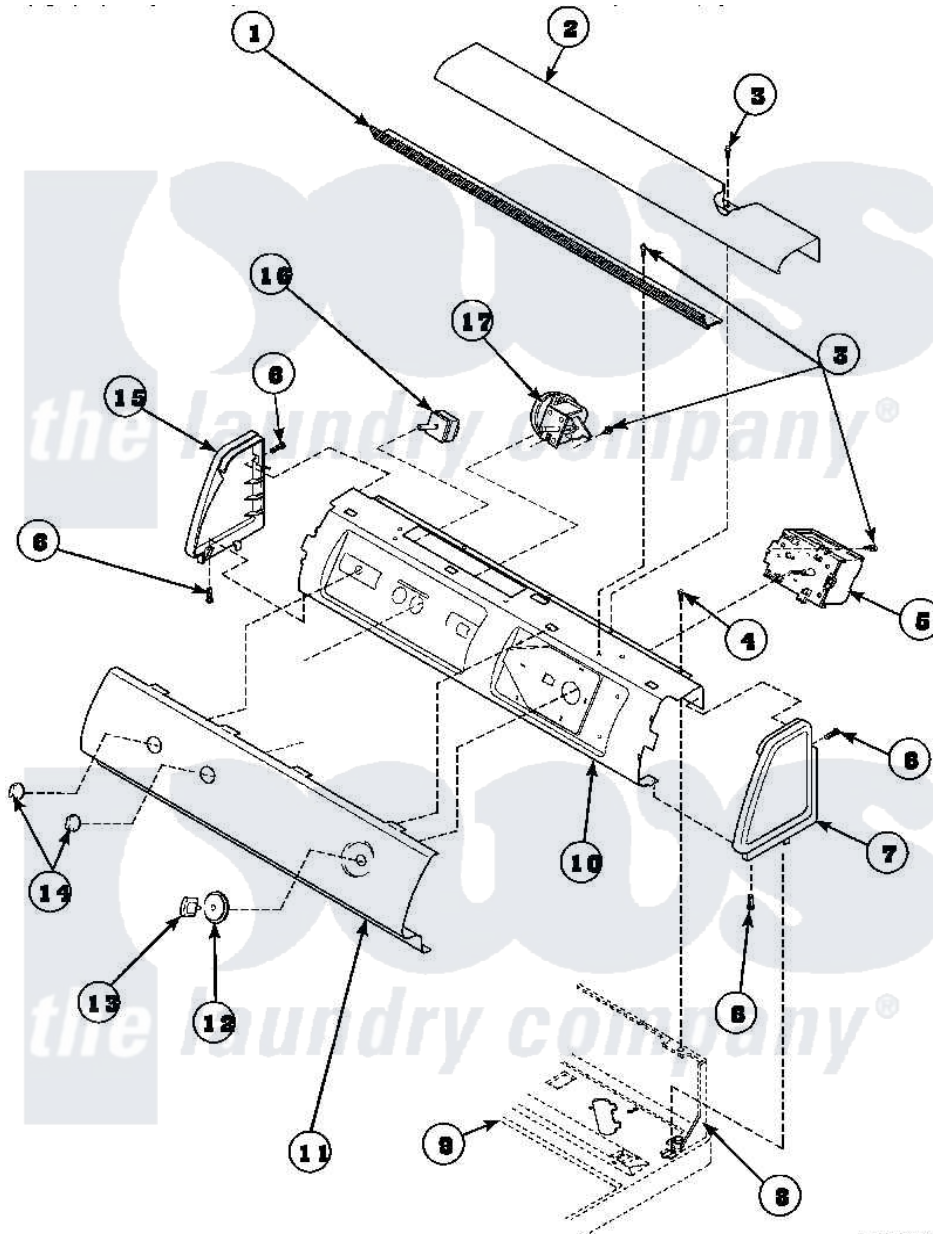

**Amana LW7503W2 (BOM: PLW7503W2A) 09 - GRAPHIC PANEL, CTRL
MTG PLATE AND CTRLS**

Amana Residential Amana LW7503W2 (BOM: PLW7503W2A) Washer Parts Parts Diagram 09 - GRAPHIC PANEL, CTRL MTG PLATE AND CTRLS
Click on the part number to view part

Item	Original Part Number	Replaced By	Status	Part Description
1	Y34826		Not Available	DIFFUSER,LAMP-CLEAR
2	34824		Not Available	TOP COVER
3	23962	W10116760		Screw
4	34904	489355		Screw, 8 X 1/2
5	31239	31239P		Timer 3 Cycle Package
6	501086	90767		Screw, 8A X 3/8 HeX Washer Head Tapping
7	34817		Not Available	END CAP(RIGHT)
8	34903		Not Available	PANEL, BACK HOOD (USE 37782)
9	34902_P		Not Available	CABINET TOP
10	34821		Not Available	CONTROL MOUNTING PLATE
11	36920		Not Available	GRAPHIC PANEL
12	36700		Not Available	TIMER KNOB SKIRT
13	35333		Not Available	TIMER KNOB

14	36701	Not Available	KNOB, TEMP
15	34818	Not Available	END CAP(LEFT)
16	35115		Switch, TemPerature 3 P
17	36045	40055101	Switch, Pressure