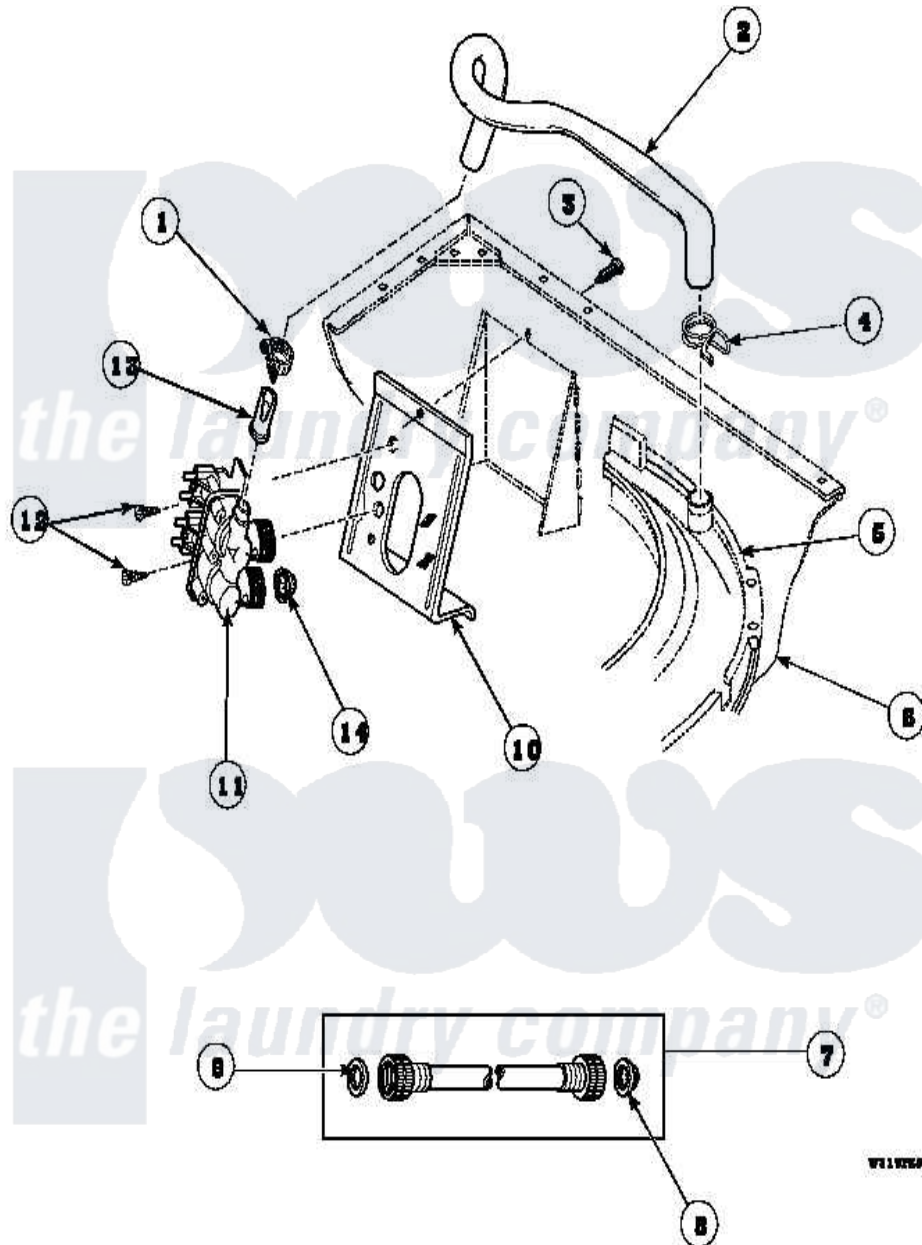

Amana LW7503W2 (BOM: PLW7503W2A) 10 - INLET/FILL HOSE/MIXING VLV & MTG BRKT

W1117244

Amana Residential Amana LW7503W2 (BOM: PLW7503W2A) Washer Parts Parts Diagram 10 - INLET/FILL HOSE/MIXING VLV & MTG BRKT
 Click on the part number to view part

Item	Original Part Number	Replaced By	Status	Part Description
1	36801	596669		Clamp, Manifold
2	35874	38155		Hose, Mix Valve To TU
3	33562	27001200		Screw
4	29210			Hose Clamp
5	36025P			Assembly, Tub Coverand Gasket
6	34475_P		Not Available	CABINET
7	20617		Not Available	HOSE, INLET (8 FT)
"	28330P	202860		Inlet Hose Assembly
"	20618	21001467		Hose- 10'
8	28605	22002960		Strainer, Washer Inlet
9	20290	Y013783		Washer, Inlet Hose
10	34972	39407		Bracket, Valve
11	34963	34963P		Valve Mixing Package
12	501086	00767		Screw, 8A X 3/8 HeX Washer

12	301000	30707	Head Tapping
13	34500	22001900	Preventer, Back Flow
14	24122	22002960	Strainer, Washer Inlet