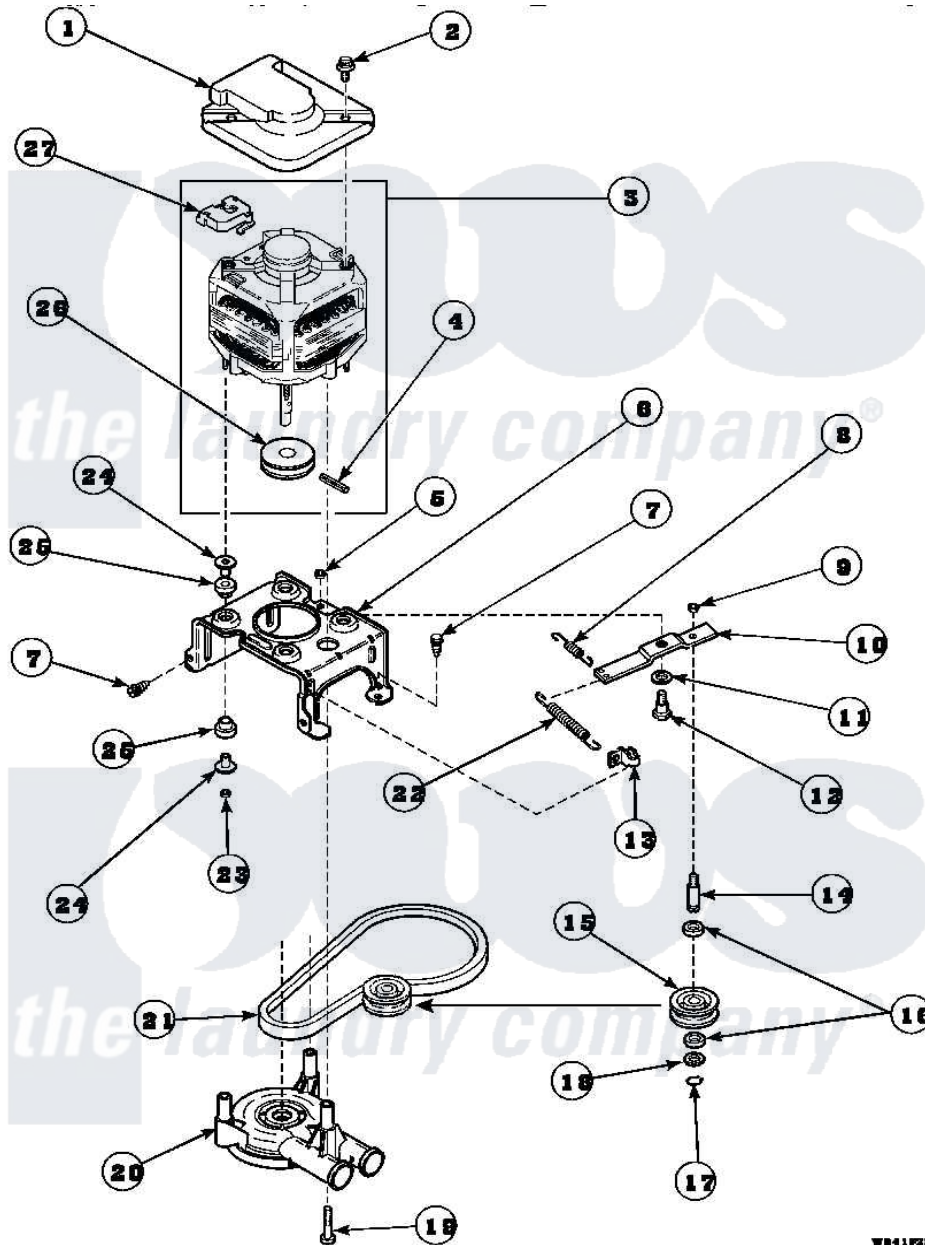

Amana LW7503W2 (BOM: PLW7503W2A) 12 - MOTOR, MTG BRKT, BELT, PUMP & IDLER ASSY

Amana Residential Amana LW7503W2 (BOM: PLW7503W2A) Washer Parts Diagram 12 - MOTOR, MTG BRKT, BELT, PUMP & IDLER ASSY
 Click on the part number to view part

WB11P20A

Item	Original Part Number	Replaced By	Status	Part Description
1	34754	40112301		Shield, Motor
2	36639	4312464		Screw
3	34910P	27001215		Motor W/Pulley
4	23750			Pin, Roll
5	52566	27001225		Nut, Jam Mid Lock 1/4-20
6	34890		Not Available	BRACKET,MOTOR MOUNT
"	37415P			Kit, Motor Brkt
"	37415	37415P		Kit, Motor Brkt
7	Y31645	27001200		Screw
8	30620		Not Available	SPRING,IDLER LEVER HEL
9	28803	2221070		Clamp, Nylon
10	31054	40041002		Lever, Idler
"	37443	40041002		Lever, Idler
11	81392	40054701		Washer
12	27229	40038901		Screw, 1/4-20

13	28849		Clip, Spring
14	28802		Shaft, Idler
15	28800	Not Available	WHEEL, IDLER
16	Y29443		Washer, Felt
17	23748		Ring, Retaining
18	52549		Washer, 501 ID X3/4 Odx
19	Y34565	40063701	Screw, 10-16 x 1.75
20	36863P	27001233	Pump
21	28808		Belt, Agitate And Spin
22	37366		Spring, Idler
"	37606		Spring, Idler Lever
23	35423	3400029	Nut, Adapter Plate
24	34791		Post, Mount-Motor
25	34788		Mount, Motor
26	27171	Not Available	PULLEY, MOTOR
27	35632	Not Available	SWITCH, MOTOR