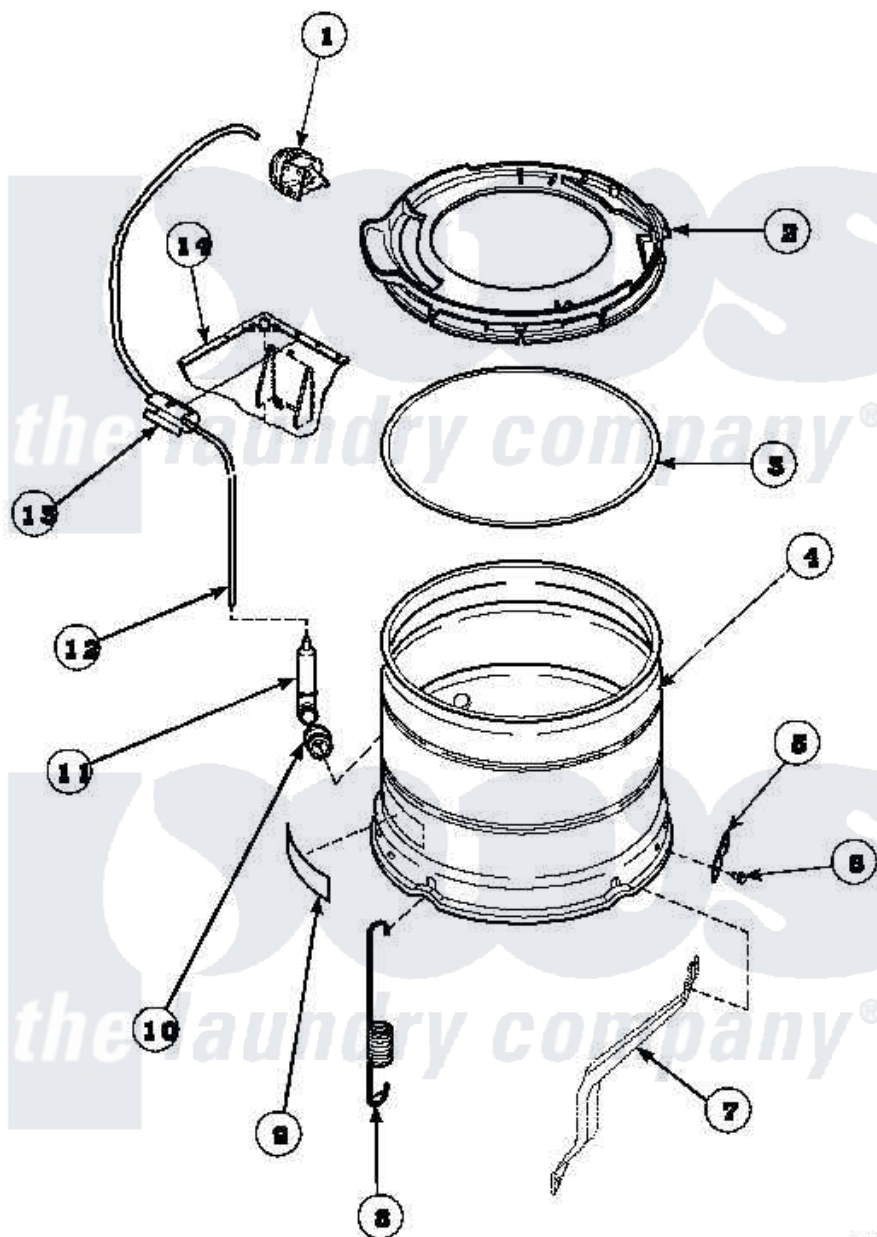

Amana LW7503W2 (BOM: PLW7503W2A) 13 - OUTER TUB, COVER AND PRESSURE HOSE

Amana Residential Amana LW7503W2 (BOM: PLW7503W2A) Washer Parts Parts Diagram 13 - OUTER TUB, COVER AND PRESSURE HOSE

Click on the part number to view part

Item	Original Part Number	Replaced By	Status	Part Description
1	36045	40055101		Switch, Pressure
2	36025P			Assembly, Tub Cover and Gasket
3	32857			Gasket, Tub Cover Small
4	34438P			Assembly, Outer Tub
5	27926			Plate, Leg .063
6	35369	40128701		Screw, 5/16-18 X .50
7	34471		Not Available	LEG,SUPPORT
8	35948			Spring, Leg-Large Tub
9	500049		Not Available	STICKER
10	29175	40037801		Grommet
11	30907	40008501		Assembly, Pressure Bulb
12	29213	39125		Tubing 31
13	36985		Not Available	CLIP, HOSE
14	34475_P		Not Available	CABINET