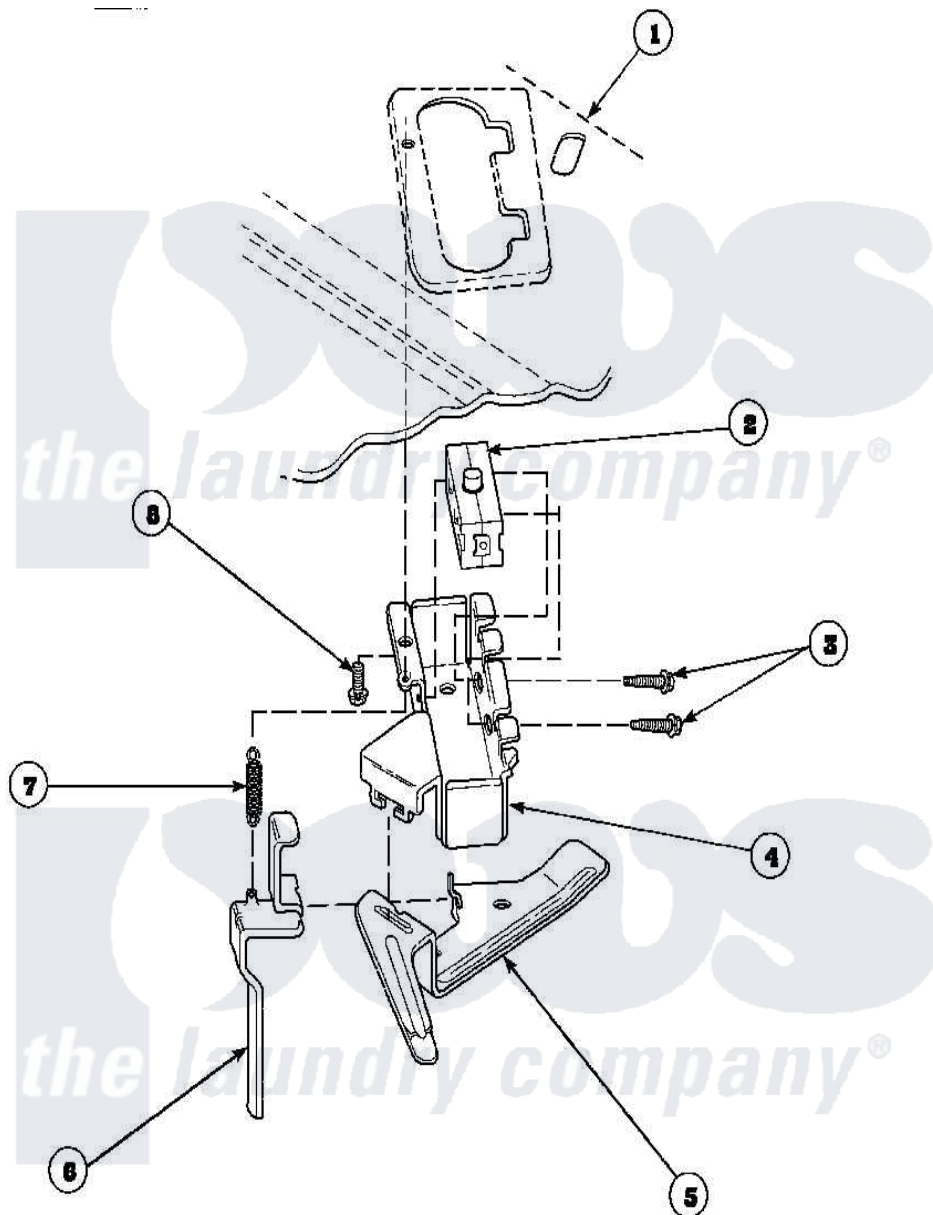

Amana LW7503W2 (BOM: PLW7503W2A) 14 - OUT-OF-BALANCE SWITCH

W240223A

Amana Residential Amana LW7503W2 (BOM: PLW7503W2A) Washer Parts Parts Diagram 14 - OUT-OF-BALANCE SWITCH

[Click on the part number to view part](#)

Item	Original Part Number	Replaced By	Status	Part Description
1	34902_P		Not Available	CABINET TOP
2	33445	27001095		Switch, Lid
3	36510			Screw
4	36497P			Kit, Switch Holder
5	33441			Arm, Actuator
6	33442			Lever, Unbalanced Load
7	33443			Spring
8	23962	W10116760		Screw