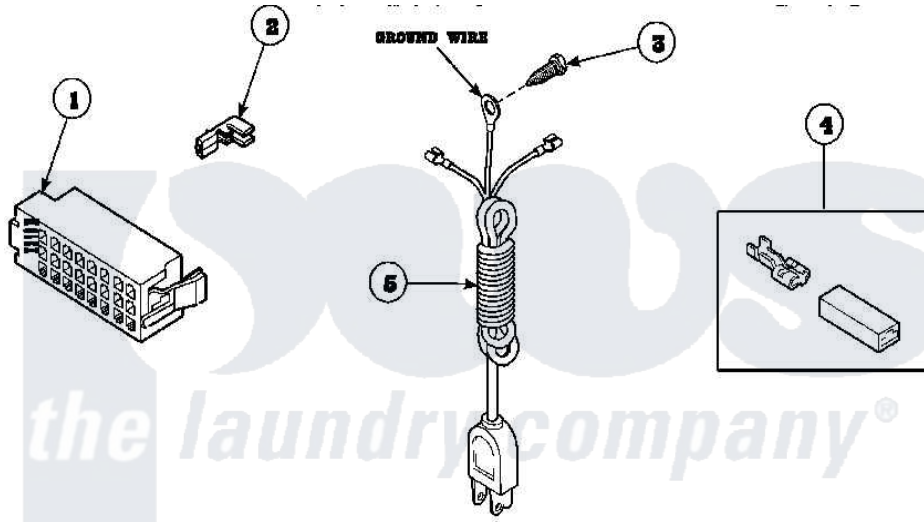

Amana LW7503W2 (BOM: PLW7503W2A) 15 - POWER CORD AND TERMINALS

Amana Residential Amana LW7503W2 (BOM: PLW7503W2A) Washer Parts Parts Diagram 15 - POWER CORD AND TERMINALS

Click on the part number to view part

Item	Original Part Number	Replaced By	Status	Part Description
1	34123			Housing, LH -24 Position
"	32746			Housing, RH-24 Positi
2	Y00188			Molex Terminal
3	52909			Screw, 10B-16 X 1/2 HeX
4	00234	00359		Terminal Ultra Pod 250 X032F
5	Y34458		Not Available	POWER CORD ALL
6	Y00116			Terminal, Pin-Male
7	26302		Not Available	PLUG,1 CIRCUIT
"	23041			Plug, 6 Circuit
"	23033			Plug, 9 Circuit
8	35521		Not Available	CLIP,HARNESS HOLDER
9	21036			Clip, Cable
10	26708			Receptacle, 6 Circuit
"	26301			Receptacle, Molex
"	26163			Receptacle, 9 Circuit