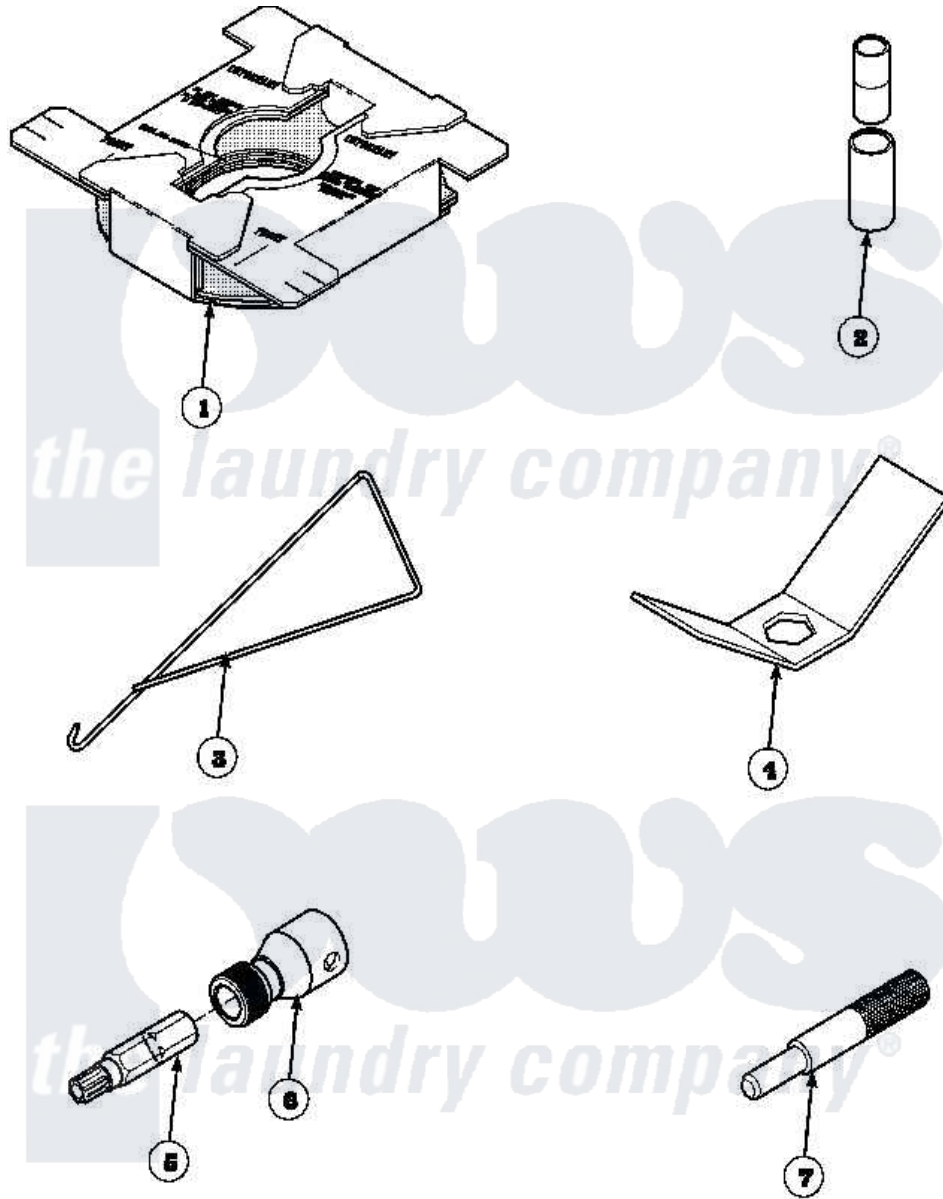

Amana LW7503W2 (BOM: PLW7503W2A) 16 - SPECIAL TOOLS

Amana Residential Amana LW7503W2 (BOM: PLW7503W2A) Washer Parts Parts Diagram 16 - SPECIAL TOOLS
 Click on the part number to view part

W10 52988

Item	Original Part Number	Replaced By	Status	Part Description
1	36926		Not Available	BRACE, SHIPPING
2	242P4			Installer, Spring
3	289P4	321P4		Hook, Spring
4	237P4	306P4		Hex Wrench
5	282P4			T25 Tamper Resistant Bit
6	24161			Torx Bit Holder
7	305P4		Not Available	TOOL, TRANSMISSION PI
NI	555P3	725P3		Kit