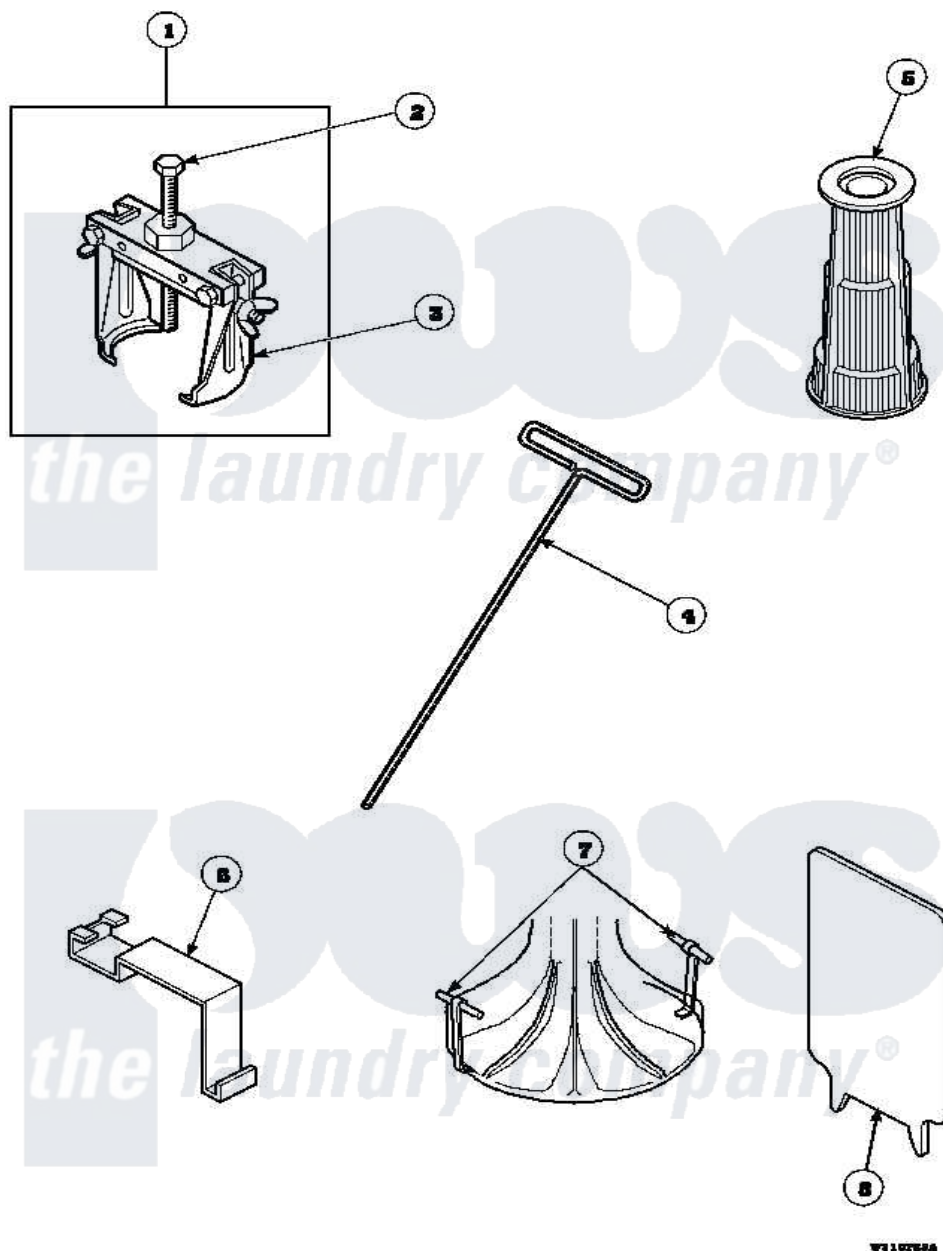

Amana LW7503W2 (BOM: PLW7503W2A) 17 - SPECIAL TOOLS

Amana Residential Amana LW7503W2 (BOM: PLW7503W2A) Washer Parts Parts Diagram 17 - SPECIAL TOOLS

Click on the part number to view part

Item	Original Part Number	Replaced By	Status	Part Description
1	294P4			Bell Tool
2	294P4B			Drive Bell Bolt
3	294P4A			Jaw, Drive Bell Tool
4	291P4		Not Available	WRENCH, T - ALLEN
5	293P4			Seal Tool
6	273P4			Tub Cover Gasket Tool
7	254P4P			Agitator Hooks
8	272P4			Tool, Lid Switch Instal
NI	555P3	725P3		Kit