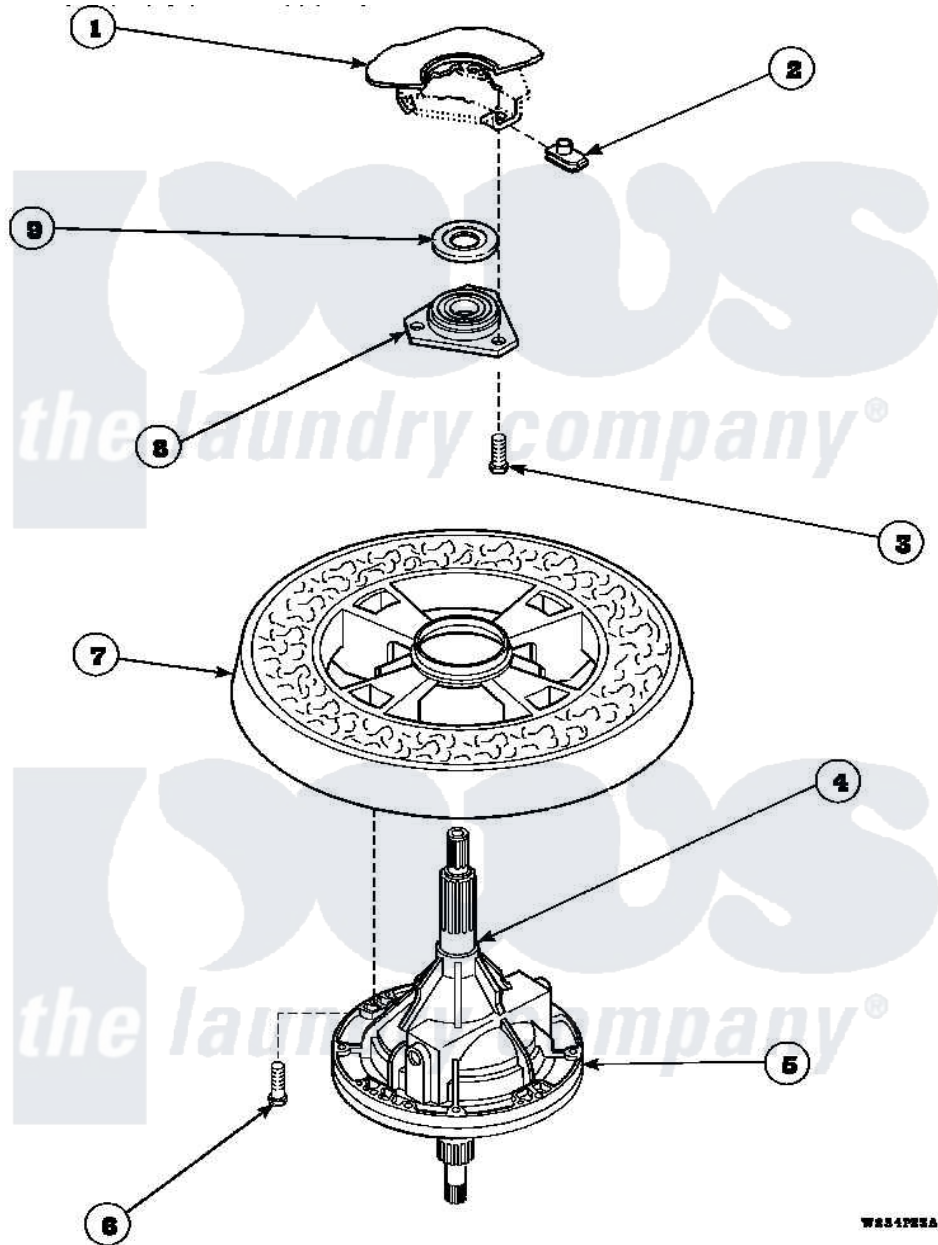

Amana LW7503W2 (BOM: PLW7503W2A) 19 - TRANSMISSION ASSY AND BALANCING RING

Amana Residential Amana LW7503W2 (BOM: PLW7503W2A) Washer Parts Parts Diagram 19 - TRANSMISSION ASSY AND BALANCING RING

[Click on the part number to view part](#)

Item	Original Part Number	Replaced By	Status	Part Description
1	34438P			Assembly, Outer Tub
2	27222			Nut, Retainer 5/16-18
3	36991	3400500		Bolt, 3405245 5/16-18 X 3/4
4	27604P			Never-Seeze 1 Oz Tube
5	34526P			Assembly, Transmission
6	37047		Not Available	SCREW, CAP
7	34731		Not Available	ASSY,BALANCE RING-COMPL
8	27182	40004201P		Main Bearing Assembly
9	27187			Flinger