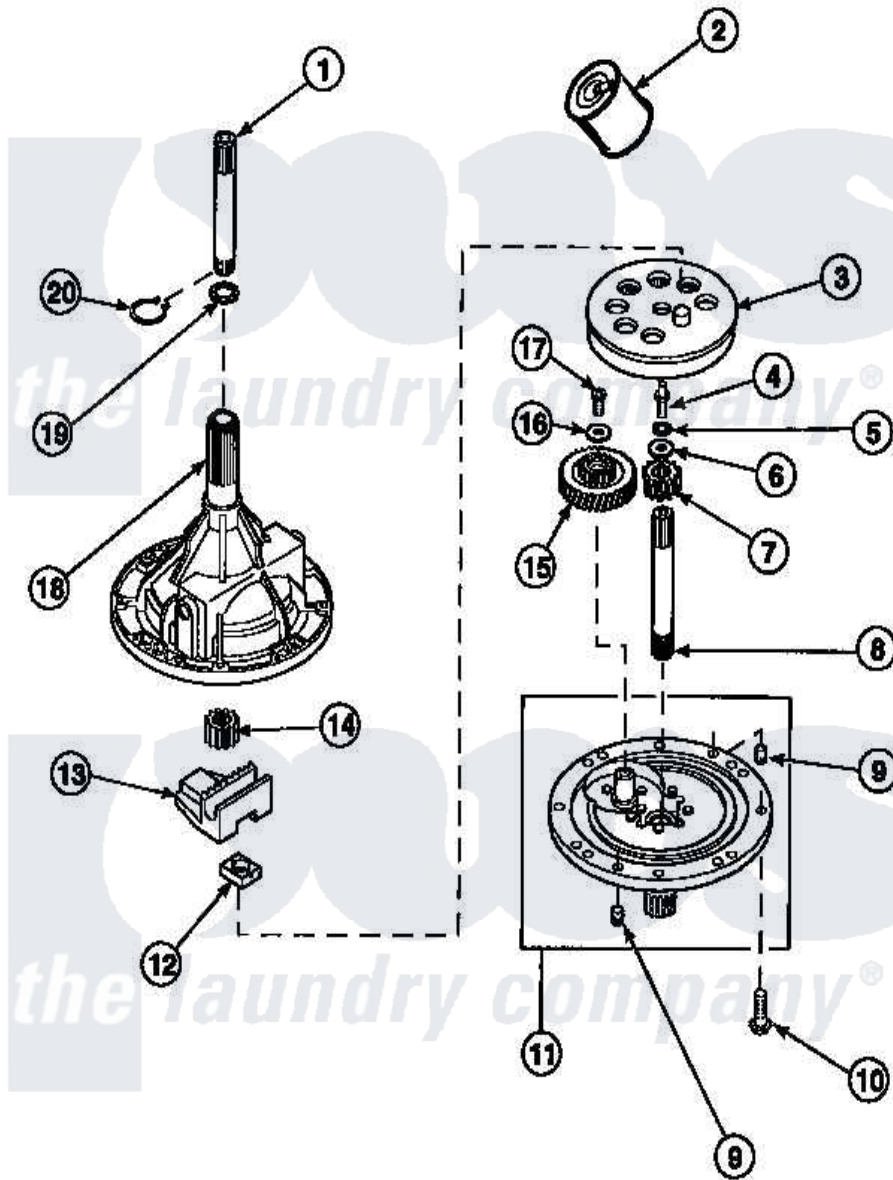

Amana LW7563W2 (BOM: PLW7563W2 B) 01 - 34526P TRANSMISSION ASSY

Amana Residential Amana LW7563W2 (BOM: PLW7563W2 B) Washer Parts Parts Diagram 01 - 34526P TRANSMISSION ASSY

[Click on the part number to view part](#)

Item	Original Part Number	Replaced By	Status	Part Description
1	Y36570			Shaft, Output
2	27243P			Oil, CW Transmission F-
3	26577			Assembly, Gear And Stud
4	27030		Not Available	SCREW, 1/4-20 SPECIAL
5	21456			Lockwasher, 1/4 Intshkp
6	26509	40041501		Washer
7	36562			Pinion, Drive
8	34853			Shaft, Input
9	27172			Pin, Dowel
10	32814		Not Available	SCREW, 1/4-20X7/8 SERRA
11	38290			Assembly, Cover
12	26493			Slide
13	Y31526			Rack
14	27003			Pinion, Agitator
15	29161			Gear, Reduction

16	29260	Not Available	WASHER
17	29273		Screw, 1/4-20 X 3/8
18	33223	Not Available	ASSY, TRANSMISSION CASE
19	35092		Washer, 3628id X 1.00 X .056
20	27197		Ring, Retaining
NI	37577P	Not Available	SEALANT