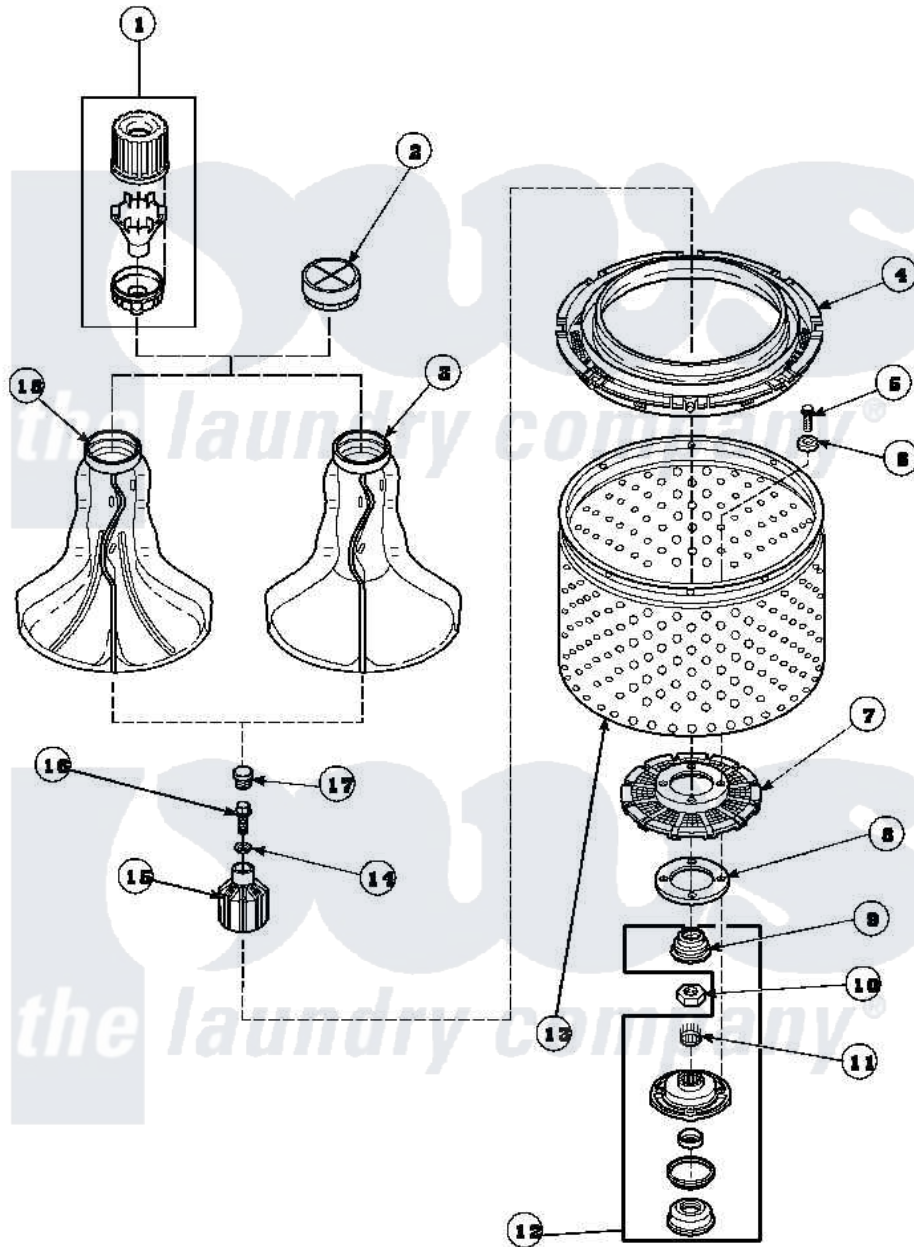

**Amana LW7563W2 (BOM: PLW7563W2 B) 03 - AGITATOR/DRIVE BELL/SEAL KIT/TUB & HUB**

Amana Residential Amana LW7563W2 (BOM: PLW7563W2 B) Washer Parts Parts Diagram 03 - AGITATOR/DRIVE BELL/SEAL KIT/TUB & HUB  
 Click on the part number to view part

Item	Original Part Number	Replaced By	Status	Part Description
1	36542	<a href="#">40002101W</a>		Assembly, Fabric Softner
2	<a href="#">36515</a>			Cap, Agitator
4	<a href="#">35035</a>			Guard, Clothes
5	27202	<a href="#">W10116787</a>		Screw
6	<a href="#">28094</a>			Gasket
7	32998	<a href="#">39371</a>		Filter Lin
9	36425	<a href="#">40016101</a>		Seal, Bell Drive
10	Y29220	<a href="#">40016301</a>		Nut, Lock
11	29728	<a href="#">40008301</a>		Insert, Spline
12	495P3	<a href="#">R9900552</a>		Hub And Seal
13	33501P	<a href="#">R9900144</a>		Kit- Wash
14	<a href="#">36472</a>			O-Ring
15	36443P	<a href="#">R9900189</a>		Kit, Drive Bell And Seal
16	34288	<a href="#">40065102</a>		Screw, Shoulder 1/4
17	36511	<a href="#">40008401</a>		Plug, Bell