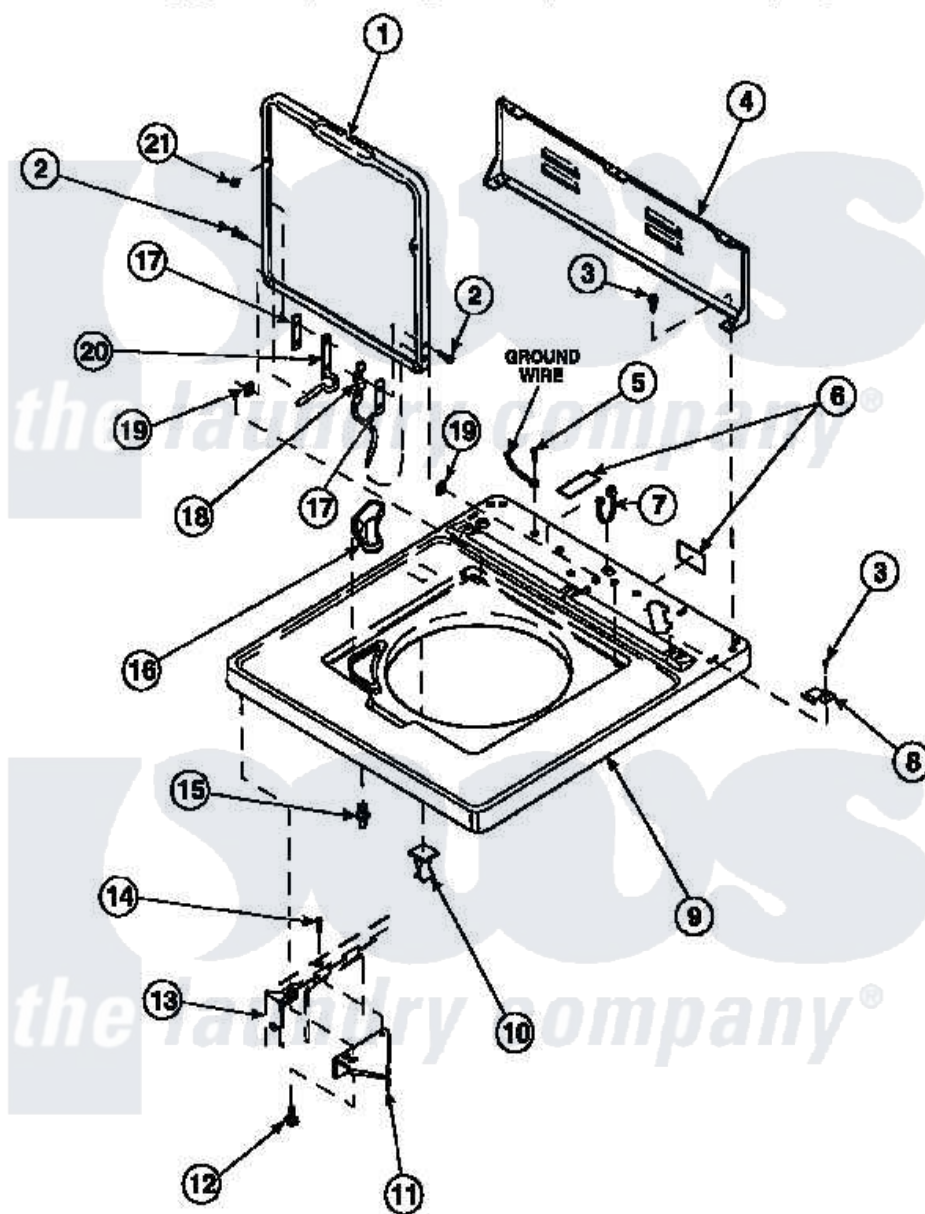

Amana LW7563W2 (BOM: PLW7563W2 B) 05 - CAB TOP/LOADING DR & CTRL HOOD REAR PAN

Amana Residential Amana LW7563W2 (BOM: PLW7563W2 B) Washer Parts Parts Diagram 05 - CAB TOP/LOADING DR & CTRL HOOD REAR PAN  
 Click on the part number to view part

Item	Original Part Number	Replaced By	Status	Part Description
1	33541P		Not Available	LID
2	34337	<a href="#">W10119828</a>		Screw, Lid Hinge Mounting
3	23962	<a href="#">W10116760</a>		Screw
4	34903		Not Available	PANEL, BACK HOOD (USE 37782)
5	<a href="#">52909</a>			Screw, 10B-16 X 1/2 HeX
6	24903		Not Available	STICKER,DISCONNECT POW
7	21903	<a href="#">211881</a>		Grommet, Cord Part Not Used-Gas Models Only
8	35887	<a href="#">40063901</a>		Clip, Hold Down
9	34902P		Not Available	TOP
10	36519		Not Available	CLIP
11	<a href="#">36034</a>			Bracket, Director-Module
12	Y31644	<a href="#">27001200</a>		Screw
13	34475P		Not Available	CABINET

14	36035	Not Available	SCREW,8-18X3/8 PHIL FLT HD
15	<a href="#">56534</a>		Barrel, Support
16	34776	Not Available	DISPENSER,BLEACH
17	<a href="#">34338</a>		Gasket, Hinge
18	<a href="#">36437</a>		Hinge, Lid R
19	33446	<a href="#">40008201</a>	Bushing, Hinge
20	<a href="#">36513</a>		Hinge, Left
21	21685	<a href="#">40038001</a>	Bumper
NI	<a href="#">26594P</a>		Grease, Silicone - 2 Oz Tube