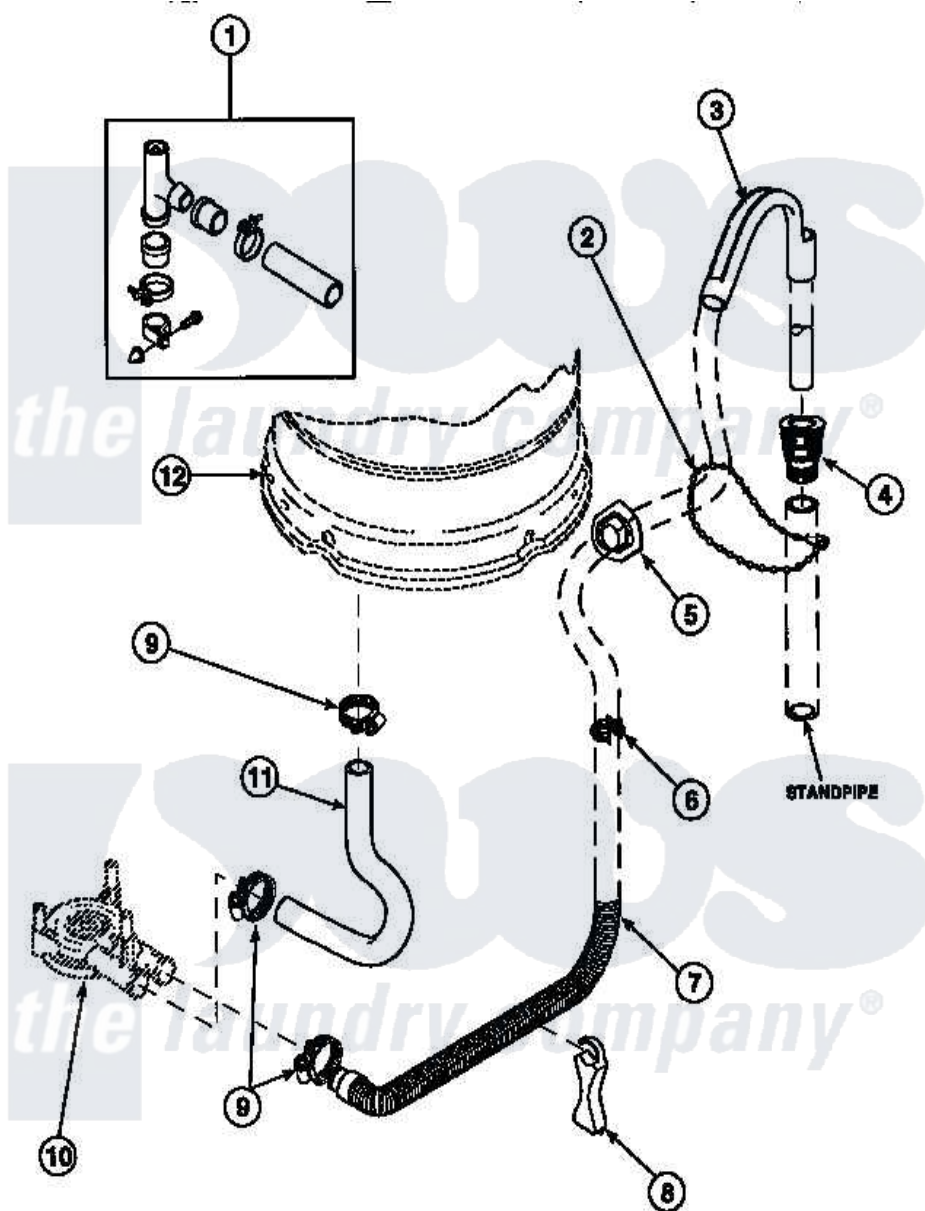

Amana LW7563W2 (BOM: PLW7563W2 B) 06 - DRAIN HOSE AND SIPHON BREAK

Amana Residential Amana LW7563W2 (BOM: PLW7563W2 B) Washer Parts Parts Diagram 06 - DRAIN HOSE AND SIPHON BREAK

[Click on the part number to view part](#)

Item	Original Part Number	Replaced By	Status	Part Description
1	562P3	76660		Break-Sphn
2	33489	8539404		Tie-Wire
3	33615	22003814		Retainer, Drain Hose
4	36878	40008101		Adapter, Standpipe
5	32219			Relief, Strain
6	36014			Clip, Retainer-Hose
7	37245	40053901		Hose, Drain
8	36522			Hose Support
9	36802	285655		Clamp, Hose
10	36863P	27001233		Pump
11	35753			Hose, Tub To Pump-Ddp
12	34438P			Assembly, Outer Tub