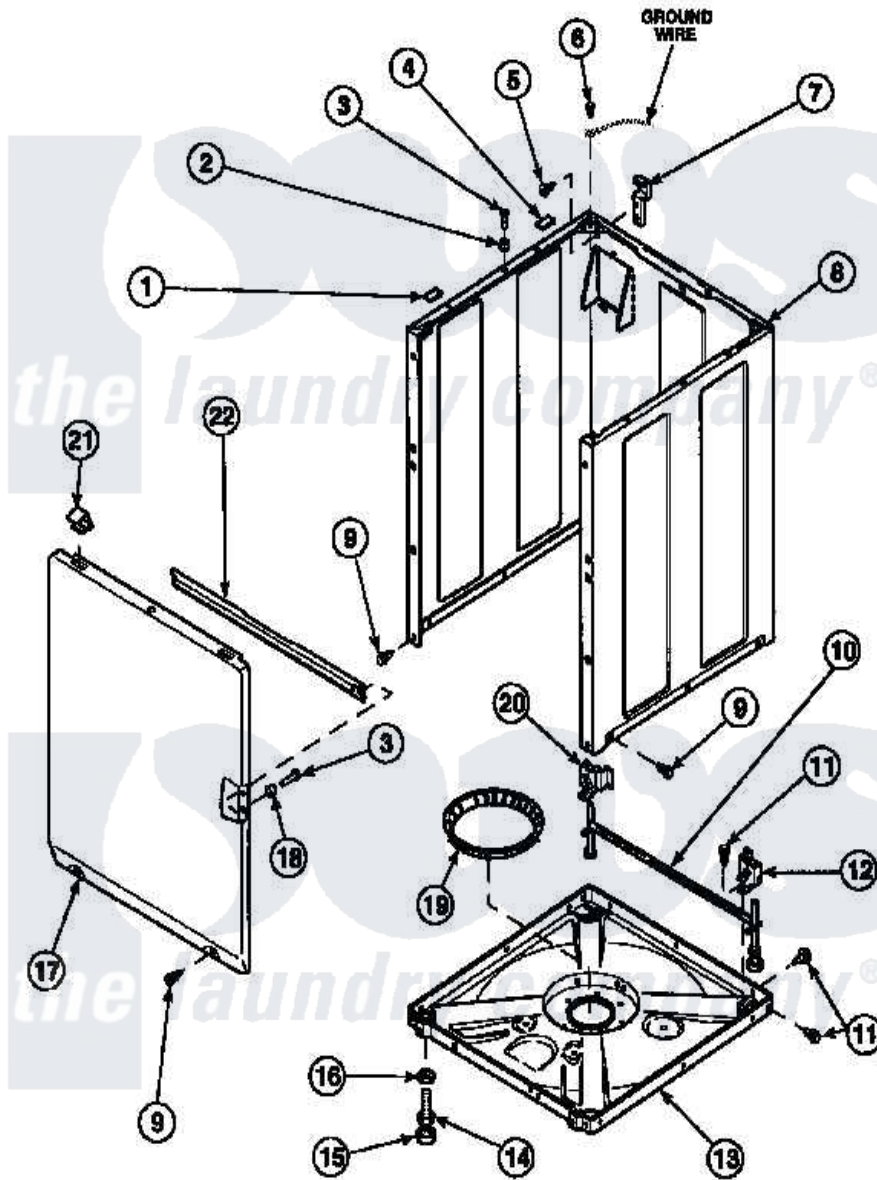

Amana LW7563W2 (BOM: PLW7563W2 B) 07 - FRONT PANEL, BASE ASSY AND CABINET ASSY

Amana Residential Amana LW7563W2 (BOM: PLW7563W2 B) Washer Parts Parts Diagram 07 - FRONT PANEL, BASE ASSY AND CABINET ASSY
 Click on the part number to view part

Item	Original Part Number	Replaced By	Status	Part Description
1	Y56128			Pad, Bumper
2	56079	505187		Locator, Panel
3	32671	Y014874		Screw, Idler Arm And Sleeve
4	36226			Pad, Bumper .25
5	34499		Not Available	SCREW, No.10B X 1/4 TAP IN HX
6	23962	W10116760		Screw
7	Y27103			Hinge, Hold-Down Lug
8	34475P		Not Available	CABINET
9	27196	27001200		Screw
10	34443			Assembly, Leg And Stabilizer
11	35148		Not Available	SCREW, 1/4-14 X 3/8 HX HD
12	36036		Not Available	BRACKET, SLL-RIGHT
13	36599P			Assembly Nut/ Leg Base
14	Y34319	22003428		Leg, Adjustable

15	34318	40016001	Foot, Rubber	
16	Y21899	40038101	Nut, Leg	
17	34656P		Not Available	NOT GOOD No. SEE NOTE PNL, FRONT
18	28102			Locator, Panel
19	36108		Not Available	SNUBBER PAD & ISOLATOR
20	36037			Bracket, SII-Left
21	35865			Clip, Hold-Down Front Panel
22	Y35097		Not Available	BRACE, FRT PNL