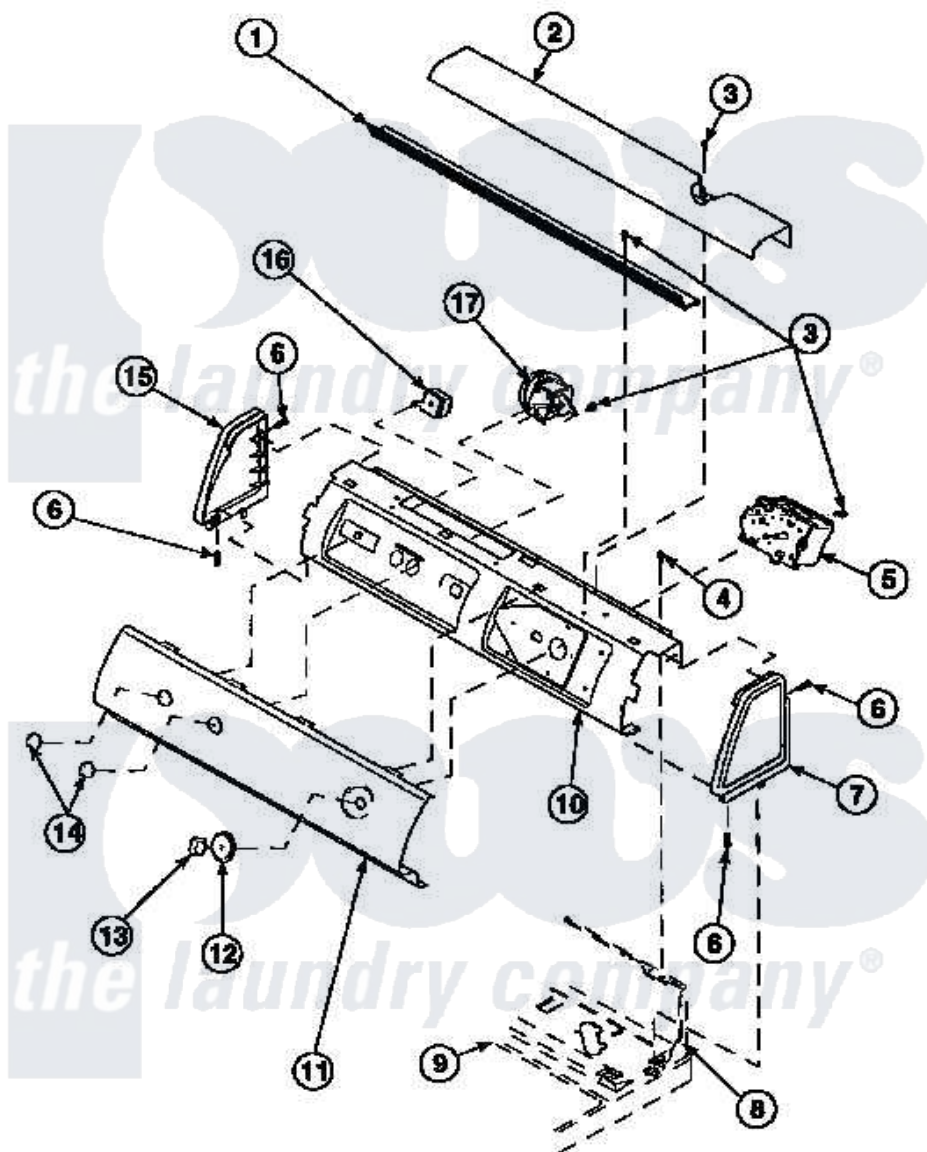

Amana LW7563W2 (BOM: PLW7563W2 B) 08 - GRAPHIC PANEL, CTRL
MTG PLATE AND CTRLS

Amana Residential Amana LW7563W2 (BOM: PLW7563W2 B) Washer Parts Parts Diagram 08 - GRAPHIC PANEL,
CTRL MTG PLATE AND CTRLS
Click on the part number to view part

Item	Original Part Number	Replaced By	Status	Part Description
1	Y34826		Not Available	DIFFUSER,LAMP-CLEAR
2	34824W		Not Available	COVER, TOP (COMPUTOR)
3	23962	W10116760		Screw
4	34904	489355		Screw, 8 X 1/2
5	31239	31239P		Timer 3 Cycle Package
6	501086	90767		Screw, 8A X 3/8 HeX Washer Head Tapping
7	34817		Not Available	END CAP(RIGHT)
8	34903		Not Available	PANEL, BACK HOOD (USE 37782)
9	34902P		Not Available	TOP
10	34821		Not Available	CONTROL MOUNTING PLATE
11	37777W		Not Available	PANEL, CONTROL (WHITE)
12	36700		Not Available	TIMER KNOB SKIRT
13	35333W			Knob, Timer

14	36701	Not Available	KNOB, TEMP
15	34818	Not Available	END CAP(LEFT)
16	35115		Switch, TemPerature 3 P
17	36045	40055101	Switch, Pressure