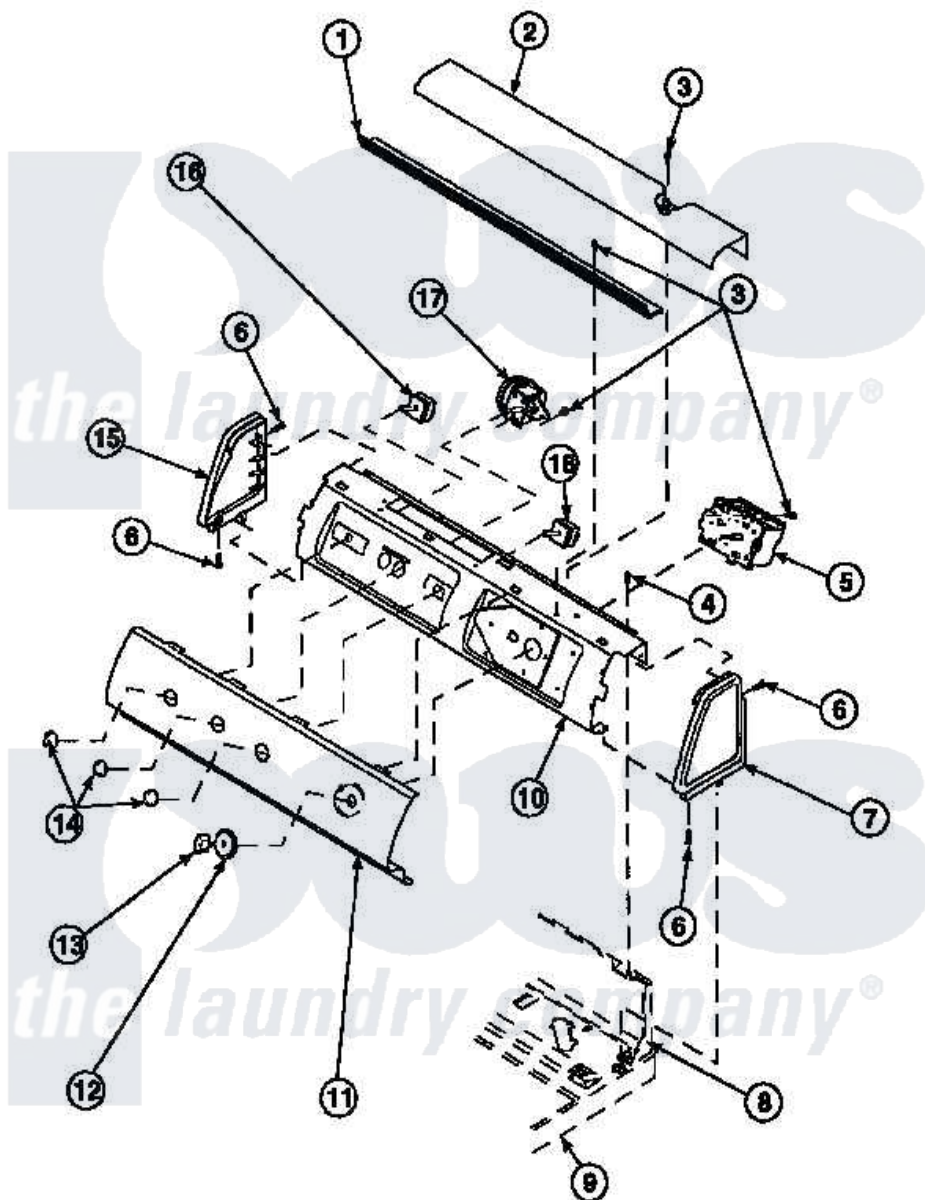

Amana LW7563W2 (BOM: PLW7563W2 B) 09 - GRAPHIC PANEL, CTRL
MTG PLATE AND CTRLS

Amana Residential Amana LW7563W2 (BOM: PLW7563W2 B) Washer Parts Parts Diagram 09 - GRAPHIC PANEL,
CTRL MTG PLATE AND CTRLS
Click on the part number to view part

Item	Original Part Number	Replaced By	Status	Part Description
1	Y34826		Not Available	DIFFUSER,LAMP-CLEAR
2	34824		Not Available	TOP COVER
3	23962	W10116760		Screw
4	34904	489355		Screw, 8 X 1/2
6	501086	90767		Screw, 8A X 3/8 HeX Washer Head Tapping
7	34817		Not Available	END CAP(RIGHT)
8	34903		Not Available	PANEL, BACK HOOD (USE 37782)
10	34821		Not Available	CONTROL MOUNTING PLATE
12	36700		Not Available	TIMER KNOB SKIRT
13	35333		Not Available	TIMER KNOB
14	36701		Not Available	KNOB, TEMP
15	34818		Not Available	END CAP(LEFT)
17	36045	40055101		Switch, Pressure