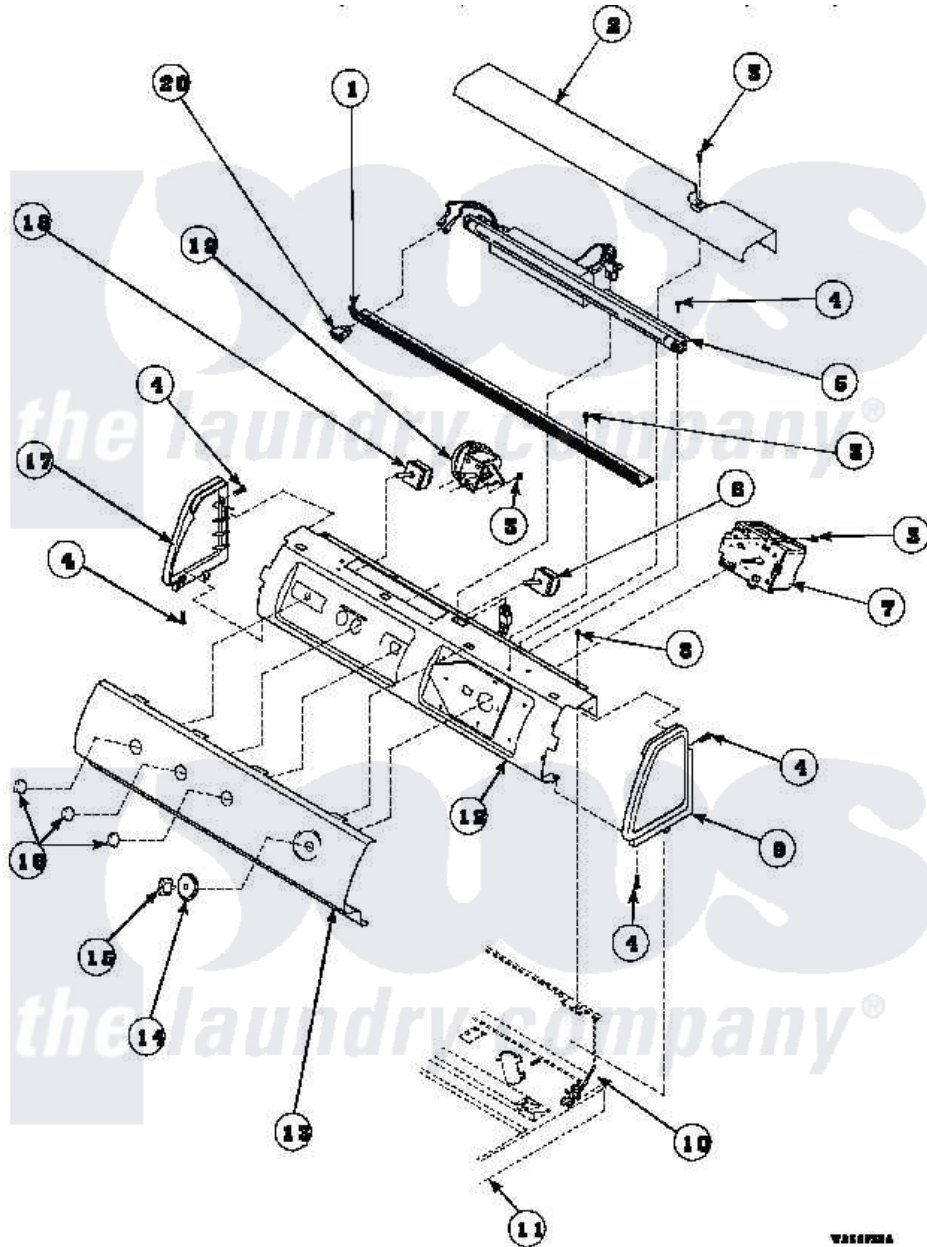

**Amana LW7563W2 (BOM: PLW7563W2 B) 10 - GRAPHIC PANEL, CTRL  
MTG PLATE AND CTRLS**

Amana Residential Amana LW7563W2 (BOM: PLW7563W2 B) Washer Parts Parts Diagram 10 - GRAPHIC PANEL, CTRL MTG PLATE AND CTRLS  
Click on the part number to view part

Item	Original Part Number	Replaced By	Status	Part Description
2	34824		Not Available	TOP COVER
3	23962	<a href="#">W10116760</a>		Screw
4	501086	<a href="#">90767</a>		Screw, 8A X 3/8 HeX Washer Head Tapping
8	34904	<a href="#">489355</a>		Screw, 8 X 1/2
9	34817		Not Available	END CAP(RIGHT)
10	34903		Not Available	PANEL, BACK HOOD (USE 37782)
12	34821		Not Available	CONTROL MOUNTING PLATE
14	36700		Not Available	TIMER KNOB SKIRT
15	35333		Not Available	TIMER KNOB
16	36701		Not Available	KNOB, TEMP
17	34818		Not Available	END CAP(LEFT)
19	36045	<a href="#">40055101</a>		Switch, Pressure