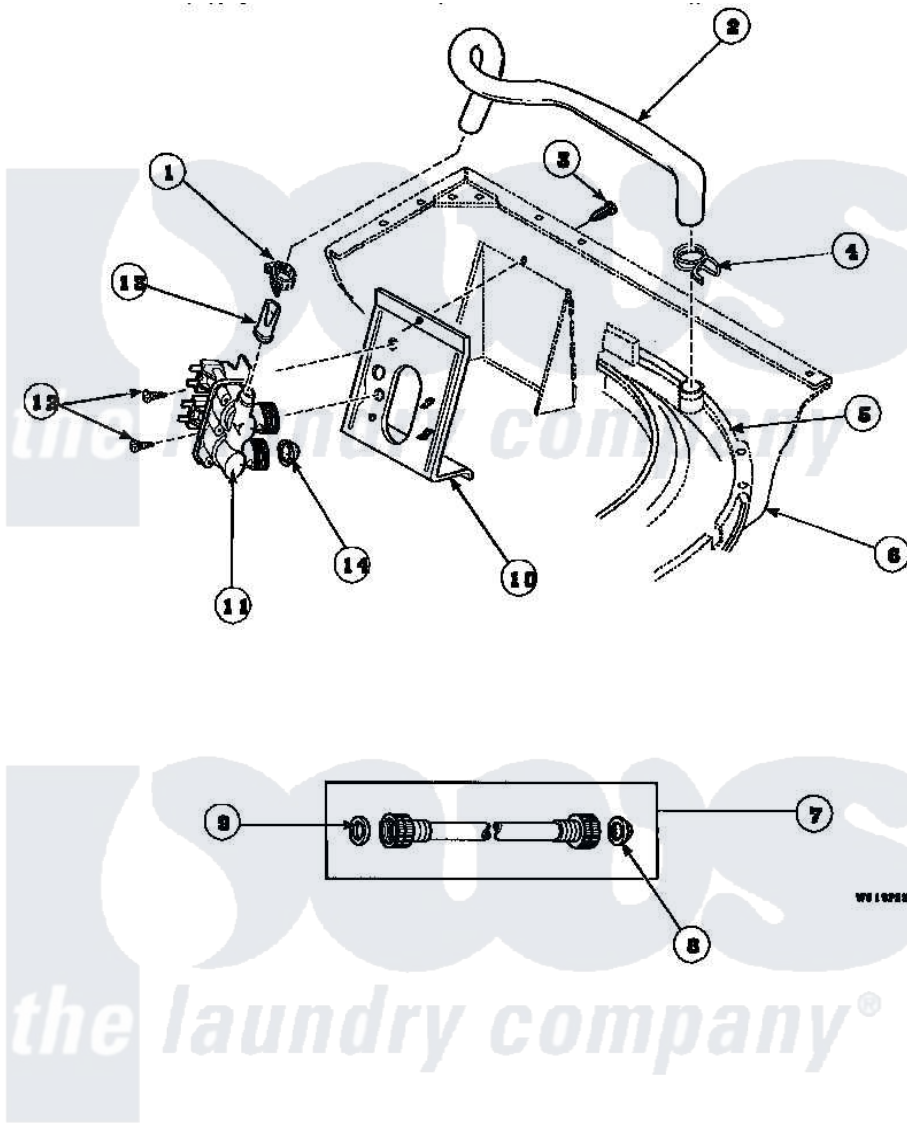

Amana LW7563W2 (BOM: PLW7563W2 B) 11 - INLET HOSE, FILL HOSE & MIXING VLV BRKT

Amana Residential Amana LW7563W2 (BOM: PLW7563W2 B) Washer Parts Parts Diagram 11 - INLET HOSE, FILL HOSE & MIXING VLV BRKT
 Click on the part number to view part

Item	Original Part Number	Replaced By	Status	Part Description
1	36801	596669		Clamp, Manifold
2	35874	38155		Hose, Mix Valve To TU
3	33562	27001200		Screw
4	29210			Hose Clamp
5	36025P			Assembly, Tub Cover and Gasket
6	34475P		Not Available	CABINET
7	20617		Not Available	HOSE, INLET (8 FT)
"	28330P	202860		Inlet Hose Assembly
"	20618	21001467		Hose- 10'
8	28605	22002960		Strainer, Washer Inlet
9	20290	Y013783		Washer, Inlet Hose
10	34972	39407		Bracket, Valve
11	34963	34963P		Valve Mixing Package
12	501086	00767		Screw, 8A X 3/8 HeX Washer

12	301000	30107	Head Tapping
13	34500	22001900	Preventer, Back Flow
14	24122	22002960	Strainer, Washer Inlet