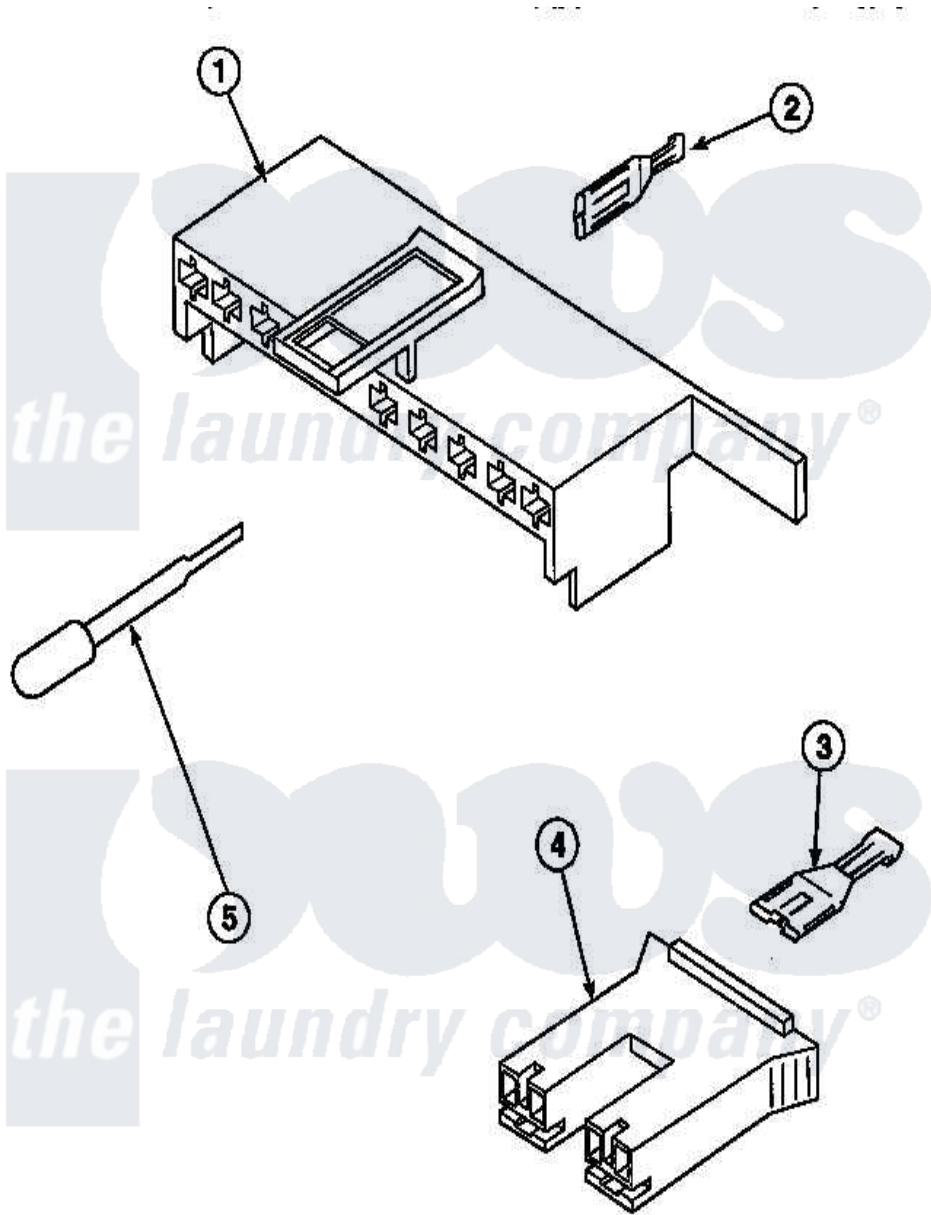

**Amana LW7563W2 (BOM: PLW7563W2 B) 12 - MIXING VALVE & MOTOR
CONN BLOCKS, TERM**

Amana Residential Amana LW7563W2 (BOM: PLW7563W2 B) Washer Parts Parts Diagram 12 - MIXING VALVE & MOTOR CONN BLOCKS, TERM
Click on the part number to view part

Item	Original Part Number	Replaced By	Status	Part Description
1	34677			10 Circuit Plug
2	Y00188			Molex Terminal
3	Y00121		Not Available	SPADE TERMINAL(12 GAUGE) (1/4 INCH-(2) 18 GAUGE WIRES O
4	34676			Plug
"	34675		Not Available	PLUG
5	283P4			Terminal Extractor Tool
NI	36484			Harness Hood
"	35349			Assembly, Wiring Harness-Hood
"	35350			Assembly, Wiring Harness-Hood
"	36278			Harness, Wire