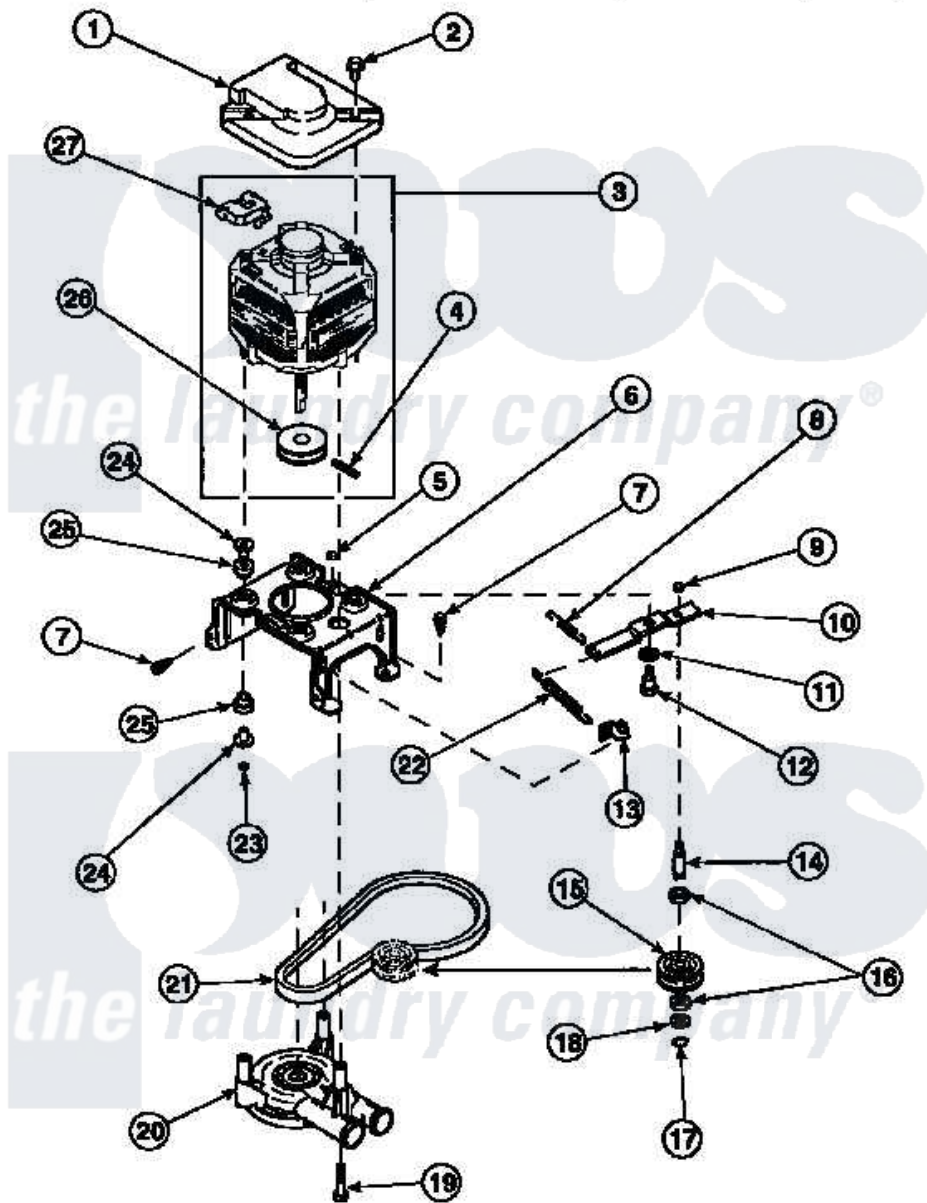

**Amana LW7563W2 (BOM: PLW7563W2 B) 13 - MOTOR, MTG BRKT, BELT, PUMP & IDLER ASSY**

Amana Residential Amana LW7563W2 (BOM: PLW7563W2 B) Washer Parts Parts Diagram 13 - MOTOR, MTG BRKT, BELT, PUMP & IDLER ASSY  
 Click on the part number to view part

Item	Original Part Number	Replaced By	Status	Part Description
1	34754	<a href="#">40112301</a>		Shield, Motor
2	36639	<a href="#">4312464</a>		Screw
3	34910P	<a href="#">27001215</a>		Motor W/Pulley
4	<a href="#">23750</a>			Pin, Roll
5	52566	<a href="#">27001225</a>		Nut, Jam Mid Lock 1/4-20
6	34890		Not Available	BRACKET,MOTOR MOUNT
"	<a href="#">37415P</a>			Kit, Motor Brkt
"	37415	<a href="#">37415P</a>		Kit, Motor Brkt
7	Y31645	<a href="#">27001200</a>		Screw
8	30620		Not Available	SPRING,IDLER LEVER HEL
9	28803	<a href="#">2221070</a>		Clamp, Nylon
10	31054	<a href="#">40041002</a>		Lever, Idler
"	37443	<a href="#">40041002</a>		Lever, Idler
11	81392	<a href="#">40054701</a>		Washer
12	27229	<a href="#">40038901</a>		Screw, 1/4-20

13	<a href="#">28849</a>		Clip, Spring
14	<a href="#">28802</a>		Shaft, Idler
15	28800	Not Available	WHEEL, IDLER
16	<a href="#">Y29443</a>		Washer, Felt
17	<a href="#">23748</a>		Ring, Retaining
18	<a href="#">52549</a>		Washer, 501 ID X3/4 Odx
19	Y34565	<a href="#">40063701</a>	Screw, 10-16 x 1.75
20	36863P	<a href="#">27001233</a>	Pump
21	<a href="#">28808</a>		Belt, Agitate And Spin
22	<a href="#">37366</a>		Spring, Idler
"	<a href="#">37606</a>		Spring, Idler Lever
23	35423	<a href="#">3400029</a>	Nut, Adapter Plate
24	<a href="#">34791</a>		Post, Mount-Motor
25	<a href="#">34788</a>		Mount, Motor
26	27171	Not Available	PULLEY, MOTOR
27	35632	Not Available	SWITCH, MOTOR