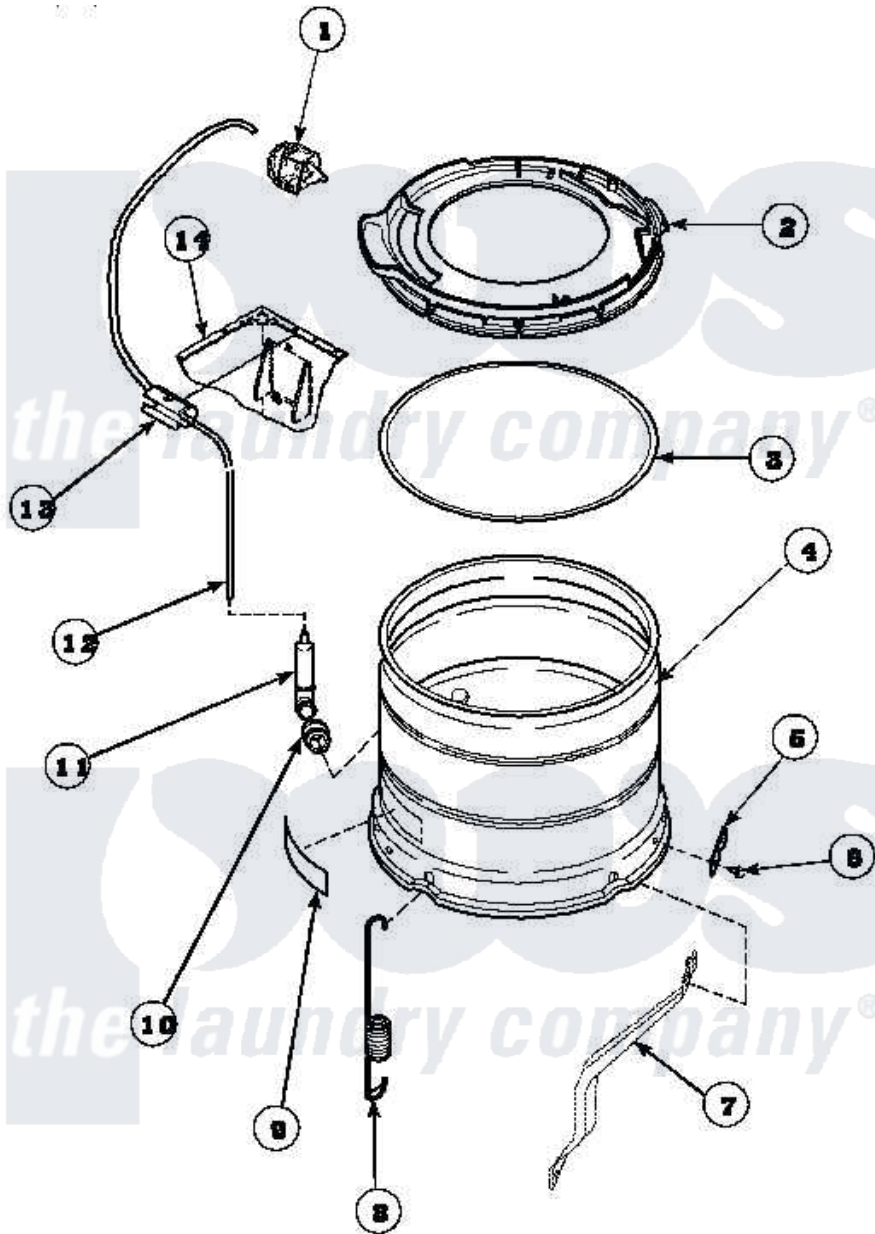

Amana LW7563W2 (BOM: PLW7563W2 B) 14 - OUTER TUB/OUTER TUB COVER & PRESS HOSE

Amana Residential Amana LW7563W2 (BOM: PLW7563W2 B) Washer Parts Parts Diagram 14 - OUTER TUB/OUTER TUB COVER & PRESS HOSE
 Click on the part number to view part

Item	Original Part Number	Replaced By	Status	Part Description
1	36045	40055101		Switch, Pressure
2	36025P			Assembly, Tub Cover and Gasket
3	32857			Gasket, Tub Cover Small
4	34438P			Assembly, Outer Tub
5	27926			Plate, Leg .063
6	35369	40128701		Screw, 5/16-18 X .50
7	34471		Not Available	LEG,SUPPORT
8	35948			Spring, Leg-Large Tub
9	500049		Not Available	STICKER
10	29175	40037801		Grommet
11	30907	40008501		Assembly, Pressure Bulb
12	29213	39125		Tubing 31
13	36985		Not Available	CLIP, HOSE
14	34475P		Not Available	CABINET