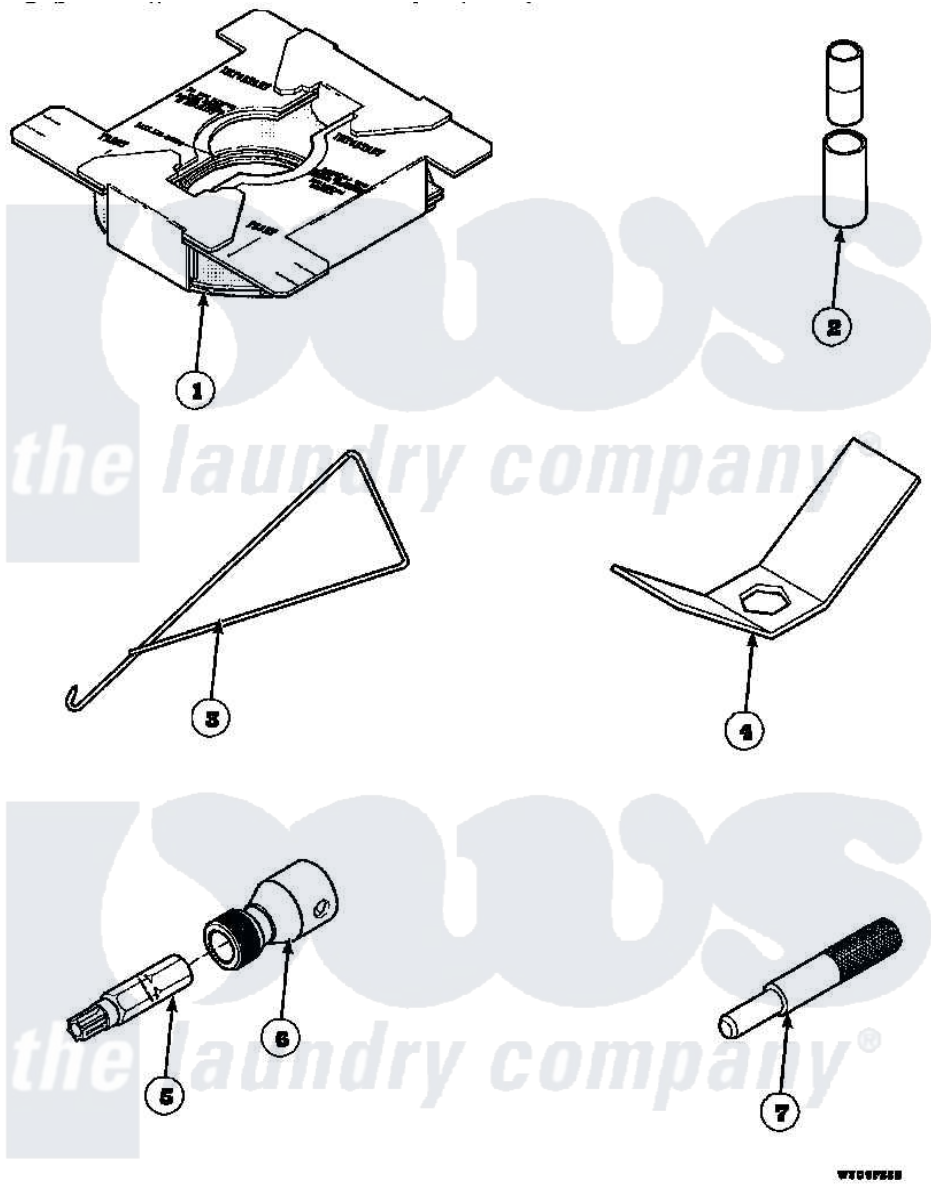

# Amana LW7563W2 (BOM: PLW7563W2 B) 17 - SPECIAL TOOLS

Amana Residential Amana LW7563W2 (BOM: PLW7563W2 B) Washer Parts Parts Diagram 17 - SPECIAL TOOLS  
 Click on the part number to view part

| Item | Original Part Number  | Replaced By           | Status        | Part Description         |
|------|-----------------------|-----------------------|---------------|--------------------------|
| 1    | 36926                 |                       | Not Available | BRACE, SHIPPING          |
| 2    | <a href="#">242P4</a> |                       |               | Installer, Spring        |
| 3    | 289P4                 | <a href="#">321P4</a> |               | Hook, Spring             |
| 4    | 237P4                 | <a href="#">306P4</a> |               | Hex Wrench               |
| 5    | <a href="#">282P4</a> |                       |               | T25 Tamper Resistant Bit |
| 6    | <a href="#">24161</a> |                       |               | Torx Bit Holder          |
| 7    | 305P4                 |                       | Not Available | TOOL, TRANSMISSION PI    |
| NI   | 555P3                 | <a href="#">725P3</a> |               | Kit                      |