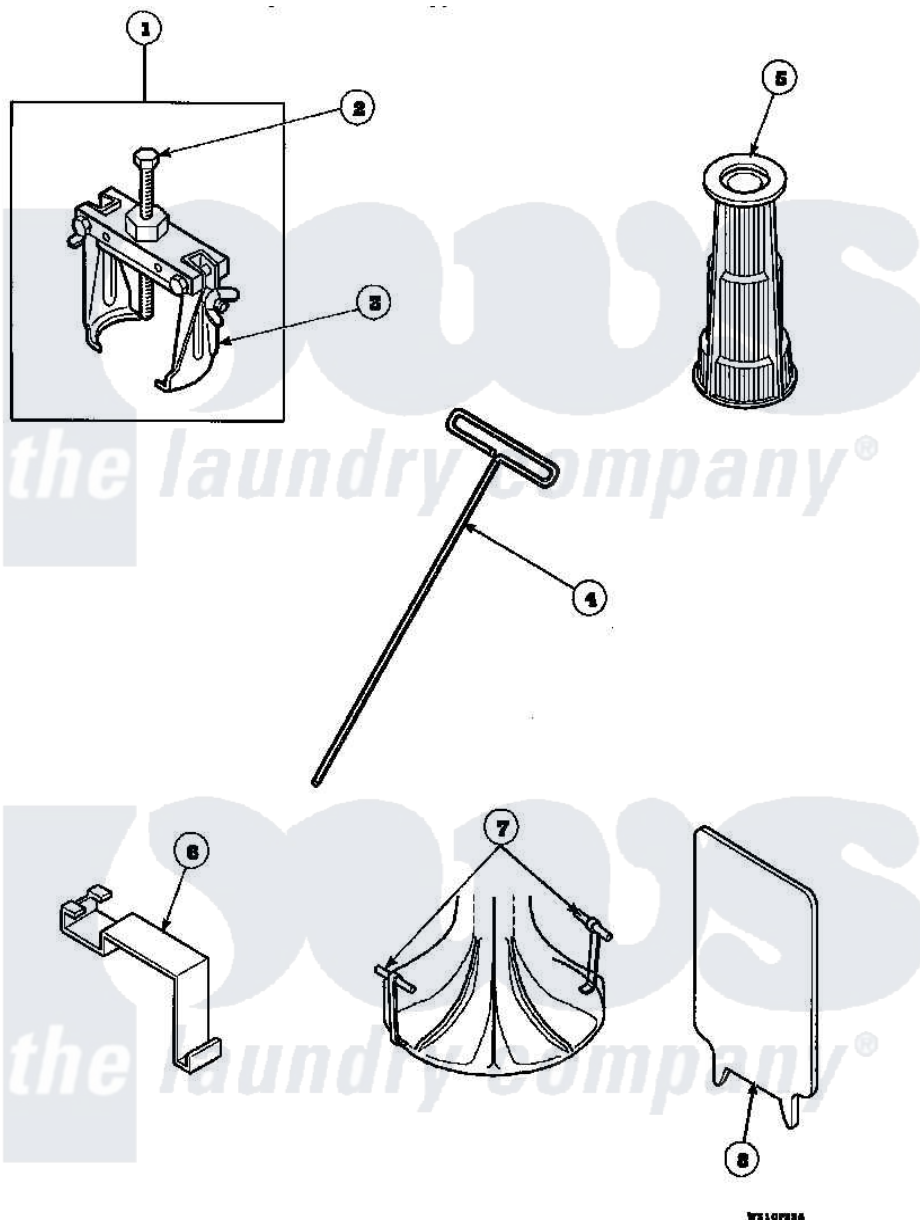

Amana LW7563W2 (BOM: PLW7563W2 B) 18 - SPECIAL TOOLS

Amana Residential Amana LW7563W2 (BOM: PLW7563W2 B) Washer Parts Parts Diagram 18 - SPECIAL TOOLS

Click on the part number to view part

Item	Original Part Number	Replaced By	Status	Part Description
1	294P4			Bell Tool
2	294P4B			Drive Bell Bolt
3	294P4A			Jaw, Drive Bell Tool
4	291P4		Not Available	WRENCH, T - ALLEN
5	293P4			Seal Tool
6	273P4			Tub Cover Gasket Tool
7	254P4P			Agitator Hooks
8	272P4			Tool, Lid Switch Instal
NI	555P3	725P3		Kit