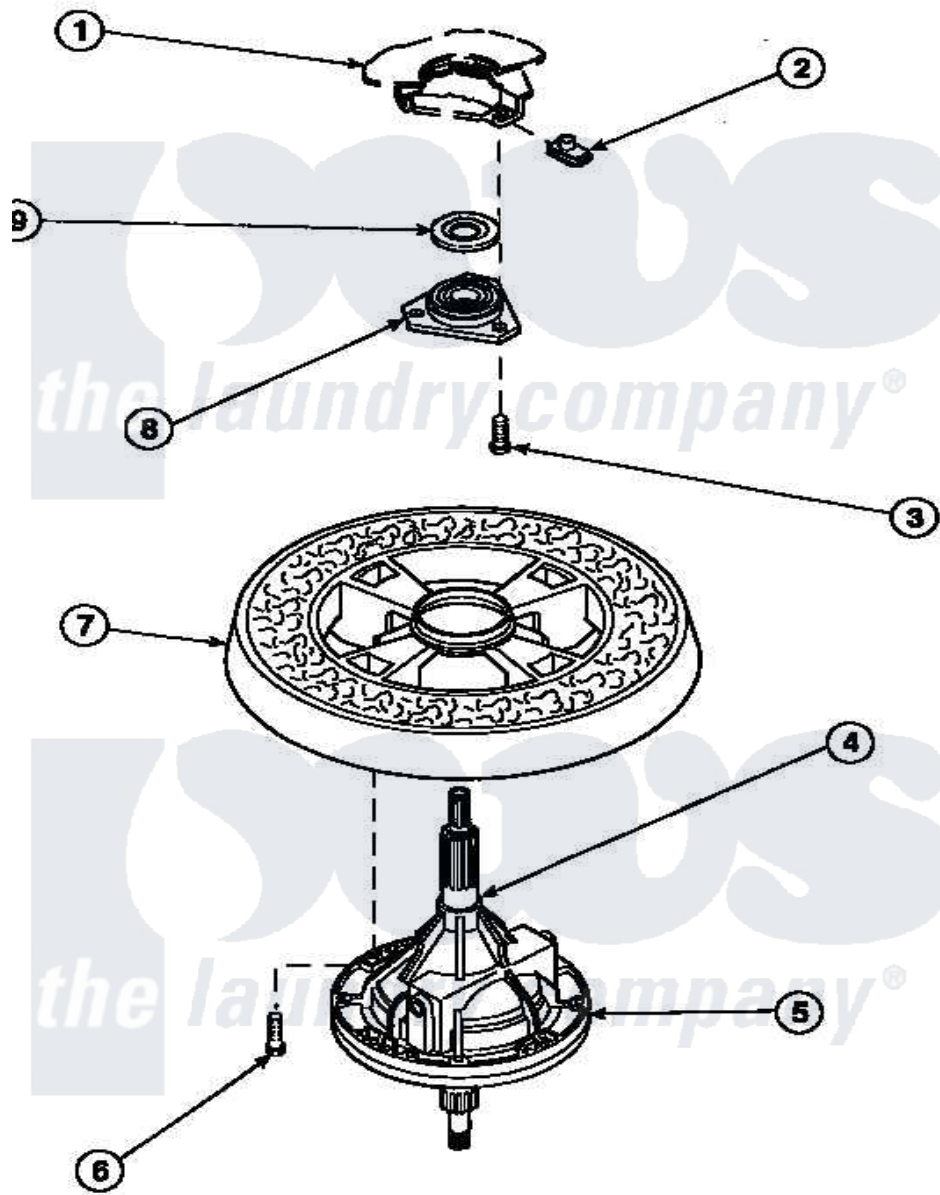

**Amana LW7563W2 (BOM: PLW7563W2 B) 20 - TRANSMISSION ASSY AND BALANCE RING**

Amana Residential Amana LW7563W2 (BOM: PLW7563W2 B) Washer Parts Parts Diagram 20 - TRANSMISSION ASSY AND BALANCE RING  
 Click on the part number to view part

Item	Original Part Number	Replaced By	Status	Part Description
1	<a href="#">34438P</a>			Assembly, Outer Tub
2	<a href="#">27222</a>			Nut, Retainer 5/16-18
3	36991	<a href="#">3400500</a>		Bolt, 3405245 5/16-18 X 3/4
4	<a href="#">27604P</a>			Never-Seeze 1 Oz Tube
5	<a href="#">34526P</a>			Assembly, Transmission
6	37047		Not Available	SCREW, CAP
7	34731		Not Available	ASSY,BALANCE RING-COMPL
8	27182	<a href="#">40004201P</a>		Main Bearing Assembly
9	<a href="#">27187</a>			Flinger