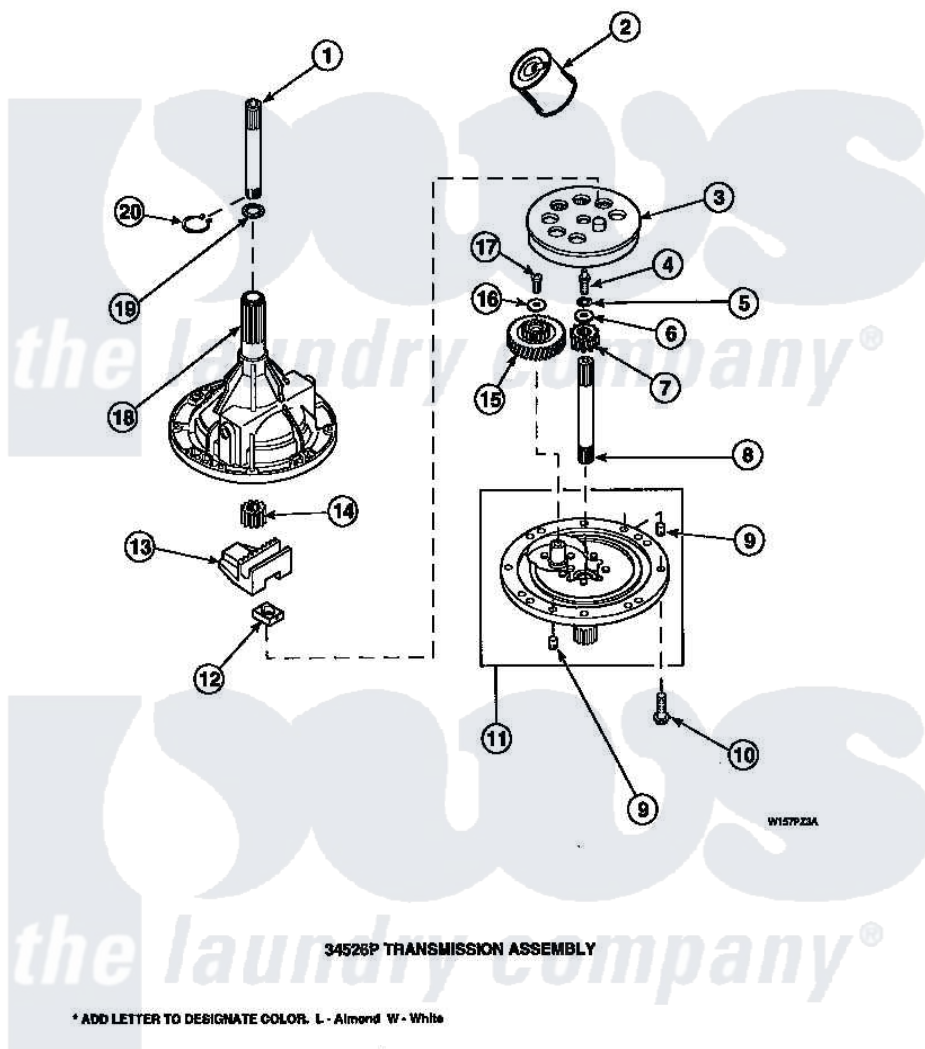

Amana LW8201L2 (BOM: PLW8201L2 A) 01 - 34526P TRANSMISSION ASSY

Amana Residential Amana LW8201L2 (BOM: PLW8201L2 A) Washer Parts Parts Diagram 01 - 34526P TRANSMISSION ASSY

Click on the part number to view part

Item	Original Part Number	Replaced By	Status	Part Description
1	Y36570			Shaft, Output
2	27243P			Oil, CW Transmission F-
3	26577			Assembly, Gear And Stud
4	27030		Not Available	SCREW, 1/4-20 SPECIAL
5	21456			Lockwasher, 1/4 Intshkp
6	26509	40041501		Washer
7	36562			Pinion, Drive
8	34853			Shaft, Input
9	27172			Pin, Dowel
10	32814		Not Available	SCREW, 1/4-20X7/8 SERRA
11	38290			Assembly, Cover
12	26493			Slide
13	Y31526			Rack
14	27003			Pinion, Agitator
15	29161			Gear, Reduction

16	29260	Not Available	WASHER
17	29273		Screw, 1/4-20 X 3/8
18	33223	Not Available	ASSY, TRANSMISSION CASE
19	35092		Washer, 3628id X 1.00 X .056
20	27197		Ring, Retaining
NI	37577P	Not Available	SEALANT