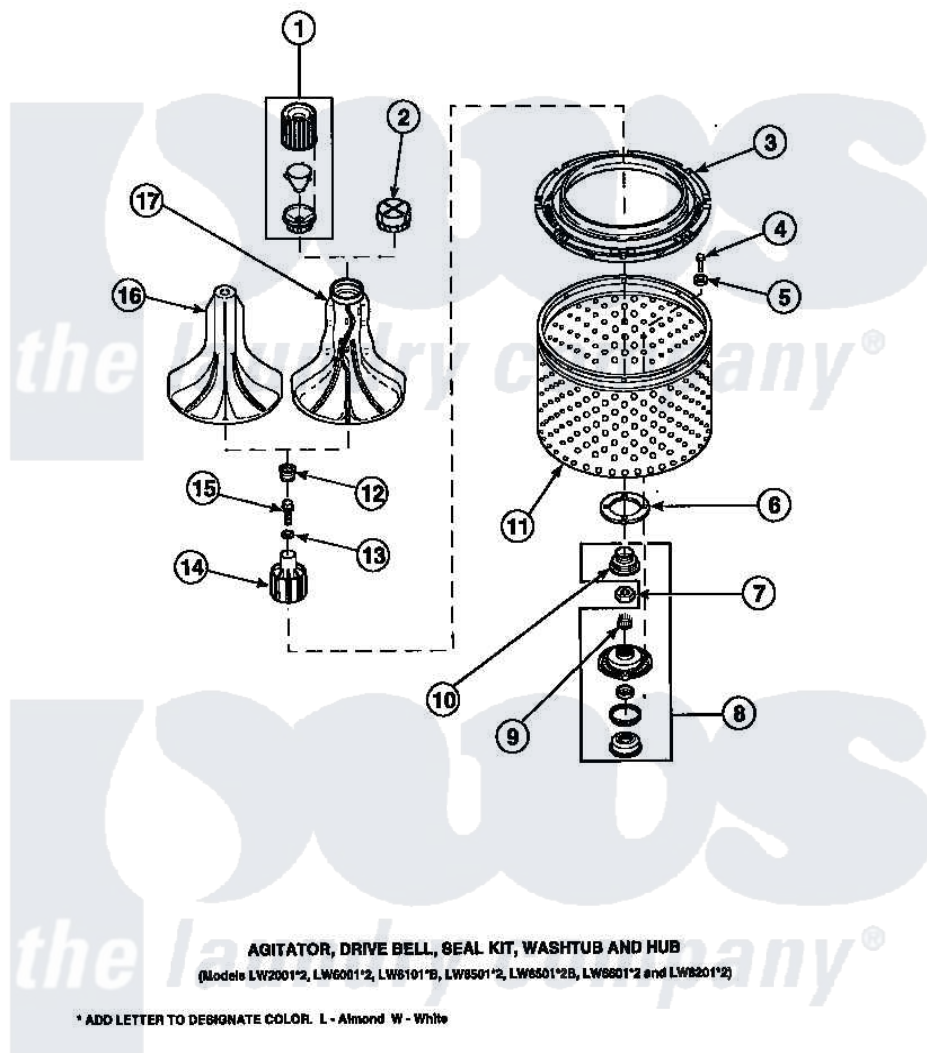

Amana LW8201L2 (BOM: PLW8201L2 A) 02 - AGITATOR/DRIVE BELL/SEAL KIT/TUB & HUB

Amana Residential Amana LW8201L2 (BOM: PLW8201L2 A) Washer Parts Parts Diagram 02 - AGITATOR/DRIVE BELL/SEAL KIT/TUB & HUB
 Click on the part number to view part

Item	Original Part Number	Replaced By	Status	Part Description
1	36542	40002101W		Assembly, Fabric Softner
2	36515			Cap, Agitator
3	35035			Guard, Clothes
4	27202	W10116787		Screw
5	28094			Gasket
7	Y29220	40016301		Nut, Lock
8	495P3	R9900552		Hub And Seal
9	29728	40008301		Insert, Spline
10	36425	40016101		Seal, Bell Drive
12	36511	40008401		Plug, Bell
13	36472			O-Ring
15	34288	40065102		Screw, Shoulder 1/4
16	33513			Agitator, Short-Coin
17	33174	40000501W		Agitator, Flex Vane