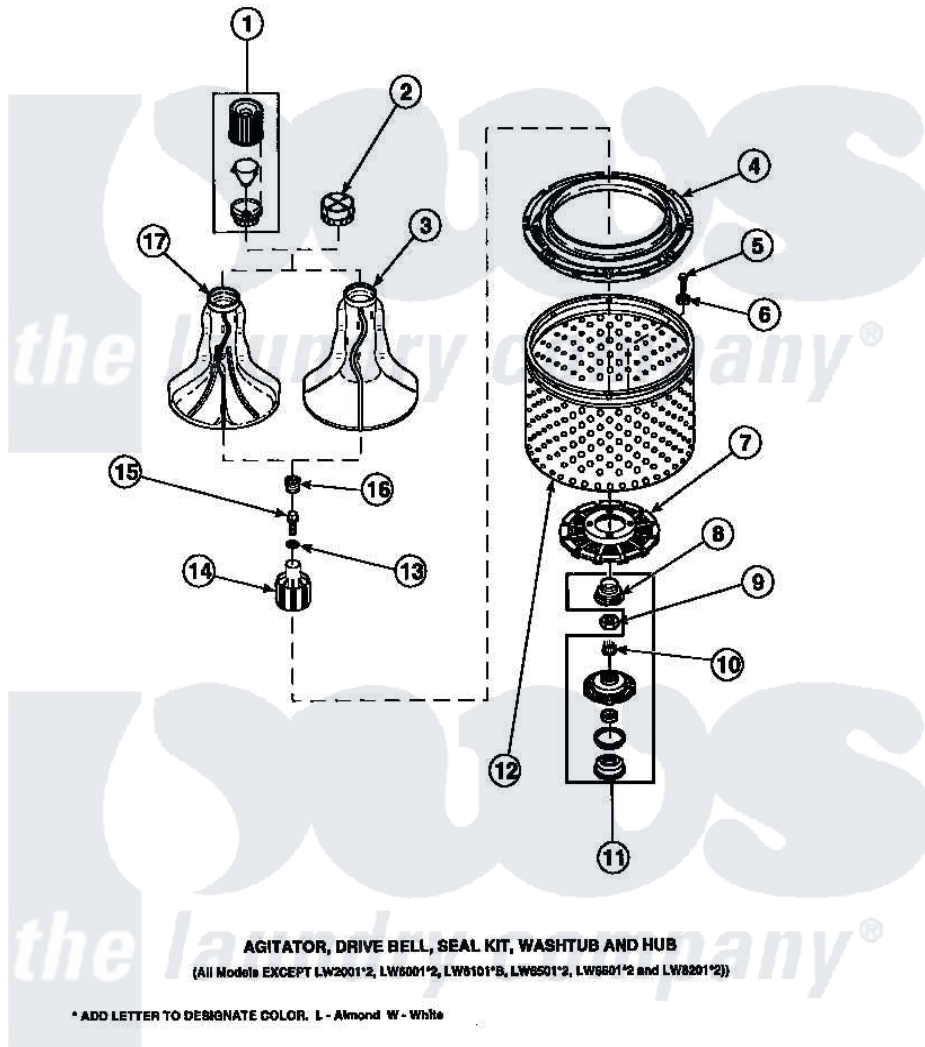

**Amana LW8201L2 (BOM: PLW8201L2 A) 03 - AGITATOR/DRIVE BELL/SEAL KIT/TUB & HUB**

Amana Residential Amana LW8201L2 (BOM: PLW8201L2 A) Washer Parts Parts Diagram 03 - AGITATOR/DRIVE BELL/SEAL KIT/TUB & HUB  
 Click on the part number to view part

Item	Original Part Number	Replaced By	Status	Part Description
1	36542	<a href="#">40002101W</a>		Assembly, Fabric Softner
2	<a href="#">36515</a>			Cap, Agitator
3	36507	<a href="#">40000501W</a>		Agitator, Flex Vane
4	<a href="#">35035</a>			Guard, Clothes
5	27202	<a href="#">W10116787</a>		Screw
6	<a href="#">28094</a>			Gasket
7	32998	<a href="#">39371</a>		Filter Lin
8	36425	<a href="#">40016101</a>		Seal, Bell Drive
9	Y29220	<a href="#">40016301</a>		Nut, Lock
10	29728	<a href="#">40008301</a>		Insert, Spline
11	495P3	<a href="#">R9900552</a>		Hub And Seal
12	33501P	<a href="#">R9900144</a>		Kit- Wash
13	<a href="#">36472</a>			O-Ring
14	36443P	<a href="#">R9900189</a>		Kit, Drive Bell And Seal
15	34288	<a href="#">40065102</a>		Screw, Shoulder 1/4