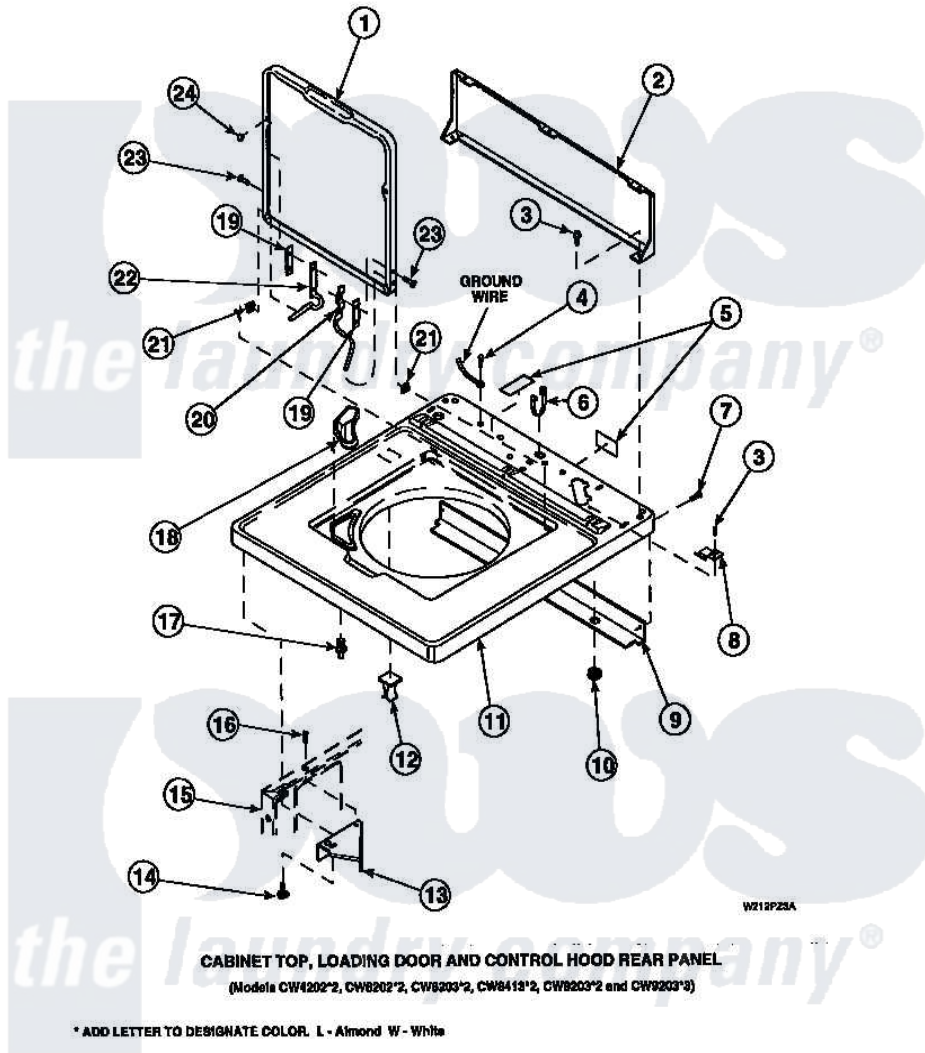

Amana LW8201L2 (BOM: PLW8201L2 A) 05 - CAB TOP/LOADING DR & CTRL HOOD REAR PAN

Amana Residential Amana LW8201L2 (BOM: PLW8201L2 A) Washer Parts Parts Diagram 05 - CAB TOP/LOADING DR & CTRL HOOD REAR PAN
 Click on the part number to view part

Item	Original Part Number	Replaced By	Status	Part Description
2	34903		Not Available	PANEL, BACK HOOD (USE 37782)
3	23962	W10116760		Screw
4	52909			Screw, 10B-16 X 1/2 HeX
6	21903	211881		Grommet, Cord Part Not Used-Gas Models Only
7	27196	27001200		Screw
8	35887	40063901		Clip, Hold Down
11	34902P		Not Available	TOP
12	36519		Not Available	CLIP
13	36034			Bracket, Director-Module
14	Y31644	27001200		Screw
15	34475P		Not Available	CABINET
16	36035		Not Available	SCREW,8-18X3/8 PHIL FLT HD
17	56534			Barrel, Support

18	34776	Not Available	DISPENSER,BLEACH
19	34338		Gasket, Hinge
20	36437		Hinge, Lid R
21	33446	40008201	Bushing, Hinge
22	36513		Hinge, Left
23	34337	W10119828	Screw, Lid Hinge Mounting
24	21685	40038001	Bumper