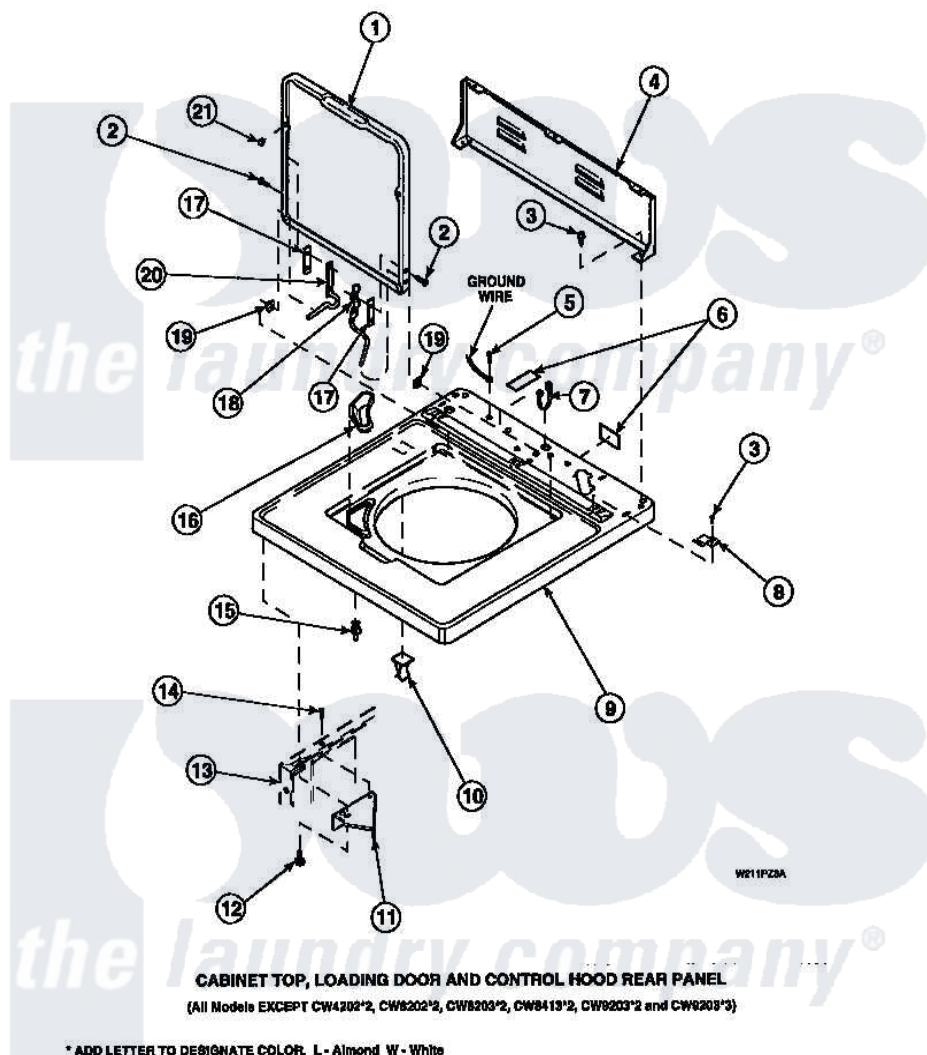

# Amana LW8201L2 (BOM: PLW8201L2 A) 06 - CAB TOP/LOADING DR & CTRL HOOD REAR PAN

Amana Residential Amana LW8201L2 (BOM: PLW8201L2 A) Washer Parts Parts Diagram 06 - CAB TOP/LOADING DR & CTRL HOOD REAR PAN  
 Click on the part number to view part

Item	Original Part Number	Replaced By	Status	Part Description
1	33541P		Not Available	LID
2	34337	<a href="#">W10119828</a>		Screw, Lid Hinge Mounting
3	23962	<a href="#">W10116760</a>		Screw
4	34903		Not Available	PANEL, BACK HOOD (USE 37782)
5	<a href="#">52909</a>			Screw, 10B-16 X 1/2 HeX
6	24903		Not Available	STICKER,DISCONNECT POW
7	21903	<a href="#">211881</a>		Grommet, Cord Part Not Used-Gas Models Only
8	35887	<a href="#">40063901</a>		Clip, Hold Down
9	34902P		Not Available	TOP
10	36519		Not Available	CLIP
11	<a href="#">36034</a>			Bracket, Director-Module
12	Y31644	<a href="#">27001200</a>		Screw
13	34475P		Not Available	CABINET

14	36035	Not Available	SCREW,8-18X3/8 PHIL FLT HD
15	<a href="#">56534</a>		Barrel, Support
16	34776	Not Available	DISPENSER,BLEACH
17	<a href="#">34338</a>		Gasket, Hinge
18	<a href="#">36437</a>		Hinge, Lid R
19	33446	<a href="#">40008201</a>	Bushing, Hinge
20	<a href="#">36513</a>		Hinge, Left
21	21685	<a href="#">40038001</a>	Bumper
NI	<a href="#">26594P</a>		Grease, Silicone - 2 Oz Tube