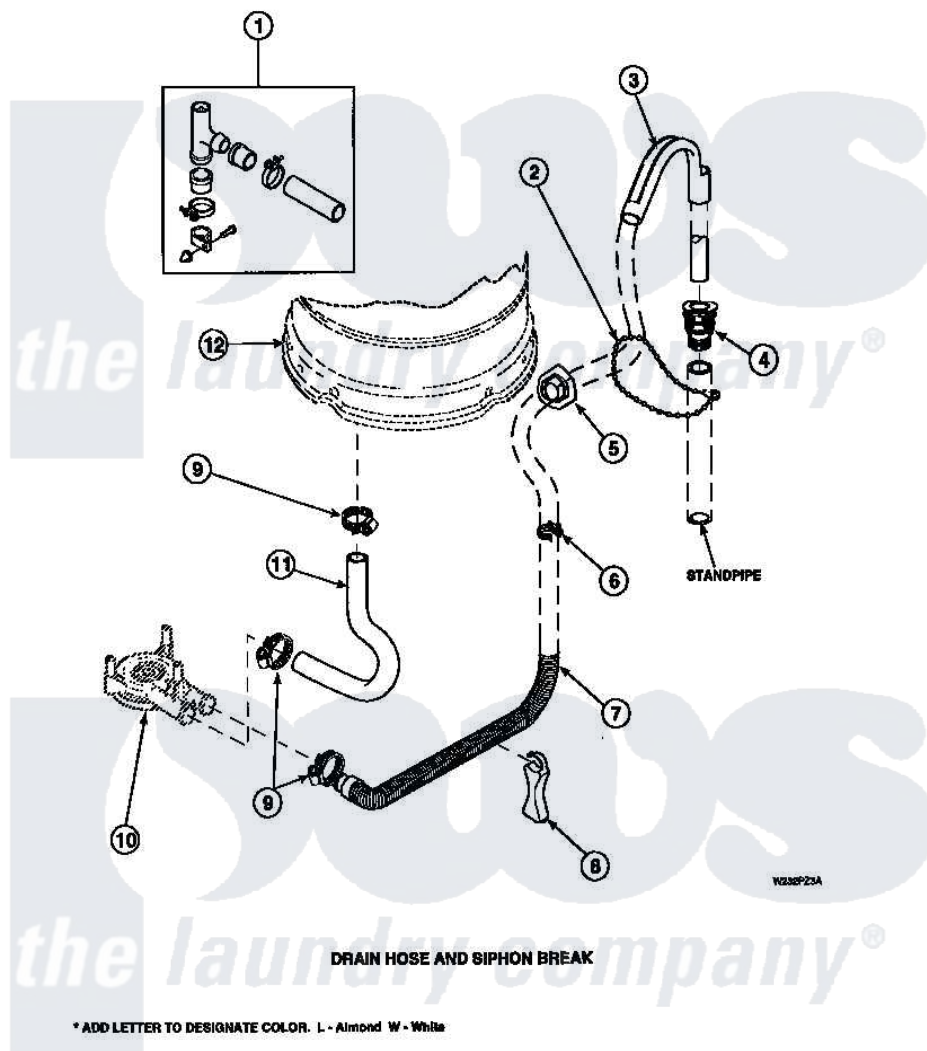

Amana LW8201L2 (BOM: PLW8201L2 A) 07 - DRAIN HOSE AND SIPHON BREAK

Amana Residential Amana LW8201L2 (BOM: PLW8201L2 A) Washer Parts Parts Diagram 07 - DRAIN HOSE AND SIPHON BREAK

Click on the part number to view part

Item	Original Part Number	Replaced By	Status	Part Description
1	562P3	76660		Break-Sphn
2	33489	8539404		Tie-Wire
3	33615	22003814		Retainer, Drain Hose
4	36878	40008101		Adapter, Standpipe
5	32219			Relief, Strain
6	36014			Clip, Retainer-Hose
7	37245	40053901		Hose, Drain
8	36522			Hose Support
"	35487			Support, Hose
9	36802	285655		Clamp, Hose
10	36863P	27001233		Pump
11	35753			Hose, Tub To Pump-Ddp
"	35752			Hose, Tub To Pump-Ddp
12	34438P			Assembly, Outer Tub
"	34439P			Outer Tub