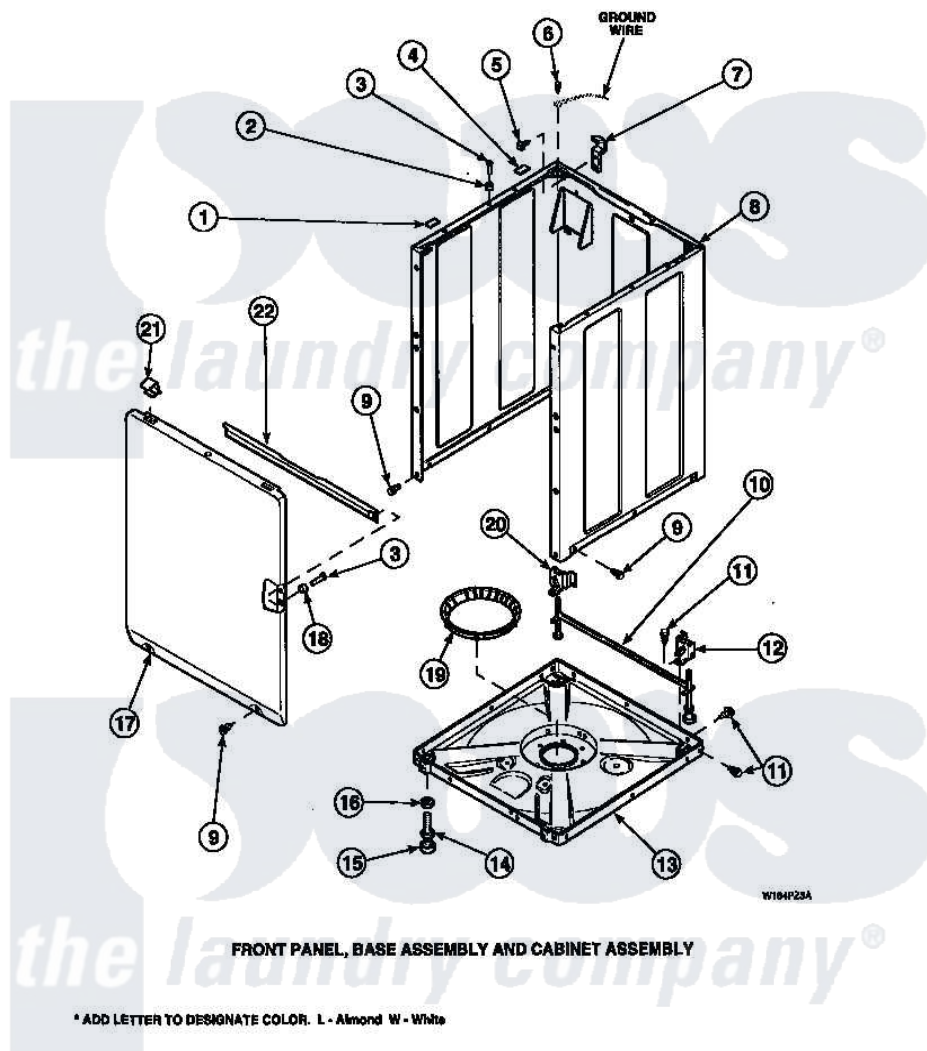

# Amana LW8201L2 (BOM: PLW8201L2 A) 08 - FRONT PANEL, BASE ASSY AND CABINET ASSY

Amana Residential Amana LW8201L2 (BOM: PLW8201L2 A) Washer Parts Parts Diagram 08 - FRONT PANEL, BASE ASSY AND CABINET ASSY  
 Click on the part number to view part

Item	Original Part Number	Replaced By	Status	Part Description
1	<a href="#">Y56128</a>			Pad, Bumper
2	56079	<a href="#">505187</a>		Locator, Panel
3	32671	<a href="#">Y014874</a>		Screw, Idler Arm And Sleeve
4	<a href="#">36226</a>			Pad, Bumper .25
5	34499		Not Available	SCREW, No.10B X 1/4 TAP IN HX
6	23962	<a href="#">W10116760</a>		Screw
7	<a href="#">Y27103</a>			Hinge, Hold-Down Lug
8	34475P		Not Available	CABINET
9	27196	<a href="#">27001200</a>		Screw
10	<a href="#">34443</a>			Assembly, Leg And Stabilier
11	35148		Not Available	SCREW, 1/4-14 X 3/8 HX HD
12	36036		Not Available	BRACKET, SLL-RIGHT
13	<a href="#">36599P</a>			Assembly Nut/ Leg Base
"	<a href="#">34434P</a>			Assembly Nut/Leg Base

14	Y34319	<a href="#">22003428</a>	Leg, Adjustable
15	34318	<a href="#">40016001</a>	Foot, Rubber
16	Y21899	<a href="#">40038101</a>	Nut, Leg
17	34656P	Not Available	NOT GOOD No. SEE NOTE PNL, FRONT
18	<a href="#">28102</a>		Locator, Panel
19	36108	Not Available	SNUBBER PAD & ISOLATOR
20	<a href="#">36037</a>		Bracket, SII-Left
21	<a href="#">35865</a>		Clip, Hold-Down Front Panel
22	Y35097	Not Available	BRACE, FRT PNL