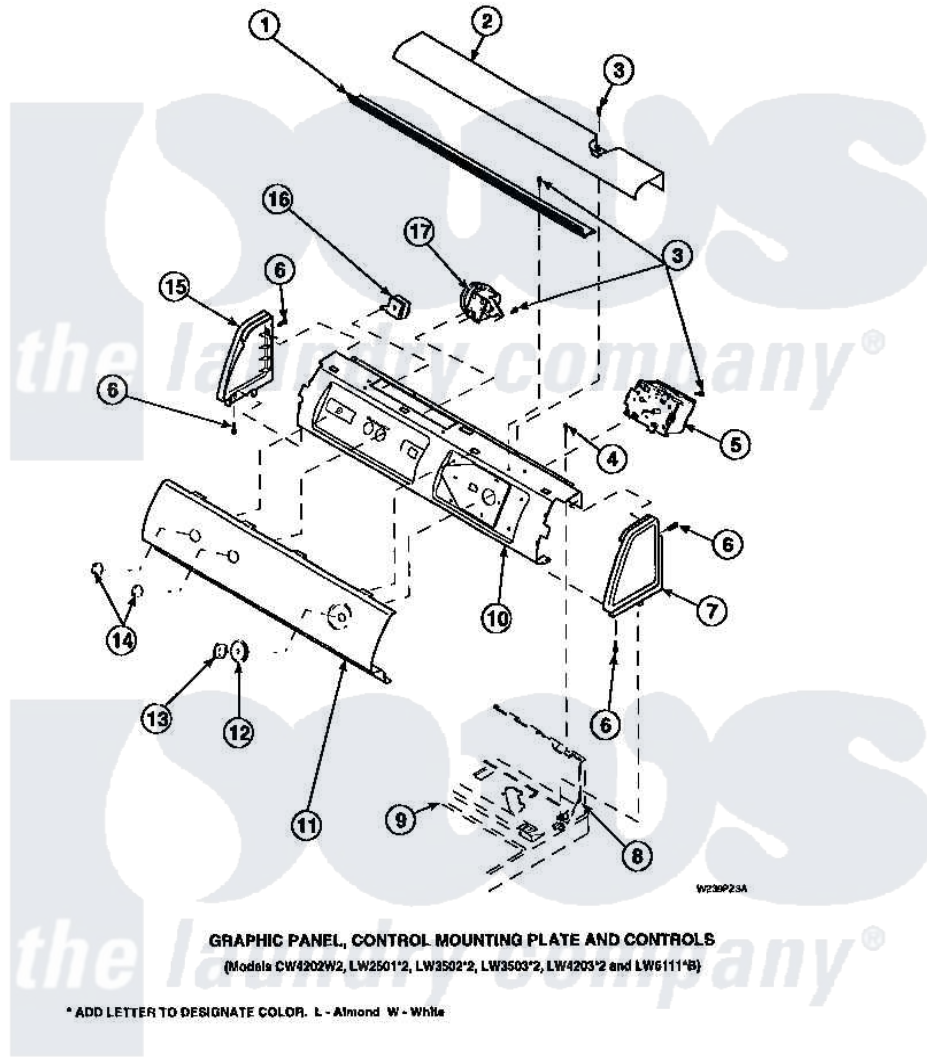

Amana LW8201L2 (BOM: PLW8201L2 A) 09 - GRAPHIC PANEL, CTRL  
MTG PLATE AND CTRLS

Amana Residential Amana LW8201L2 (BOM: PLW8201L2 A) Washer Parts Parts Diagram 09 - GRAPHIC PANEL, CTRL  
MTG PLATE AND CTRLS  
Click on the part number to view part

Item	Original Part Number	Replaced By	Status	Part Description
1	Y34826		Not Available	DIFFUSER,LAMP-CLEAR
3	23962	<a href="#">W10116760</a>		Screw
4	34904	<a href="#">489355</a>		Screw, 8 X 1/2
5	31239	<a href="#">31239P</a>		Timer 3 Cycle Package
6	501086	<a href="#">90767</a>		Screw, 8A X 3/8 HeX Washer Head Tapping
8	34903		Not Available	PANEL, BACK HOOD (USE 37782)
9	34902P		Not Available	TOP
10	34821		Not Available	CONTROL MOUNTING PLATE
16	<a href="#">35115</a>			Switch, TemPerature 3 P
17	36045	<a href="#">40055101</a>		Switch, Pressure