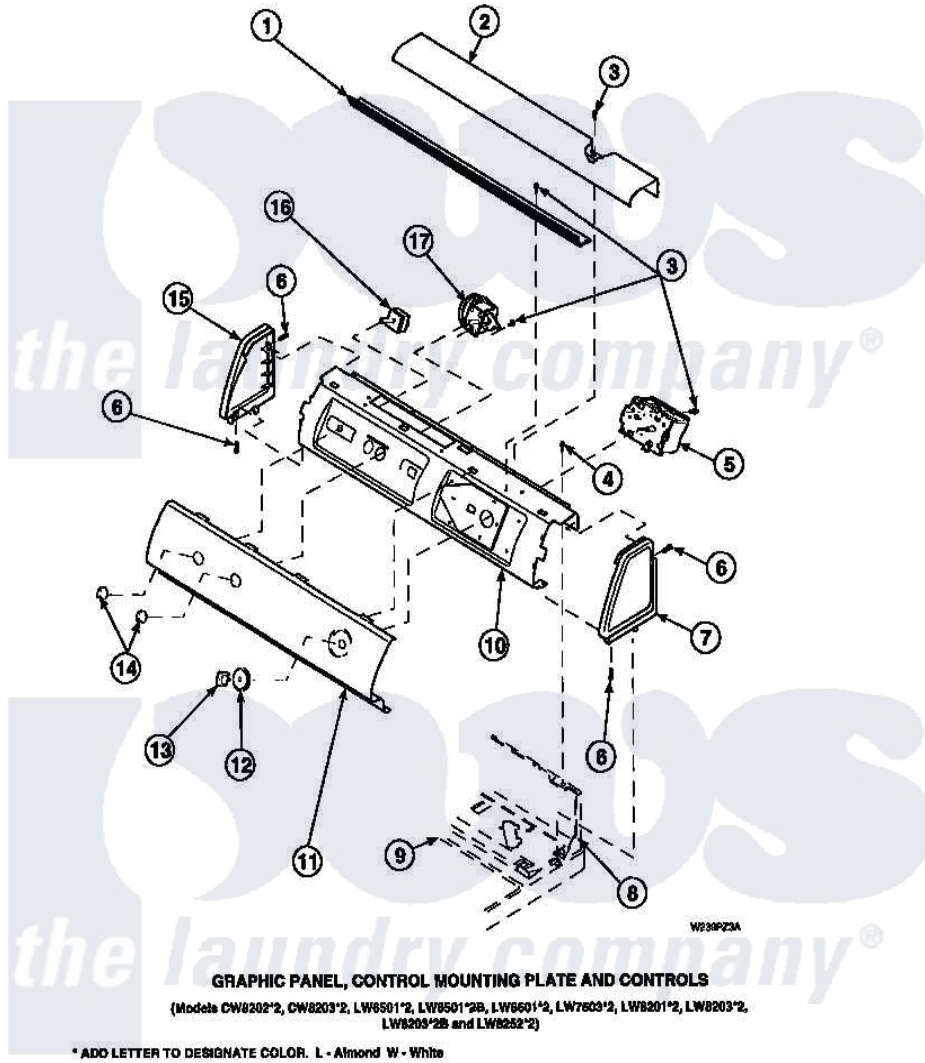

**Amana LW8201L2 (BOM: PLW8201L2 A) 10 - GRAPHIC PANEL, CTRL  
MTG PLATE AND CTRLS**

Amana Residential Amana LW8201L2 (BOM: PLW8201L2 A) Washer Parts Parts Diagram 10 - GRAPHIC PANEL, CTRL  
MTG PLATE AND CTRLS  
Click on the part number to view part

Item	Original Part Number	Replaced By	Status	Part Description
1	Y34826		Not Available	DIFFUSER,LAMP-CLEAR
2	34824		Not Available	TOP COVER
3	23962	<a href="#">W10116760</a>		Screw
4	34904	<a href="#">489355</a>		Screw, 8 X 1/2
5	31239	<a href="#">31239P</a>		Timer 3 Cycle Package
6	501086	<a href="#">90767</a>		Screw, 8A X 3/8 HeX Washer Head Tapping
7	34817		Not Available	END CAP(RIGHT)
8	34903		Not Available	PANEL, BACK HOOD (USE 37782)
9	34902P		Not Available	TOP
10	34821		Not Available	CONTROL MOUNTING PLATE
11	37681W		Not Available	PANEL, GRAPHICS (WHITE)
"	36613		Not Available	GRAPHIC PANEL
12	36700		Not Available	TIMER KNOB SKIRT

13	35333	Not Available	TIMER KNOB
14	36701	Not Available	KNOB, TEMP
15	34818	Not Available	END CAP(LEFT)
16	<a href="#">35115</a>		Switch, TemPerature 3 P
17	35010	<a href="#">39035</a>	Switch, Pressure-Var
"	36045	<a href="#">40055101</a>	Switch, Pressure