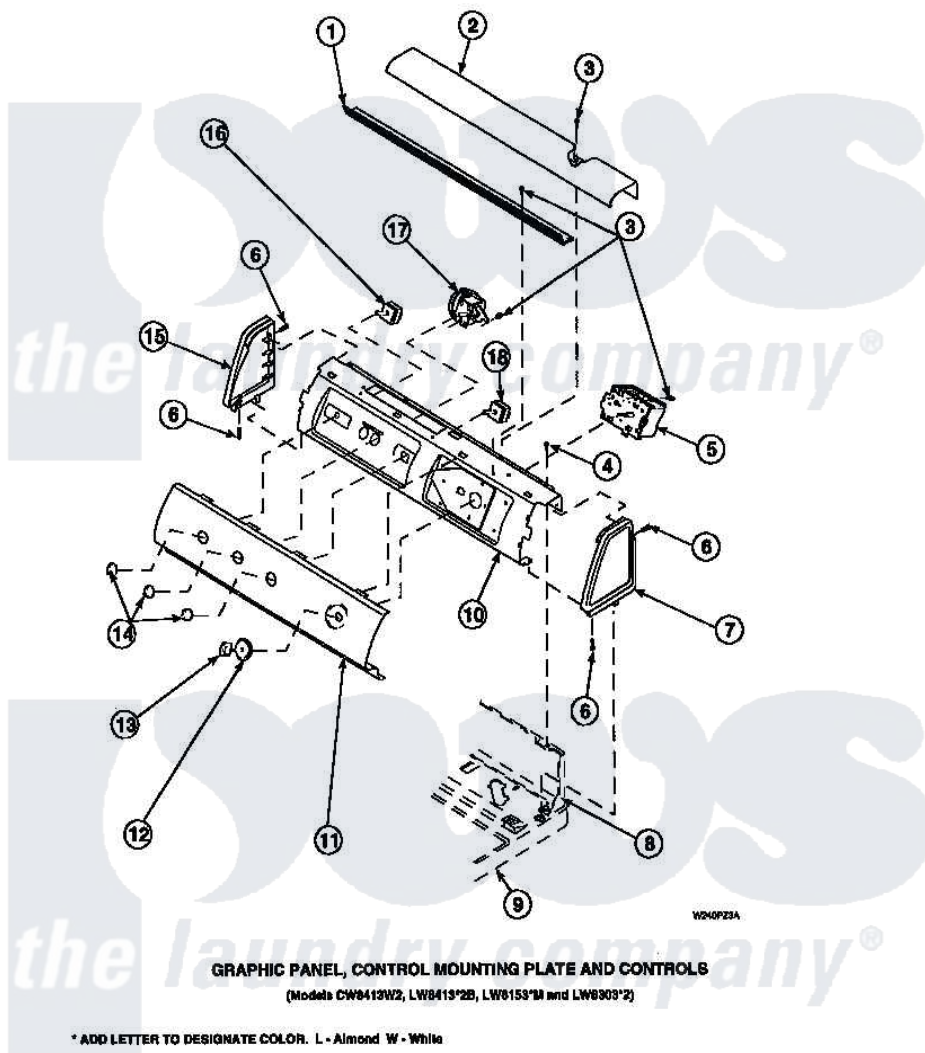

Amana LW8201L2 (BOM: PLW8201L2 A) 11 - GRAPHIC PANEL, CTRL
MTG PLATE AND CTRLS

Amana Residential Amana LW8201L2 (BOM: PLW8201L2 A) Washer Parts Parts Diagram 11 - GRAPHIC PANEL, CTRL
MTG PLATE AND CTRLS
Click on the part number to view part

Item	Original Part Number	Replaced By	Status	Part Description
1	Y34826		Not Available	DIFFUSER,LAMP-CLEAR
2	34824		Not Available	TOP COVER
3	23962	W10116760		Screw
4	34904	489355		Screw, 8 X 1/2
5	36607			Timer, 4 Cycle
6	501086	90767		Screw, 8A X 3/8 HeX Washer Head Tapping
7	34817		Not Available	END CAP(RIGHT)
8	34903		Not Available	PANEL, BACK HOOD (USE 37782)
9	34902P		Not Available	TOP
10	34821		Not Available	CONTROL MOUNTING PLATE
11	36611		Not Available	PANEL, GRAPHICS
12	36700		Not Available	TIMER KNOB SKIRT
13	35333		Not Available	TIMER KNOB

14	36701	Not Available	KNOB, TEMP
15	34818	Not Available	END CAP(LEFT)
17	36045	40055101	Switch, Pressure