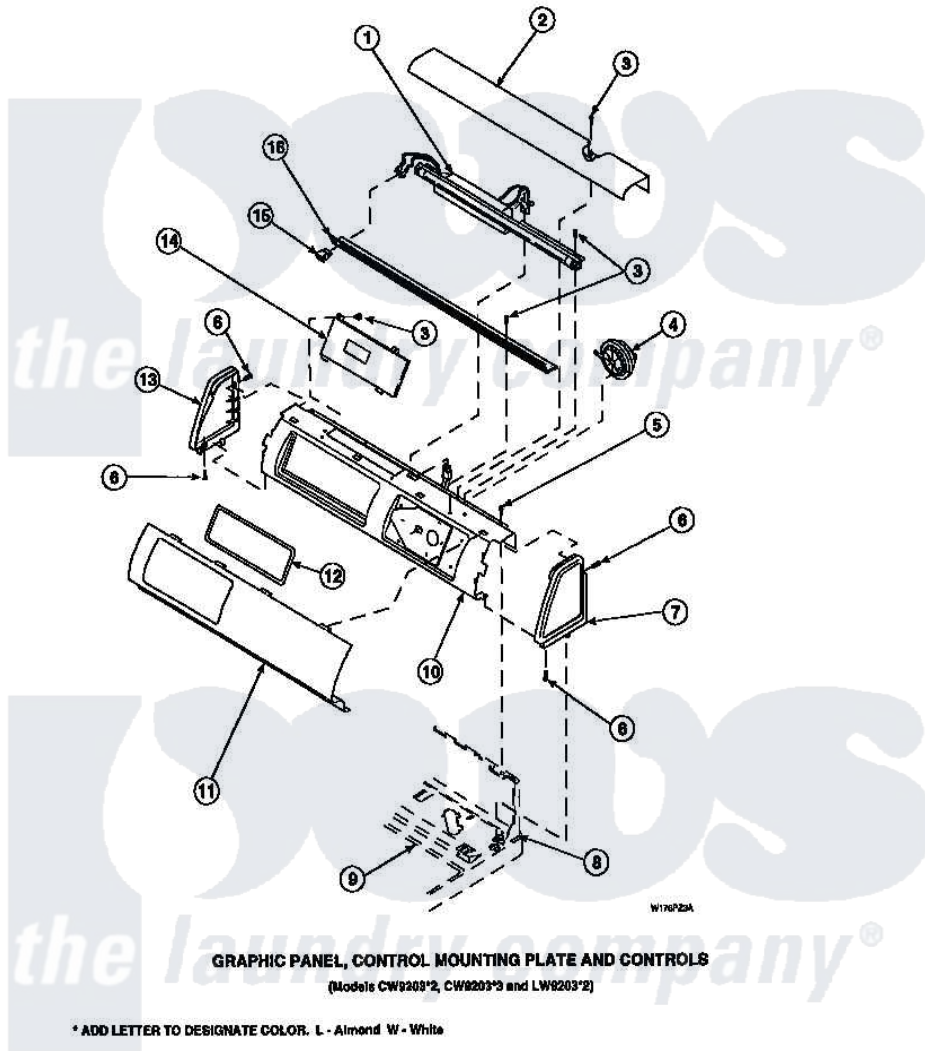

**Amana LW8201L2 (BOM: PLW8201L2 A) 12 - GRAPHIC PANEL, CTRL
MTG PLATE AND CTRLS**

Amana Residential Amana LW8201L2 (BOM: PLW8201L2 A) Washer Parts Parts Diagram 12 - GRAPHIC PANEL, CTRL
MTG PLATE AND CTRLS
Click on the part number to view part

Item	Original Part Number	Replaced By	Status	Part Description
2	34824		Not Available	TOP COVER
3	23962	W10116760		Screw
5	34904	489355		Screw, 8 X 1/2
6	501086	90767		Screw, 8A X 3/8 HeX Washer Head Tapping
7	34817		Not Available	END CAP(RIGHT)
8	34903		Not Available	PANEL, BACK HOOD (USE 37782)
9	34902P		Not Available	TOP
13	34818		Not Available	END CAP(LEFT)