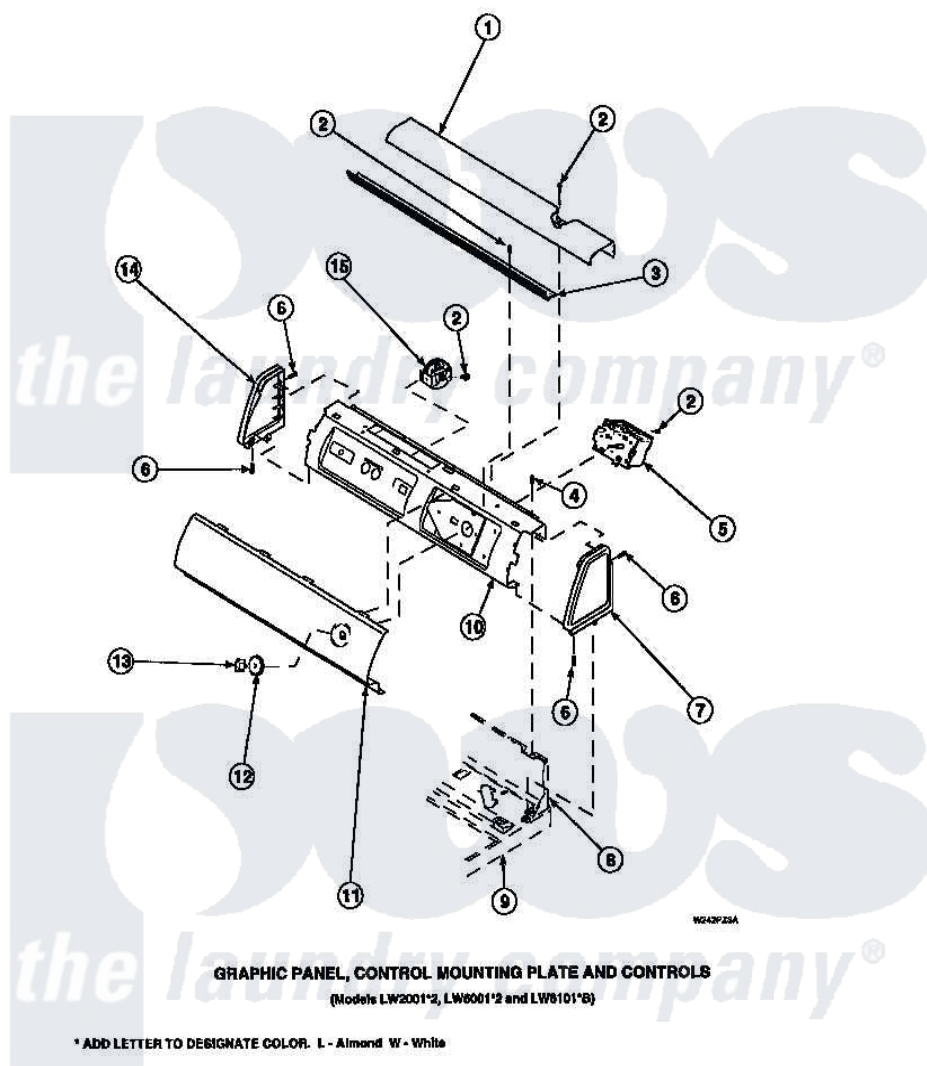

Amana LW8201L2 (BOM: PLW8201L2 A) 13 - GRAPHIC PANEL, CTRL MTG PLATE AND CTRLS

Amana Residential Amana LW8201L2 (BOM: PLW8201L2 A) Washer Parts Parts Diagram 13 - GRAPHIC PANEL, CTRL
MTG PLATE AND CTRLS
Click on the part number to view part

Item	Original Part Number	Replaced By	Status	Part Description
2	23962	W10116760		Screw
3	Y34826		Not Available	DIFFUSER,LAMP-CLEAR
4	34904	489355		Screw, 8 X 1/2
6	501086	90767		Screw, 8A X 3/8 HeX Washer Head Tapping
7	34817		Not Available	END CAP(RIGHT)
8	34903		Not Available	PANEL, BACK HOOD (USE 37782)
9	34902P		Not Available	TOP
10	34821		Not Available	CONTROL MOUNTING PLATE
12	33817		Not Available	ASSY,TIMER SKIRT-BLACK
13	33897			Knob, Timer-Washer-Blac
14	34818		Not Available	END CAP(LEFT)