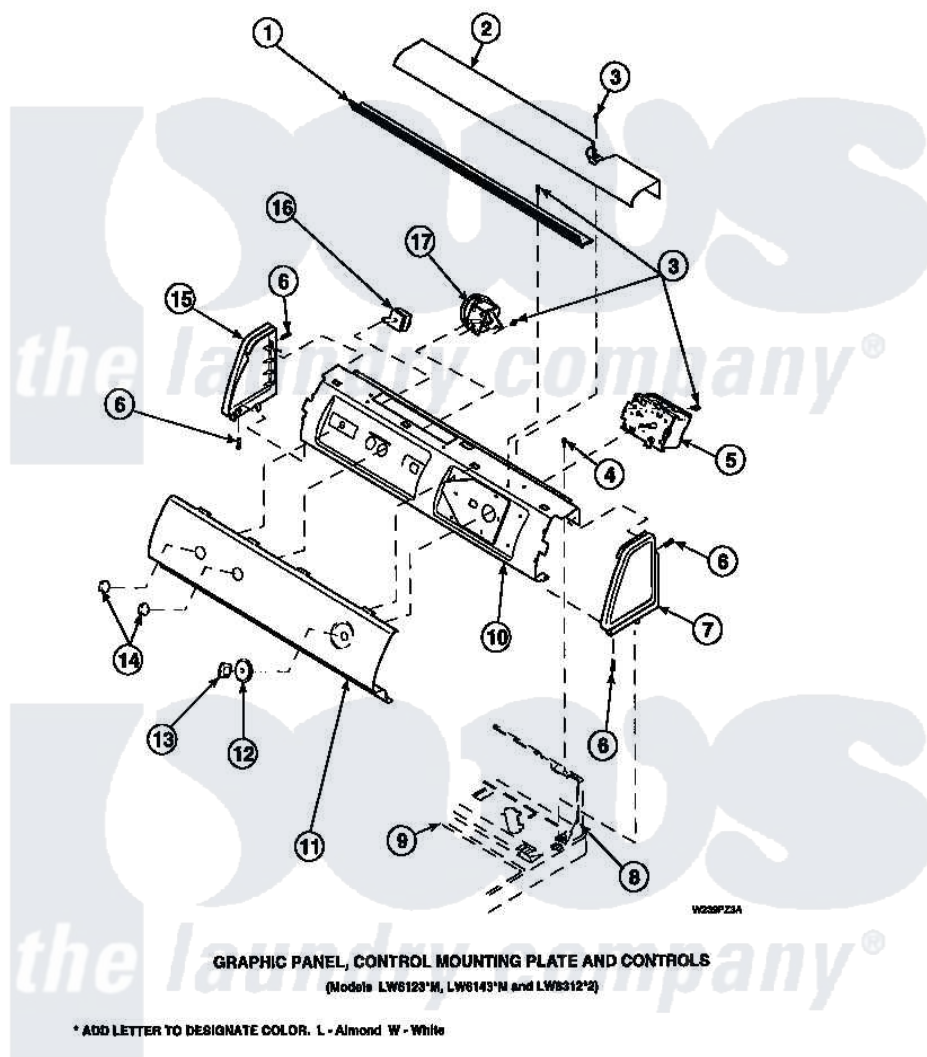

Amana LW8201L2 (BOM: PLW8201L2 A) 14 - GRAPHIC PANEL, CTRL
MTG PLATE AND CTRLS

Amana Residential Amana LW8201L2 (BOM: PLW8201L2 A) Washer Parts Parts Diagram 14 - GRAPHIC PANEL, CTRL
MTG PLATE AND CTRLS
Click on the part number to view part

Item	Original Part Number	Replaced By	Status	Part Description
1	Y34826		Not Available	DIFFUSER,LAMP-CLEAR
2	34824		Not Available	TOP COVER
3	23962	W10116760		Screw
4	34904	489355		Screw, 8 X 1/2
5	31239	31239P		Timer 3 Cycle Package
6	501086	90767		Screw, 8A X 3/8 HeX Washer Head Tapping
7	34817		Not Available	END CAP(RIGHT)
8	34903		Not Available	PANEL, BACK HOOD (USE 37782)
9	34902P		Not Available	TOP
10	34821		Not Available	CONTROL MOUNTING PLATE
12	36700		Not Available	TIMER KNOB SKIRT
13	35333		Not Available	TIMER KNOB
14	36701		Not Available	KNOB, TEMP

15 34818

Not Available

END CAP(LEFT)

16 [35115](#)

Switch, TemPerature 3 P

17 36045

[40055101](#)

Switch, Pressure