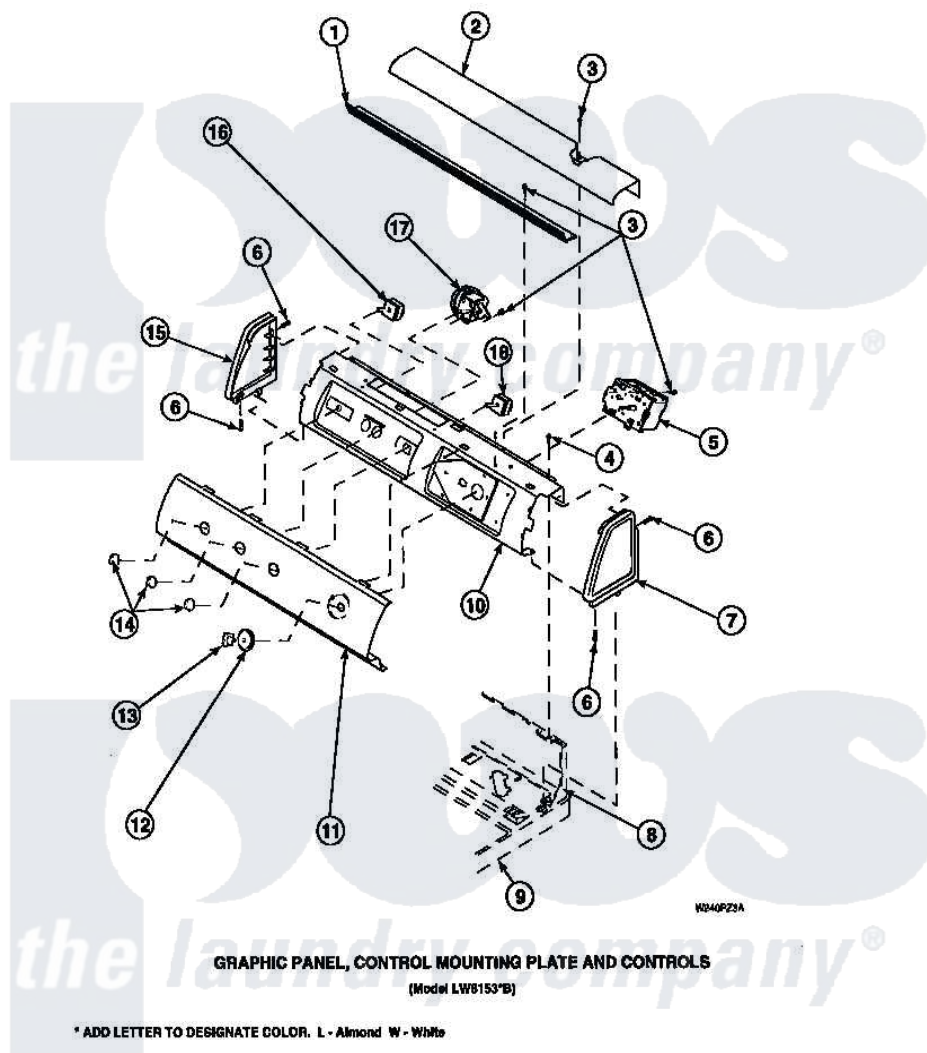

Amana LW8201L2 (BOM: PLW8201L2 A) 15 - GRAPHIC PANEL, CTRL
MTG PLATE AND CTRLS

Amana Residential Amana LW8201L2 (BOM: PLW8201L2 A) Washer Parts Parts Diagram 15 - GRAPHIC PANEL, CTRL
MTG PLATE AND CTRLS
Click on the part number to view part

Item	Original Part Number	Replaced By	Status	Part Description
1	Y34826		Not Available	DIFFUSER,LAMP-CLEAR
3	23962	W10116760		Screw
4	34904	489355		Screw, 8 X 1/2
6	501086	90767		Screw, 8A X 3/8 HeX Washer Head Tapping
8	34903		Not Available	PANEL, BACK HOOD (USE 37782)
9	34902P		Not Available	TOP
10	34821		Not Available	CONTROL MOUNTING PLATE
17	36045	40055101		Switch, Pressure