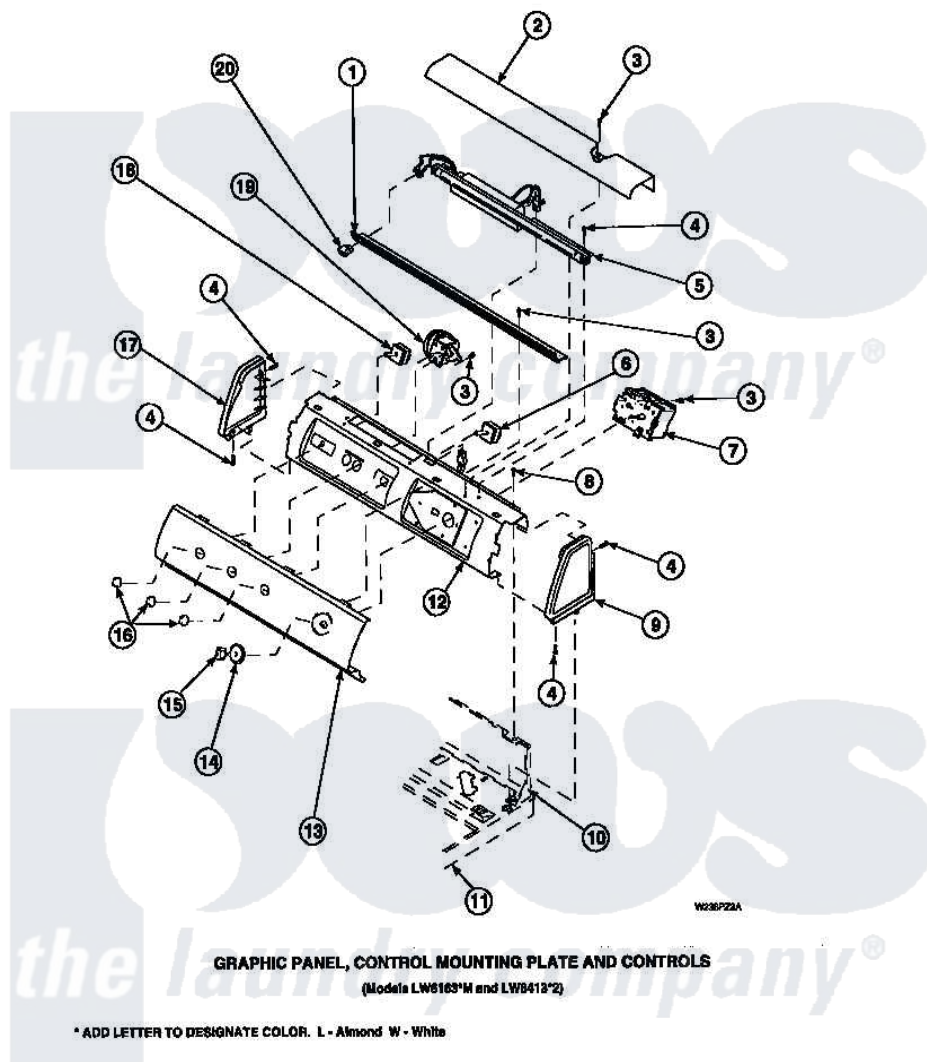

Amana LW8201L2 (BOM: PLW8201L2 A) 16 - GRAPHIC PANEL, CTRL MTG PLATE AND CTRLS

Amana Residential Amana LW8201L2 (BOM: PLW8201L2 A) Washer Parts Parts Diagram 16 - GRAPHIC PANEL, CTRL MTG PLATE AND CTRLS
Click on the part number to view part

Item	Original Part Number	Replaced By	Status	Part Description
2	34824		Not Available	TOP COVER
3	23962	W10116760		Screw
4	501086	90767		Screw, 8A X 3/8 HeX Washer Head Tapping
8	34904	489355		Screw, 8 X 1/2
9	34817		Not Available	END CAP(RIGHT)
10	34903		Not Available	PANEL, BACK HOOD (USE 37782)
11	34902P		Not Available	TOP
12	34821		Not Available	CONTROL MOUNTING PLATE
14	36700		Not Available	TIMER KNOB SKIRT
15	35333		Not Available	TIMER KNOB
16	36701		Not Available	KNOB, TEMP
17	34818		Not Available	END CAP(LEFT)
19	36045	40055101		Switch, Pressure