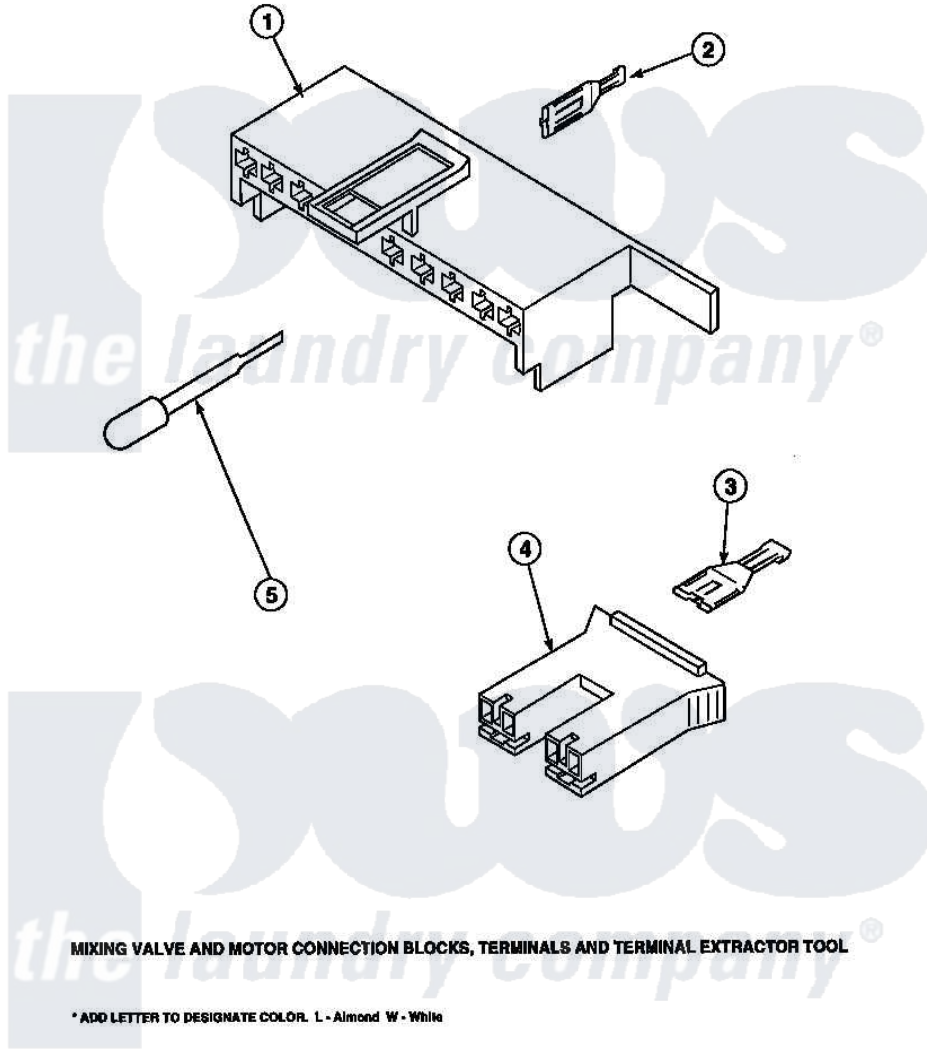

**Amana LW8201L2 (BOM: PLW8201L2 A) 19 - MIXING VALVE & MOTOR
CONN BLOCKS, TERM**

Amana Residential Amana LW8201L2 (BOM: PLW8201L2 A) Washer Parts Parts Diagram 19 - MIXING VALVE & MOTOR CONN BLOCKS, TERM
Click on the part number to view part

Item	Original Part Number	Replaced By	Status	Part Description
1	34677			10 Circuit Plug
2	Y00188			Molex Terminal
3	Y00121		Not Available	SPADE TERMINAL(12 GAUGE) (1/4 INCH-(2) 18 GAUGE WIRES O
4	34676			Plug
"	34675		Not Available	PLUG
5	283P4			Terminal Extractor Tool
NI	34349		Not Available	HOOD HARNESS -
"	35347			Assembly, Wiring Harness
"	36484			Harness Hood
"	35352			Assembly, Wiring Harness-Hood
"	35350			Assembly, Wiring Harness-Hood
"	36059			Assembly, Wiring Harness-Hood