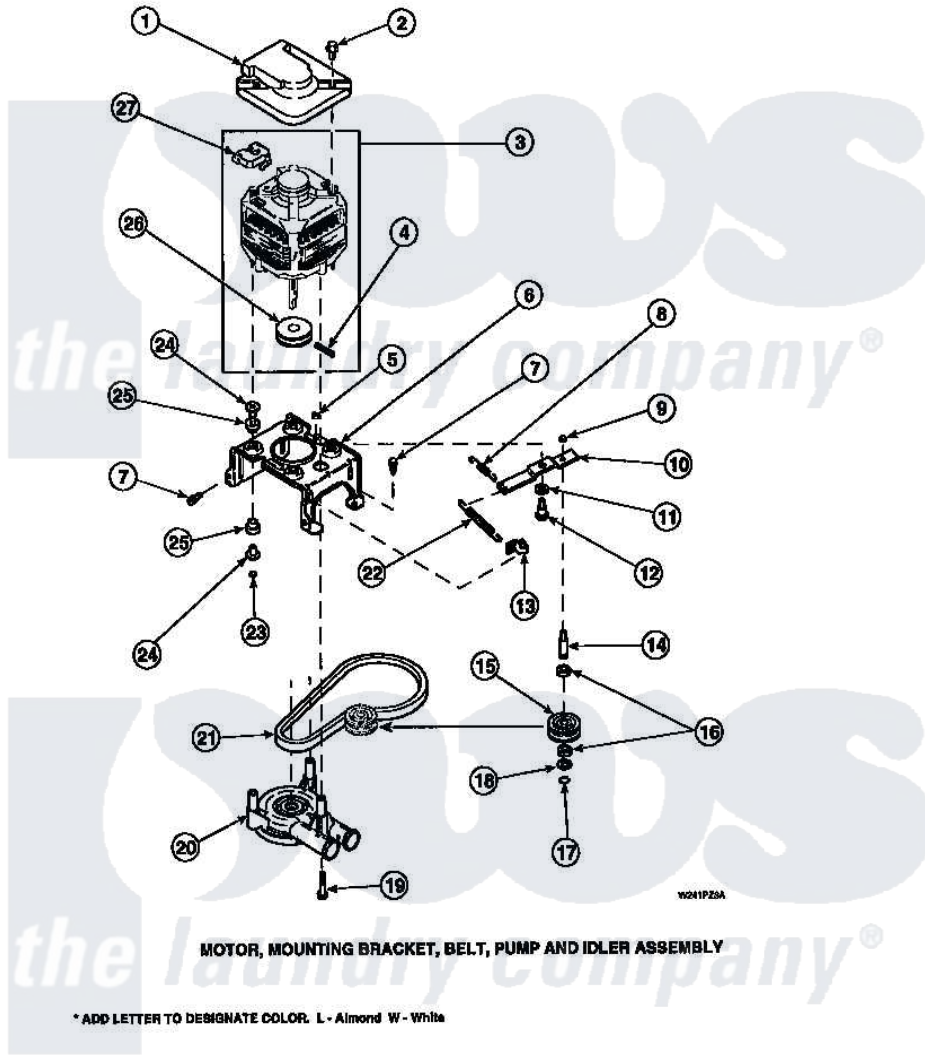

**Amana LW8201L2 (BOM: PLW8201L2 A) 20 - MOTOR, MTG BRKT, BELT, PUMP & IDLER ASSY**

Amana Residential Amana LW8201L2 (BOM: PLW8201L2 A) Washer Parts Parts Diagram 20 - MOTOR, MTG BRKT, BELT, PUMP & IDLER ASSY  
 Click on the part number to view part

Item	Original Part Number	Replaced By	Status	Part Description
1	34754	<a href="#">40112301</a>		Shield, Motor
2	36639	<a href="#">4312464</a>		Screw
3	34571P	<a href="#">27001215</a>		Motor W/Pulley
4	<a href="#">23750</a>			Pin, Roll
5	52566	<a href="#">27001225</a>		Nut, Jam Mid Lock 1/4-20
6	34890		Not Available	BRACKET, MOTOR MOUNT
"	<a href="#">37415P</a>			Kit, Motor Brkt
"	37415	<a href="#">37415P</a>		Kit, Motor Brkt
7	Y31645	<a href="#">27001200</a>		Screw
8	30620		Not Available	SPRING, IDLER LEVER HEL
9	28803	<a href="#">2221070</a>		Clamp, Nylon
10	31054	<a href="#">40041002</a>		Lever, Idler
"	37443	<a href="#">40041002</a>		Lever, Idler
11	81392	<a href="#">40054701</a>		Washer
12	27229	<a href="#">40038901</a>		Screw, 1/4-20

13	<a href="#">28849</a>		Clip, Spring
14	<a href="#">28802</a>		Shaft, Idler
15	28800	Not Available	WHEEL, IDLER
16	<a href="#">Y29443</a>		Washer, Felt
17	<a href="#">23748</a>		Ring, Retaining
18	<a href="#">52549</a>		Washer, 501 ID X3/4 Odx
19	Y34565	<a href="#">40063701</a>	Screw, 10-16 x 1.75
20	36863P	<a href="#">27001233</a>	Pump
21	<a href="#">28808</a>		Belt, Agitate And Spin
22	<a href="#">37366</a>		Spring, Idler
"	<a href="#">37606</a>		Spring, Idler Lever
23	35423	<a href="#">3400029</a>	Nut, Adapter Plate
24	<a href="#">34791</a>		Post, Mount-Motor
25	<a href="#">34788</a>		Mount, Motor
26	27171	Not Available	PULLEY, MOTOR
27	35632	Not Available	SWITCH, MOTOR