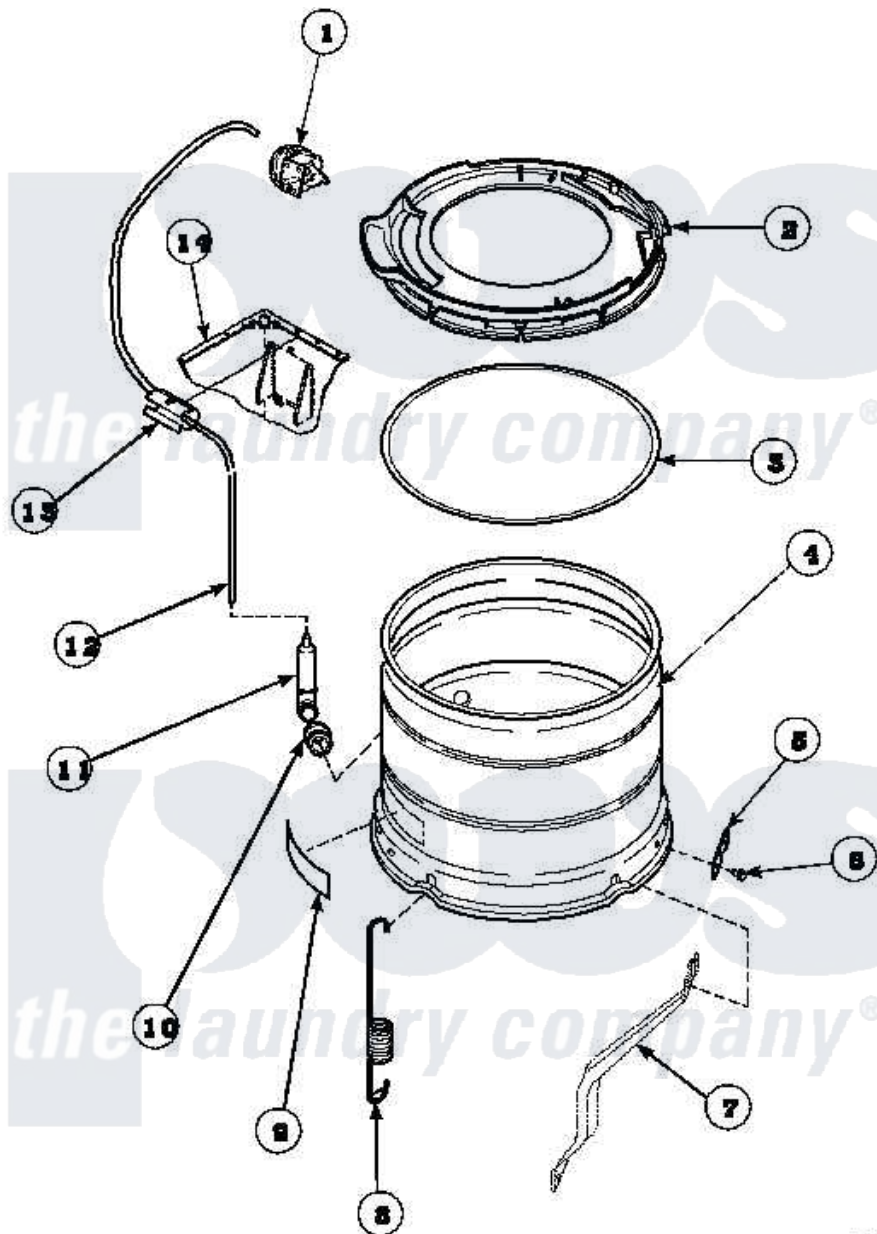

Amana LW8201L2 (BOM: PLW8201L2 A) 21 - OUTER TUB, COVER AND PRESSURE HOSE

Amana Residential Amana LW8201L2 (BOM: PLW8201L2 A) Washer Parts Parts Diagram 21 - OUTER TUB, COVER AND PRESSURE HOSE

Click on the part number to view part

Item	Original Part Number	Replaced By	Status	Part Description
1	36045	40055101		Switch, Pressure
2	36025P			Assembly, Tub Cover and Gasket
3	32857			Gasket, Tub Cover Small
4	34438P			Assembly, Outer Tub
5	27926			Plate, Leg .063
6	35369	40128701		Screw, 5/16-18 X .50
7	34471		Not Available	LEG,SUPPORT
8	35948			Spring, Leg-Large Tub
9	500049		Not Available	STICKER
10	29175	40037801		Grommet
11	30907	40008501		Assembly, Pressure Bulb
12	29213	39125		Tubing 31
13	36985		Not Available	CLIP, HOSE
14	34475P		Not Available	CABINET