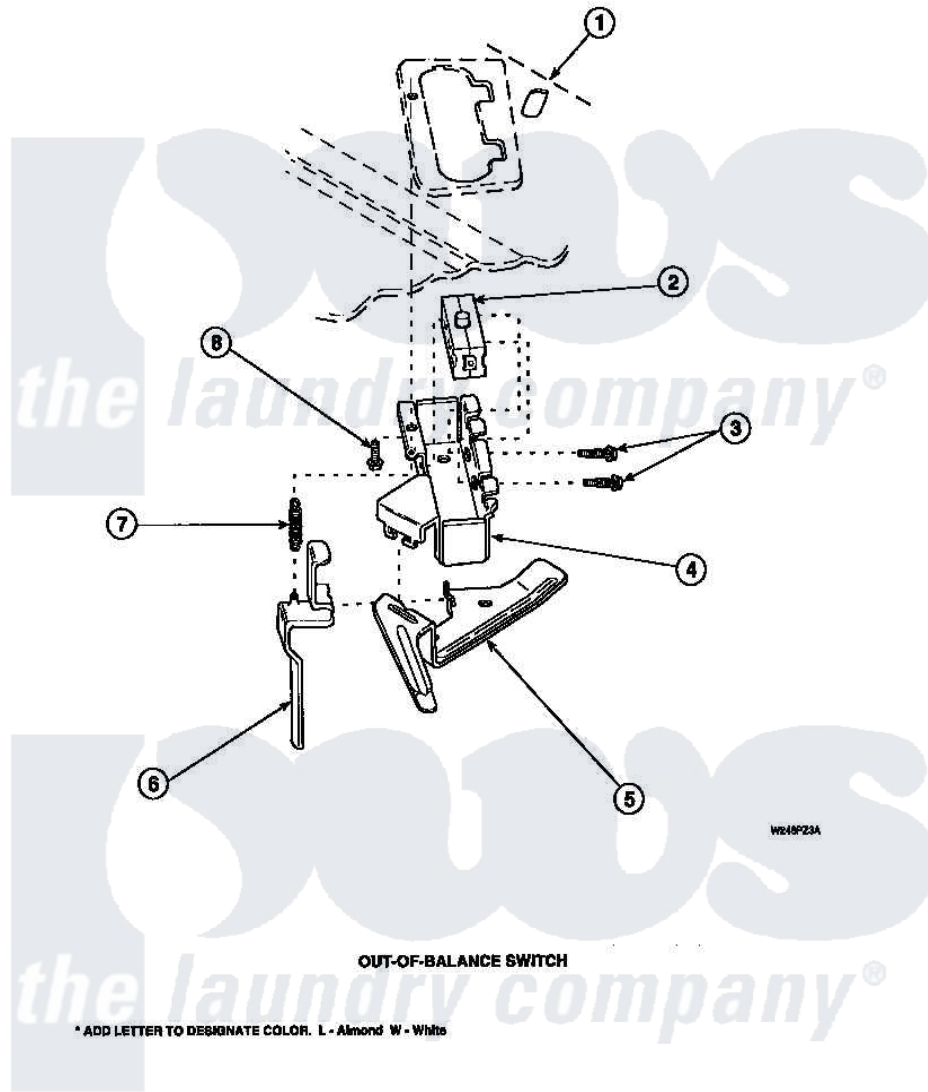

Amana LW8201L2 (BOM: PLW8201L2 A) 22 - OUT-OF-BALANCE SWITCH

Amana [Residential Amana LW8201L2 \(BOM: PLW8201L2 A\) Washer Parts](#) Parts Diagram 22 - OUT-OF-BALANCE SWITCH

[Click on the part number to view part](#)

Item	Original Part Number	Replaced By	Status	Part Description
1	34902P		Not Available	TOP
2	33445	27001095		Switch, Lid
3	36510			Screw
4	36497P			Kit, Switch Holder
5	33441			Arm, Actuator
6	33442			Lever, Unbalanced Load
7	33443			Spring
8	23962	W10116760		Screw