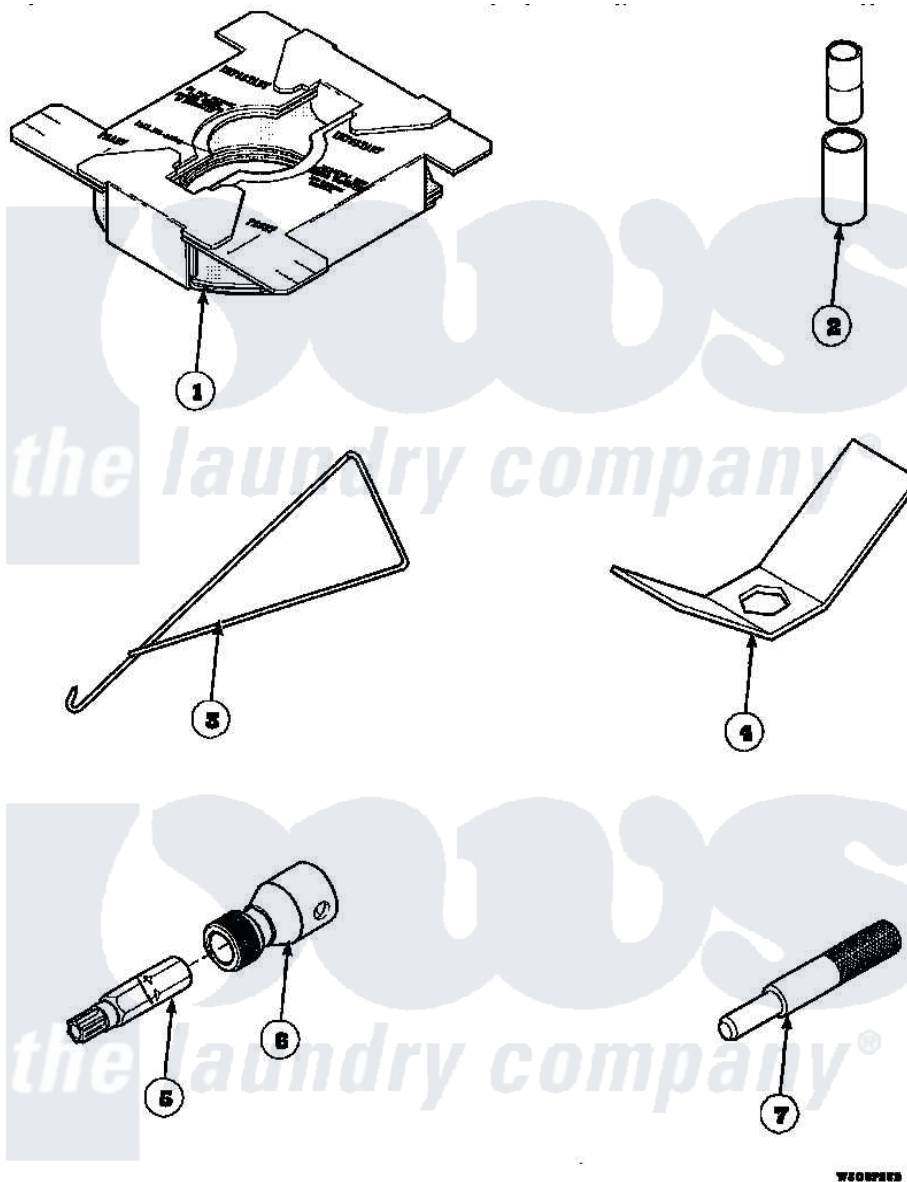

Amana LW8201L2 (BOM: PLW8201L2 A) 24 - SPECIAL TOOLS

Amana Residential Amana LW8201L2 (BOM: PLW8201L2 A) Washer Parts Parts Diagram 24 - SPECIAL TOOLS
 Click on the part number to view part

Item	Original Part Number	Replaced By	Status	Part Description
1	36926		Not Available	BRACE, SHIPPING
2	242P4			Installer, Spring
3	289P4	321P4		Hook, Spring
4	237P4	306P4		Hex Wrench
5	282P4			T25 Tamper Resistant Bit
6	24161			Torx Bit Holder
7	305P4		Not Available	TOOL, TRANSMISSION PI
NI	555P3	725P3		Kit