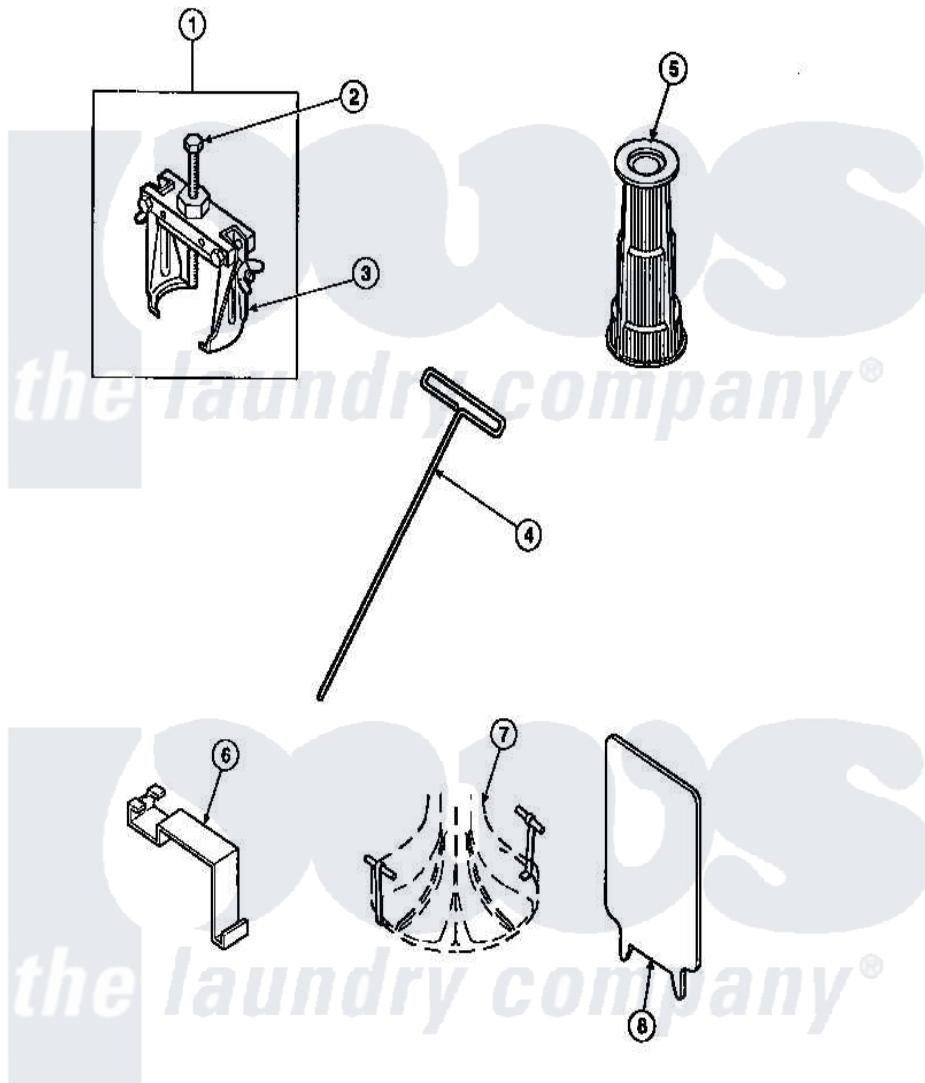

Amana LW8201L2 (BOM: PLW8201L2 A) 25 - SPECIAL TOOLS

Amana Residential Amana LW8201L2 (BOM: PLW8201L2 A) Washer Parts Parts Diagram 25 - SPECIAL TOOLS

[Click on the part number to view part](#)

Item	Original Part Number	Replaced By	Status	Part Description
1	294P4			Bell Tool
2	294P4B			Drive Bell Bolt
3	294P4A			Jaw, Drive Bell Tool
4	291P4		Not Available	WRENCH, T - ALLEN
5	293P4			Seal Tool
6	273P4			Tub Cover Gasket Tool
7	254P4P			Agitator Hooks
8	272P4			Tool, Lid Switch Instal
NI	555P3	725P3		Kit